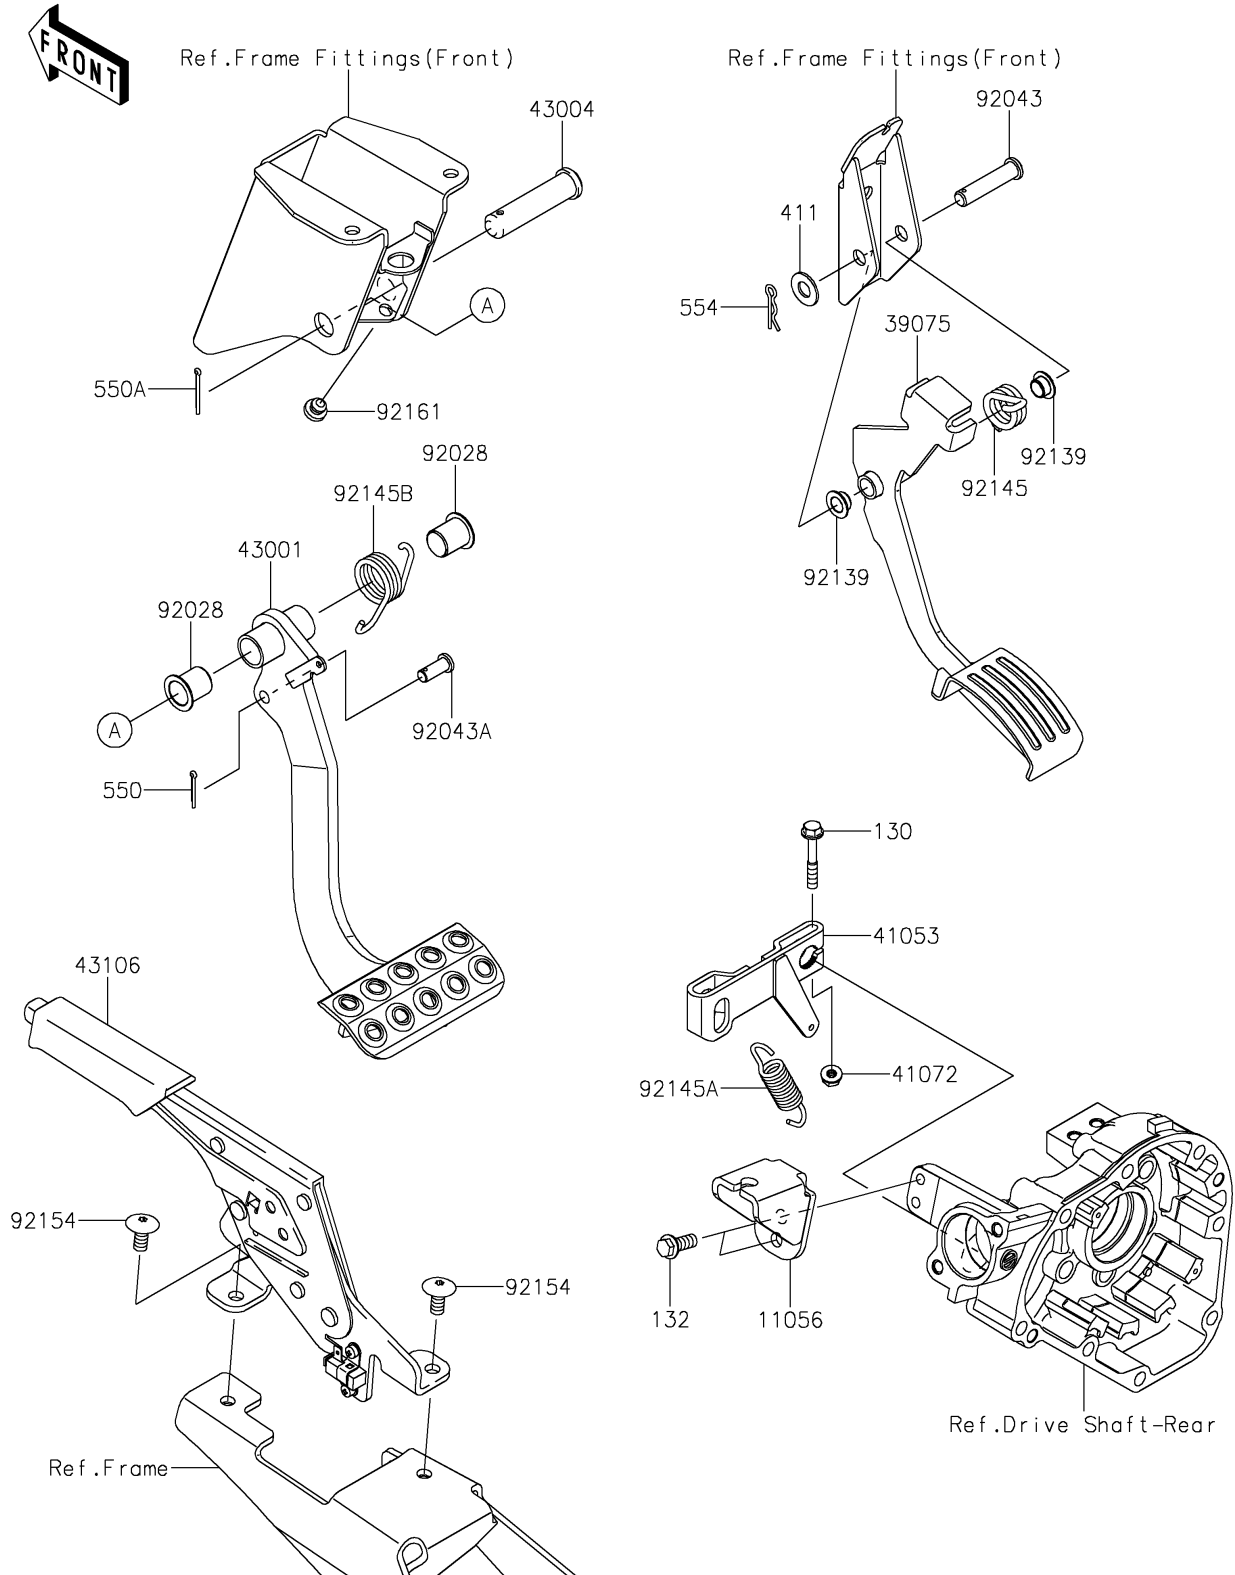

2021 TERYX®

PARTS DIAGRAM

Brake Pedal/Throttle Lever

F2260

2021 TERYX®

PARTS LIST

Brake Pedal/Throttle Lever

ITEM NAME

PART NUMBER

QUANTITY
