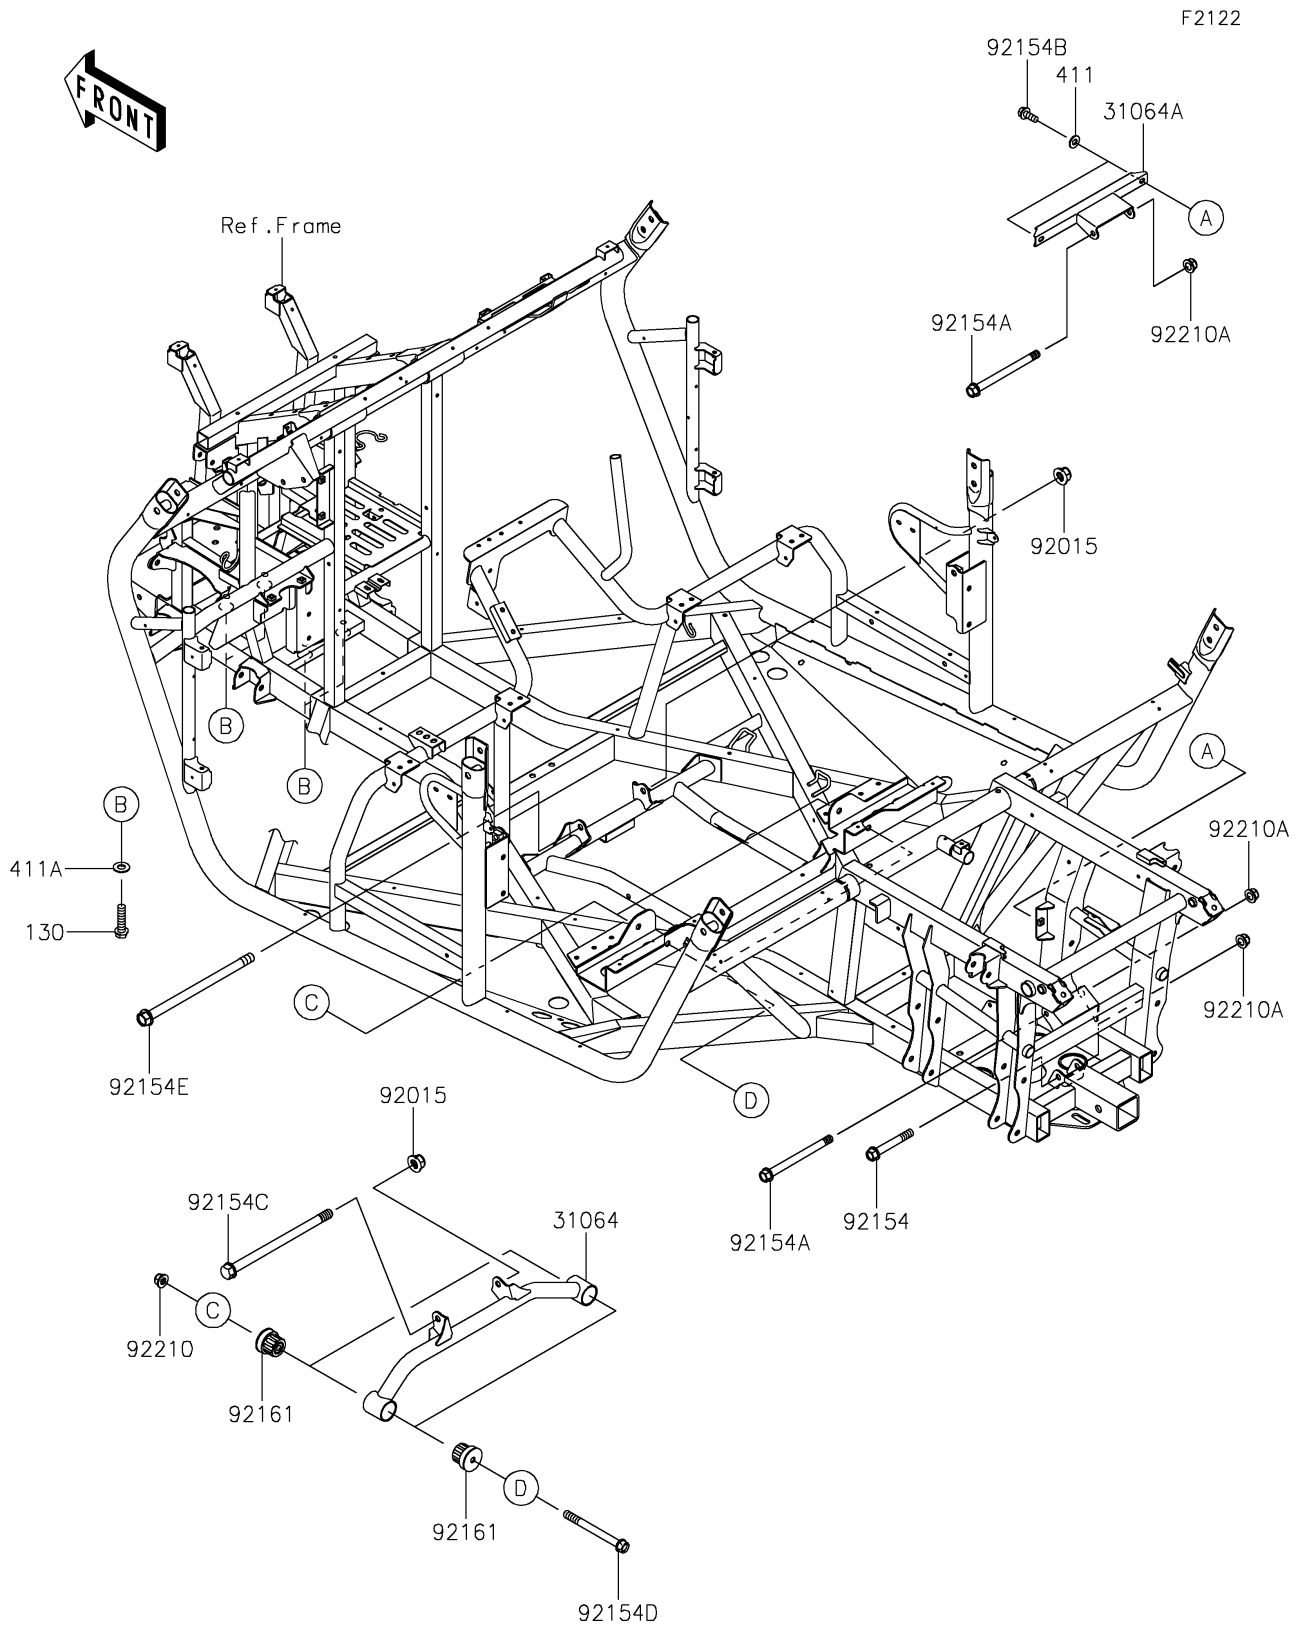

2021 TERYX[®]

PARTS DIAGRAM

Engine Mount

2021 TERYX®

PARTS LIST

Engine Mount

Kawasaki

Let the Good Times Roll®

ITEM NAME

PART NUMBER

QUANTITY
