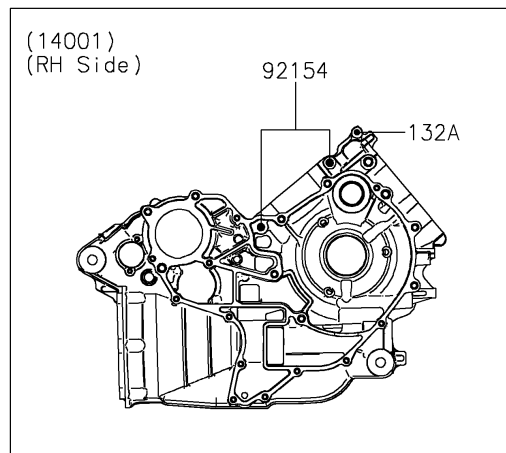

2021 TERYX[®]

PARTS DIAGRAM

Crankcase

E1411

2021 TERYX[®]

PARTS LIST

Crankcase

Kawasaki

Let the Good Times Roll[®]

ITEM NAME

PART NUMBER

QUANTITY
