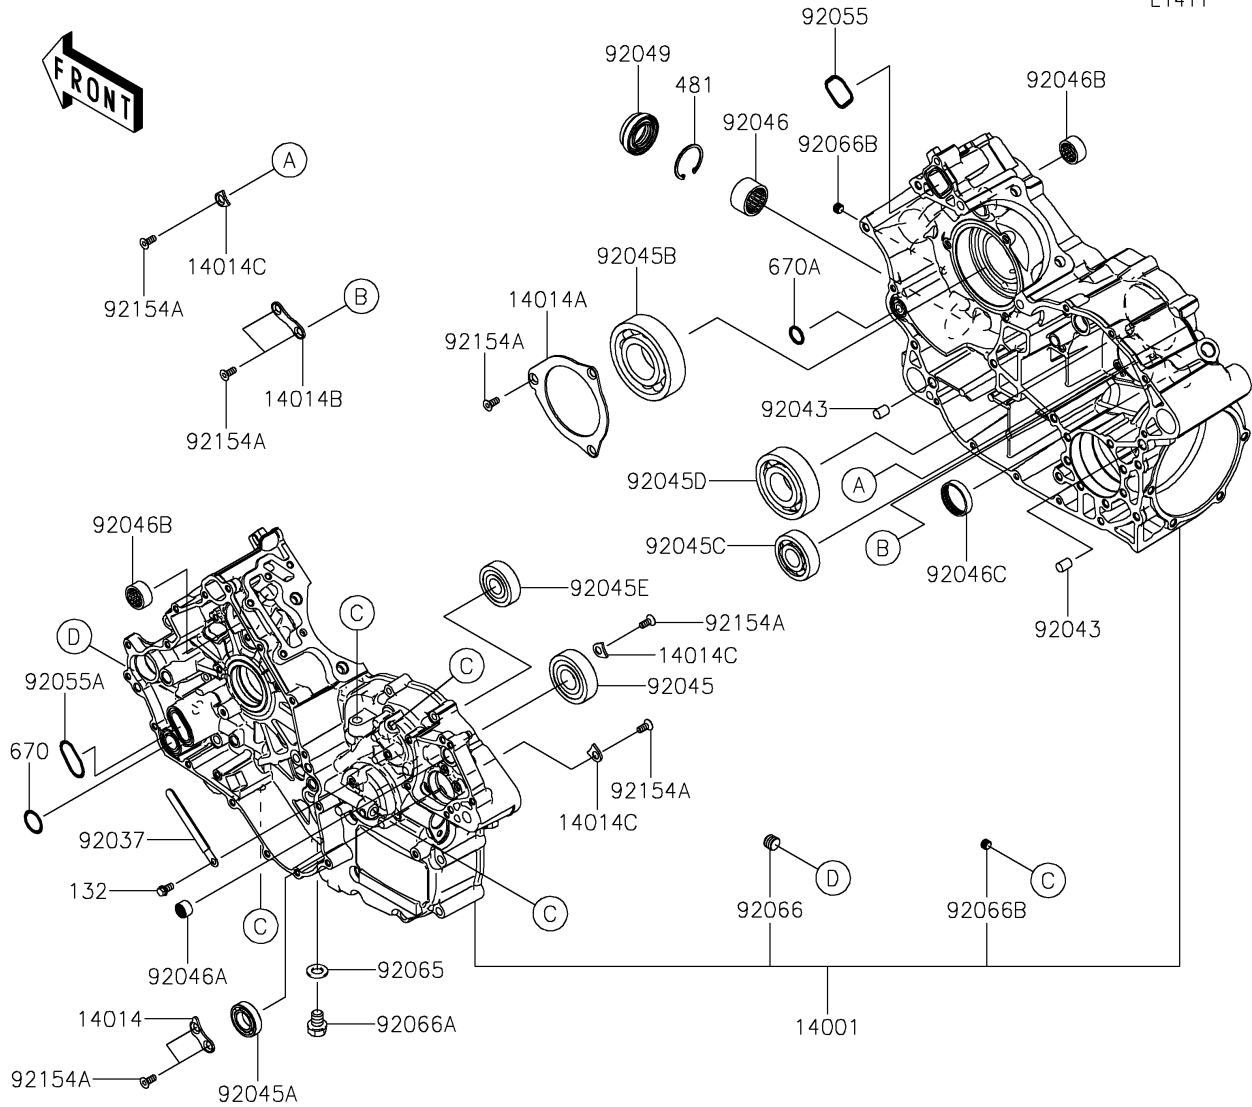

2021 TERYX[®]

PARTS DIAGRAM

Crankcase

E1411

2021 TERYX[®]

PARTS LIST

Crankcase

Kawasaki

Let the Good Times Roll[®]

ITEM NAME

PART NUMBER

QUANTITY
