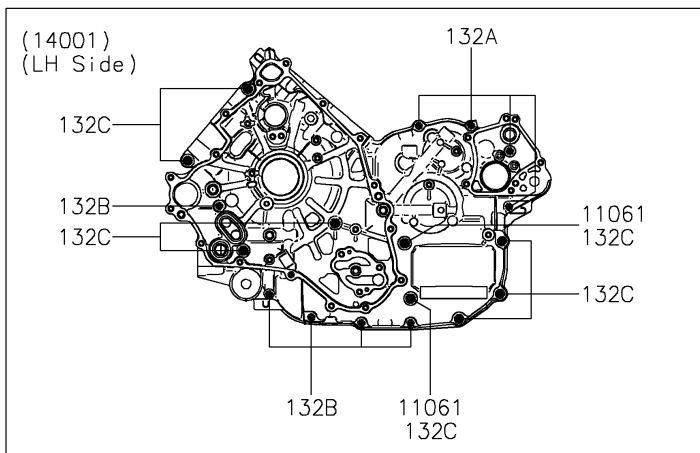

2021 TERYX[®]

PARTS DIAGRAM

Crankcase

E1411

2021 TERYX[®]

PARTS LIST

Crankcase

Kawasaki

Let the Good Times Roll[®]

ITEM NAME

PART NUMBER

QUANTITY
