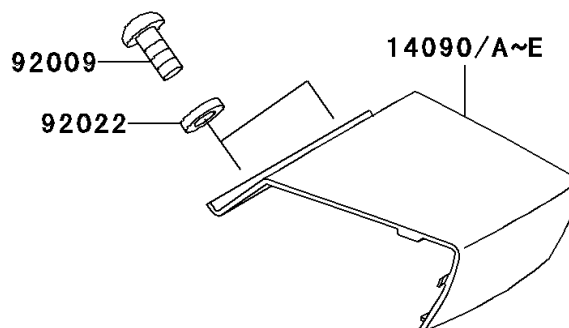

1996 Ninja[®] ZX[™]-7R

PARTS DIAGRAM

Seat

F2510

1996 Ninja® ZX™-7R

PARTS LIST

Seat

ITEM NAME	PART NUMBER	QUANTITY
BOLT-FLANGED,6X16,BLACK (Ref # 130)	130J0616	2
SCREW-CSK-CROS,6X20 (Ref # 221)	221B0620	2
COVER,TAIL,CNT,C.P.RED (Ref # 14090)	14090-1633-A5	1
COVER,TAIL,CNT,J.S.VIOLET (Ref # 14090D)	14090-1633-23	1
LOCK-ASSY,SEAT (Ref # 27016)	27016-1107	1
BRACKET-SEAT (Ref # 32046)	32046-1420	1
SEAT-ASSY,FR,BLACK (Ref # 53001)	53001-1792-MA	1
SEAT-ASSY,RR,BLACK (Ref # 53001A)	53001-1816-MA	1
LEATHER,REAR SEAT,BLACK (Ref # 53003)	53003-1245-MA	1
LEATHER,FRONT SEAT,BLACK (Ref # 53003A)	53003-1345-MA	1
SCREW,5X16 (Ref # 92009)	92009-1654	2
WASHER,NYLON,5.3X11.5X1.5 (Ref # 92022)	92022-1521	2