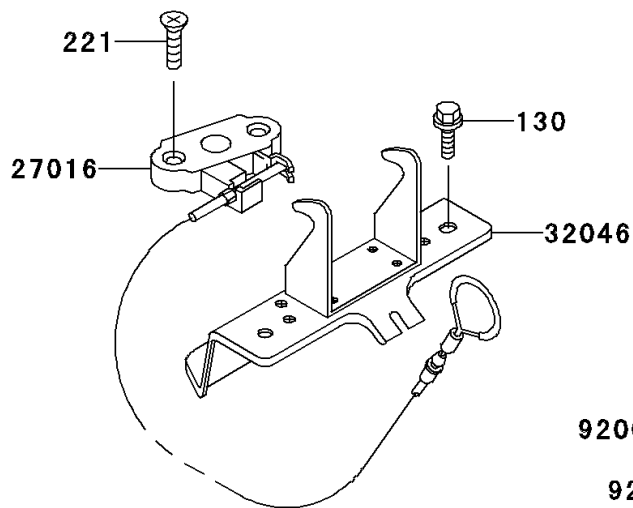

1996 Ninja[®] ZX[™]-7R

PARTS DIAGRAM

Seat

F2510

1996 Ninja® ZX™-7R

PARTS LIST

Seat

ITEM NAME	PART NUMBER	QUANTITY
BOLT-FLANGED,6X16,BLACK (Ref # 130)	130J0616	2
SCREW-CSK-CROS,6X20 (Ref # 221)	221B0620	2
COVER,TAIL,CNT,C.P.RED (Ref # 14090)	14090-1633-A5	1
COVER,TAIL,CNT,J.S.VIOLET (Ref # 14090D)	14090-1633-23	1
LOCK-ASSY,SEAT (Ref # 27016)	27016-1107	1
BRACKET-SEAT (Ref # 32046)	32046-1420	1
SEAT-ASSY,FR,BLACK (Ref # 53001)	53001-1792-MA	1
SEAT-ASSY,RR,BLACK (Ref # 53001A)	53001-1816-MA	1
LEATHER,REAR SEAT,BLACK (Ref # 53003)	53003-1245-MA	1
LEATHER,FRONT SEAT,BLACK (Ref # 53003A)	53003-1345-MA	1
SCREW,5X16 (Ref # 92009)	92009-1654	2
WASHER,NYLON,5.3X11.5X1.5 (Ref # 92022)	92022-1521	2