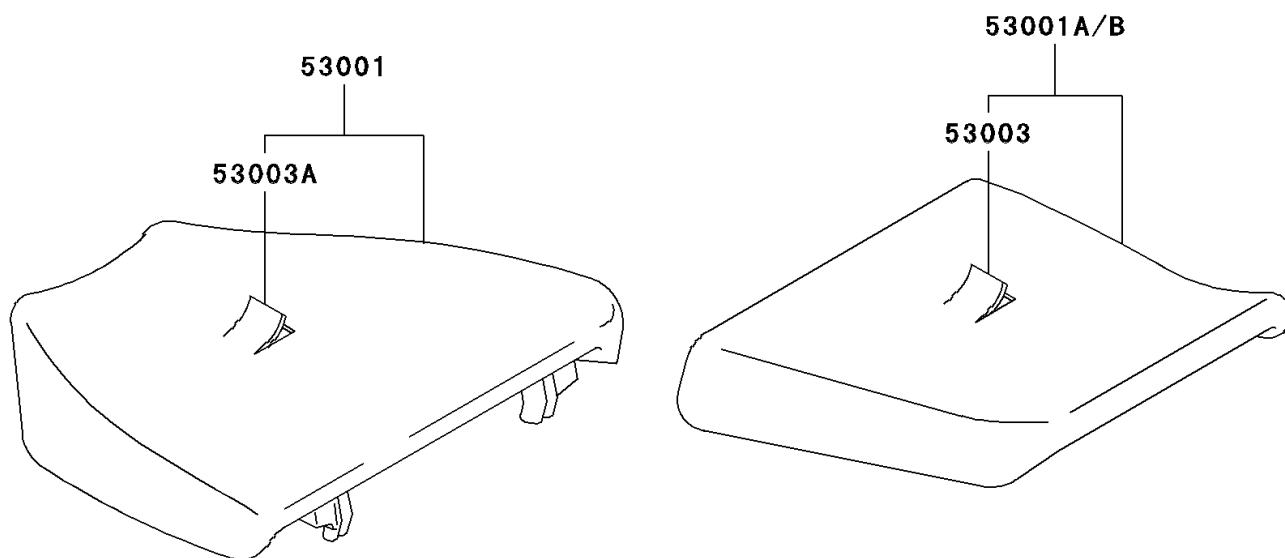

1996 Ninja[®] ZX[™]-7R

PARTS DIAGRAM

Seat

F2510

1996 Ninja® ZX™-7R

PARTS LIST

Seat

ITEM NAME	PART NUMBER	QUANTITY
BOLT-FLANGED,6X16,BLACK (Ref # 130)	130J0616	2
SCREW-CSK-CROS,6X20 (Ref # 221)	221B0620	2
COVER,TAIL,CNT,C.P.RED (Ref # 14090)	14090-1633-A5	1
COVER,TAIL,CNT,J.S.VIOLET (Ref # 14090D)	14090-1633-23	1
LOCK-ASSY,SEAT (Ref # 27016)	27016-1107	1
BRACKET-SEAT (Ref # 32046)	32046-1420	1
SEAT-ASSY,FR,BLACK (Ref # 53001)	53001-1792-MA	1
SEAT-ASSY,RR,BLACK (Ref # 53001A)	53001-1816-MA	1
LEATHER,REAR SEAT,BLACK (Ref # 53003)	53003-1245-MA	1
LEATHER,FRONT SEAT,BLACK (Ref # 53003A)	53003-1345-MA	1
SCREW,5X16 (Ref # 92009)	92009-1654	2
WASHER,NYLON,5.3X11.5X1.5 (Ref # 92022)	92022-1521	2