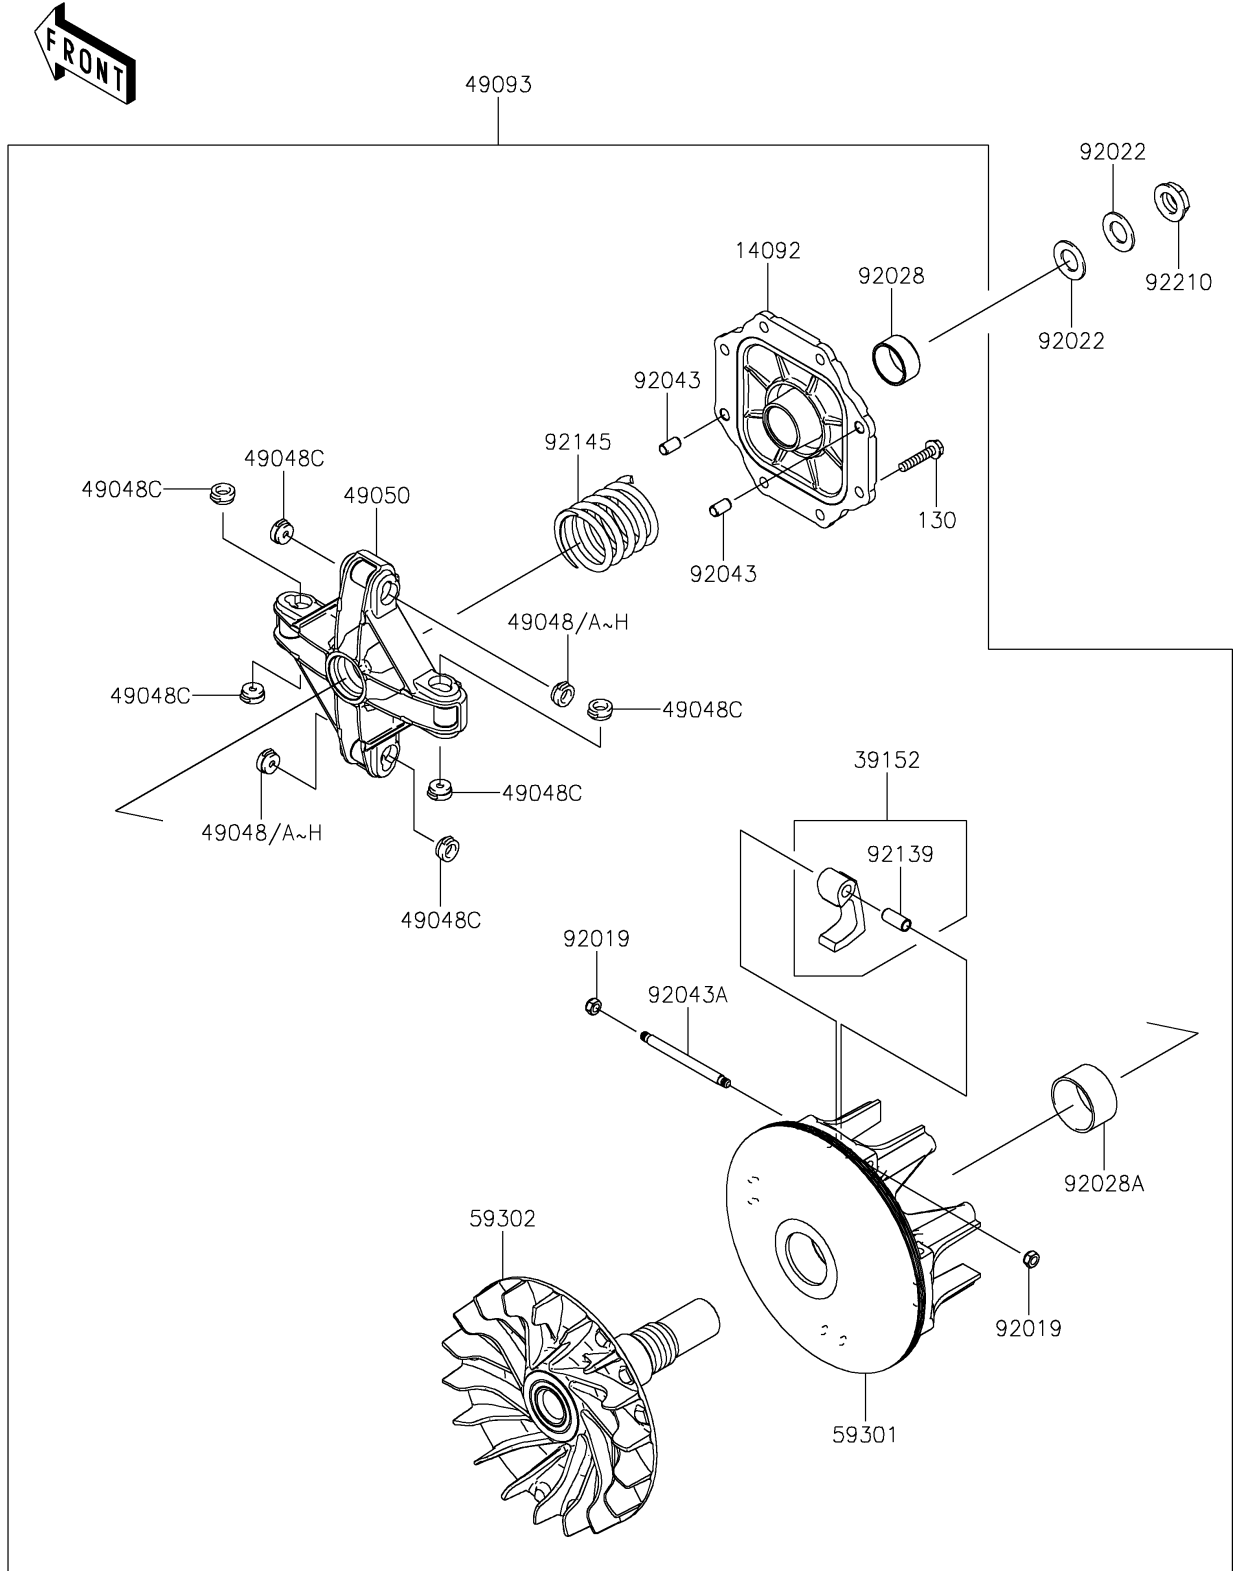

2021 TERYX[®]

PARTS DIAGRAM

Drive Converter

E1391

2021 TERYX®

PARTS LIST

Drive Converter

Kawasaki

Let the Good Times Roll®

ITEM NAME

PART NUMBER

QUANTITY
