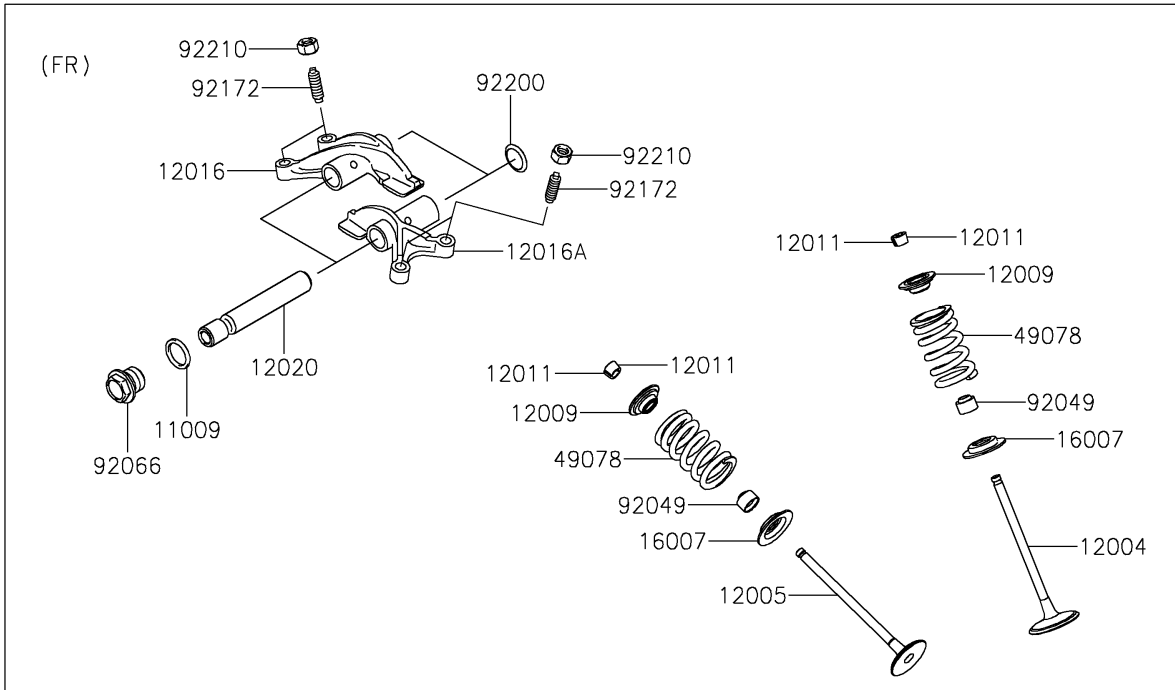

2021 TERYX®

PARTS DIAGRAM

Valve(s)

E1210

2021 TERYX®

PARTS LIST

Valve(s)

ITEM NAME

PART NUMBER

QUANTITY
