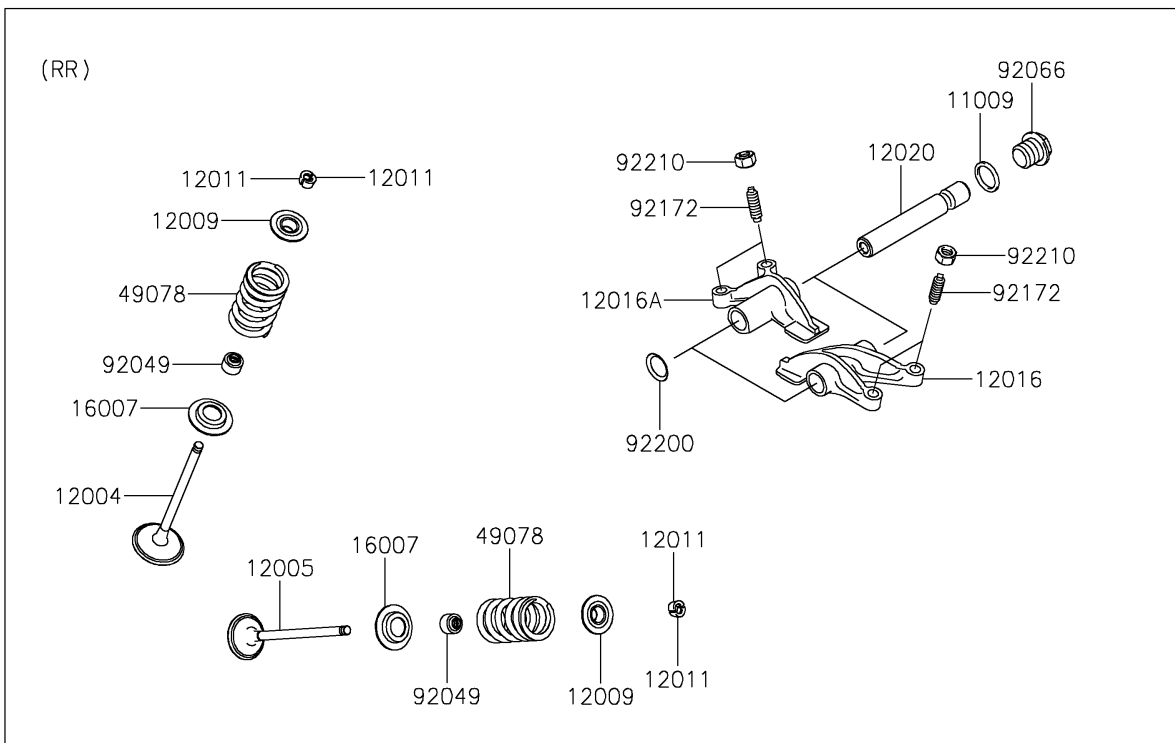

2021 TERYX®

PARTS DIAGRAM

Valve(s)

E1210

2021 TERYX®

PARTS LIST

Valve(s)

ITEM NAME

PART NUMBER

QUANTITY
