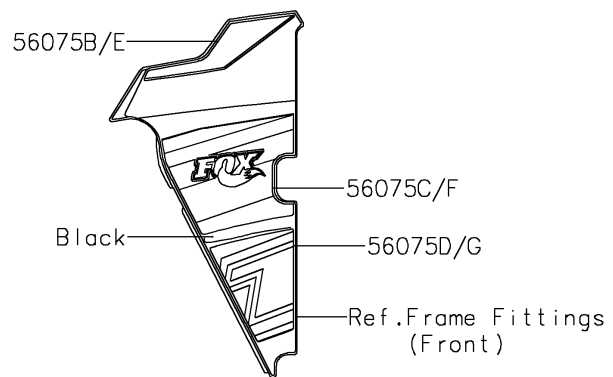

2020 TERYX4™ LE CAMO

PARTS DIAGRAM

Decals(Gray)(GLFA)

F2861E

2020 TERYX4™ LE CAMO

PARTS LIST

Decals(Gray)(GLFA)

ITEM NAME

PART NUMBER

QUANTITY
