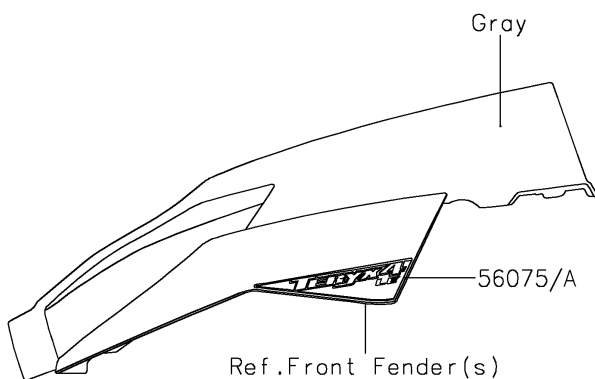

2020 TERYX4™ LE CAMO

PARTS DIAGRAM

Decals(Gray)(GLFA)

F2861E

2020 TERYX4™ LE CAMO

PARTS LIST

Decals(Gray)(GLFA)

ITEM NAME

PART NUMBER

QUANTITY
