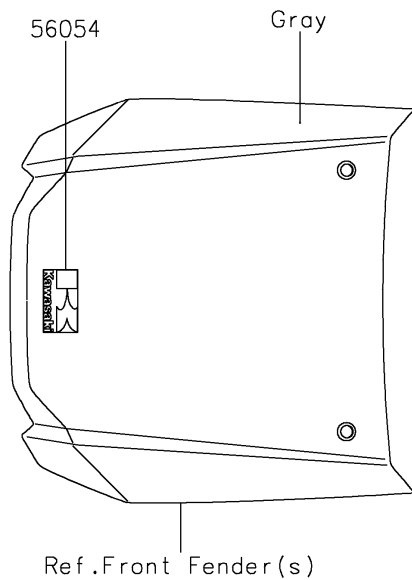

2020 TERYX4™ LE CAMO

PARTS DIAGRAM

Decals(Gray)(GLFA)

F2861E

2020 TERYX4™ LE CAMO

PARTS LIST

Decals(Gray)(GLFA)

ITEM NAME

PART NUMBER

QUANTITY
