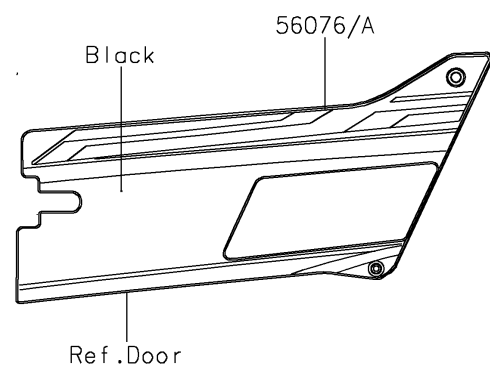

2020 TERYX4™ LE CAMO

PARTS DIAGRAM

Decals(Gray)(GLFA)

F2861E

2020 TERYX4™ LE CAMO

PARTS LIST

Decals(Gray)(GLFA)

ITEM NAME

PART NUMBER

QUANTITY
