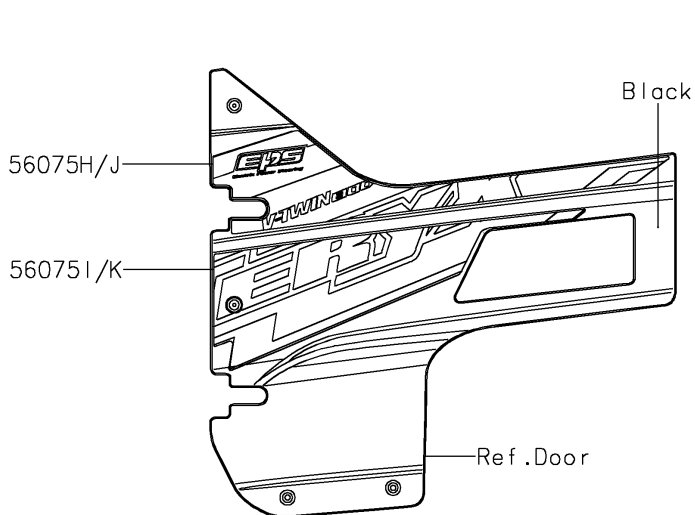

2020 TERYX4™ LE CAMO

PARTS DIAGRAM

Decals(Gray)(GLFA)

F2861E

2020 TERYX4™ LE CAMO

PARTS LIST

Decals(Gray)(GLFA)

ITEM NAME

PART NUMBER

QUANTITY
