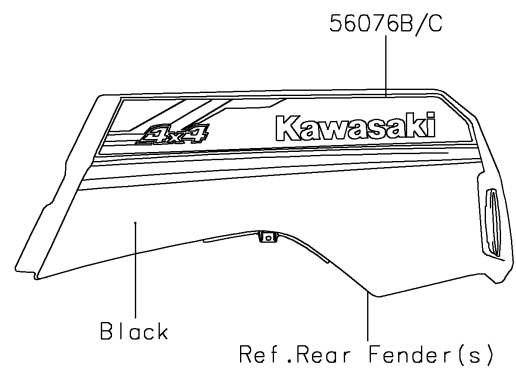

2020 TERYX4™ LE CAMO

PARTS DIAGRAM

Decals(Gray)(GLFA)

F2861E

2020 TERYX4™ LE CAMO

PARTS LIST

Decals(Gray)(GLFA)

ITEM NAME

PART NUMBER

QUANTITY
