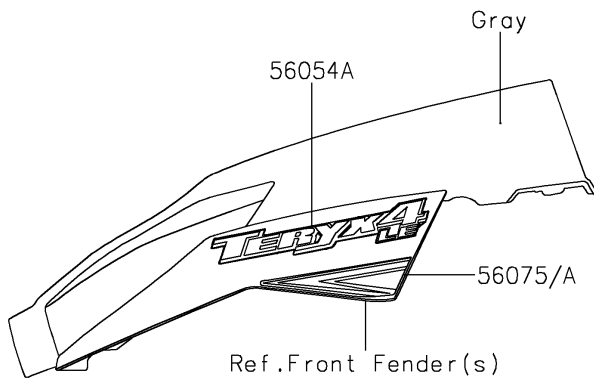

2020 TERYX4™ LE CAMO

PARTS DIAGRAM

Decals(Gray)(GKFA)

F2861B

2020 TERYX4™ LE CAMO

PARTS LIST

Decals(Gray)(GKFA)

ITEM NAME

PART NUMBER

QUANTITY
