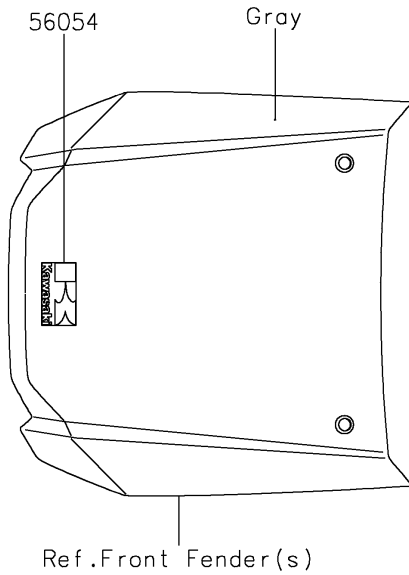

2020 TERYX4™ LE CAMO

PARTS DIAGRAM

Decals(Gray)(GKFA)

F2861B

2020 TERYX4™ LE CAMO

PARTS LIST

Decals(Gray)(GKFA)

ITEM NAME

PART NUMBER

QUANTITY
