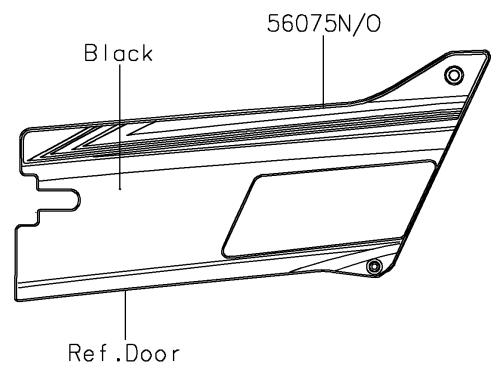

2020 TERYX4™ LE CAMO

PARTS DIAGRAM

Decals(Gray)(GKFA)

F2861B

2020 TERYX4™ LE CAMO

PARTS LIST

Decals(Gray)(GKFA)

ITEM NAME

PART NUMBER

QUANTITY
