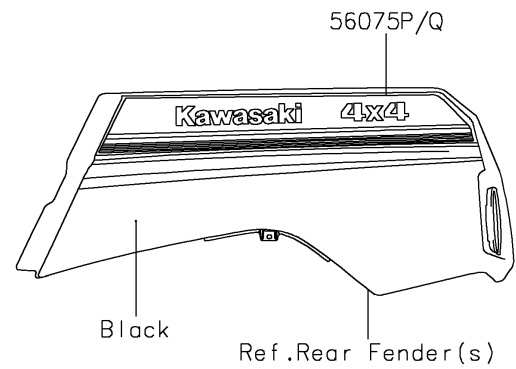

2020 TERYX4™ LE CAMO

PARTS DIAGRAM

Decals(Gray)(GKFA)

F2861B

2020 TERYX4™ LE CAMO

PARTS LIST

Decals(Gray)(GKFA)

ITEM NAME

PART NUMBER

QUANTITY
