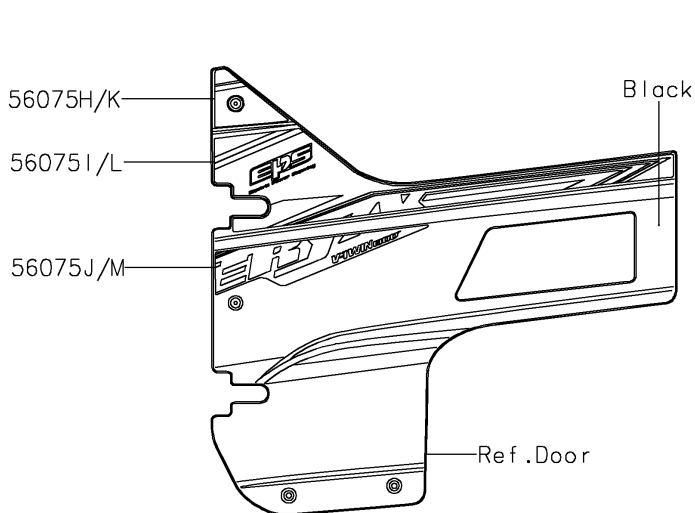

2020 TERYX4™ LE CAMO

PARTS DIAGRAM

Decals(Gray)(GKFA)

F2861B

2020 TERYX4™ LE CAMO

PARTS LIST

Decals(Gray)(GKFA)

ITEM NAME

PART NUMBER

QUANTITY
