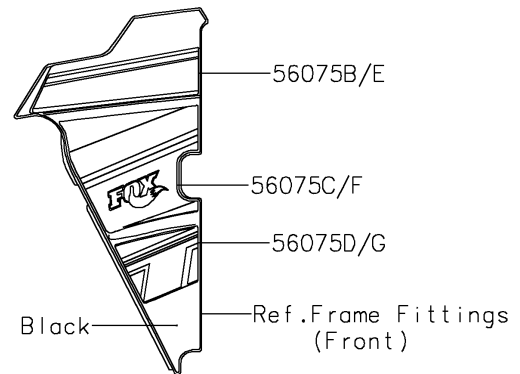

2020 TERYX4™ LE CAMO

PARTS DIAGRAM

Decals(Gray)(GKFA)

F2861B

2020 TERYX4™ LE CAMO

PARTS LIST

Decals(Gray)(GKFA)

ITEM NAME

PART NUMBER

QUANTITY
