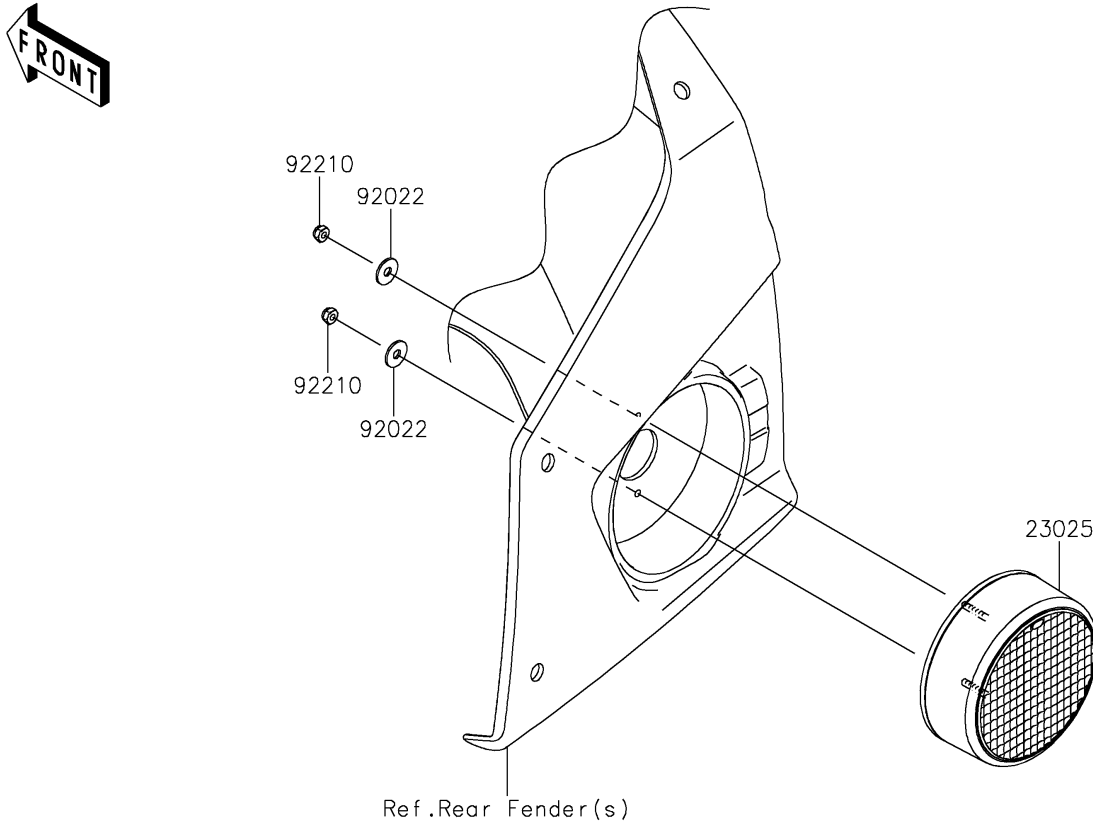

2020 TERYX4™ LE CAMO

PARTS DIAGRAM

Taillight(s)

F2720

2020 TERYX4™ LE CAMO

PARTS LIST

Taillight(s)

ITEM NAME

PART NUMBER

QUANTITY
