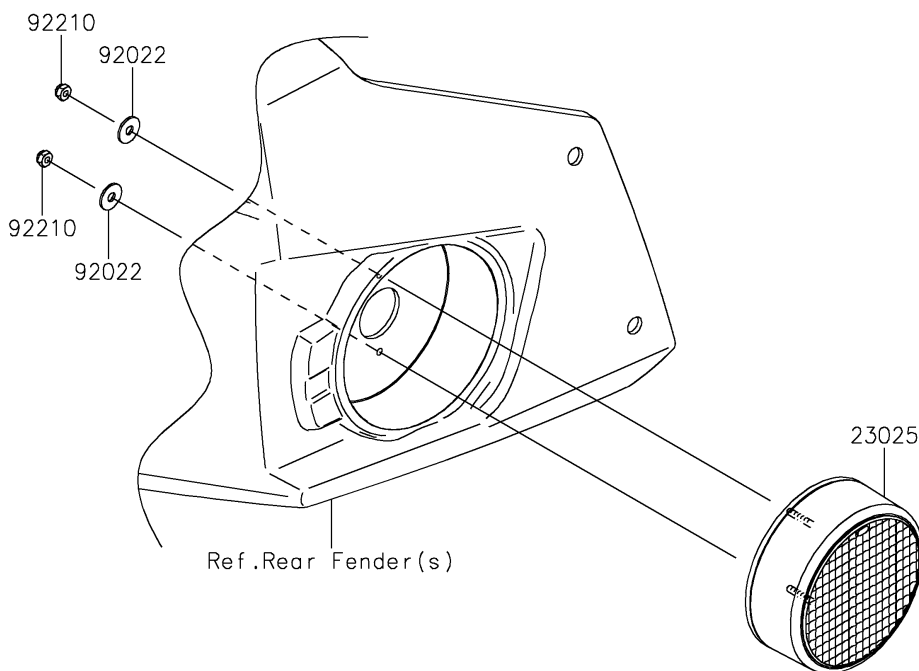

2020 TERYX4™ LE CAMO

PARTS DIAGRAM

Taillight(s)

F2720

2020 TERYX4™ LE CAMO

PARTS LIST

Taillight(s)

ITEM NAME

PART NUMBER

QUANTITY
