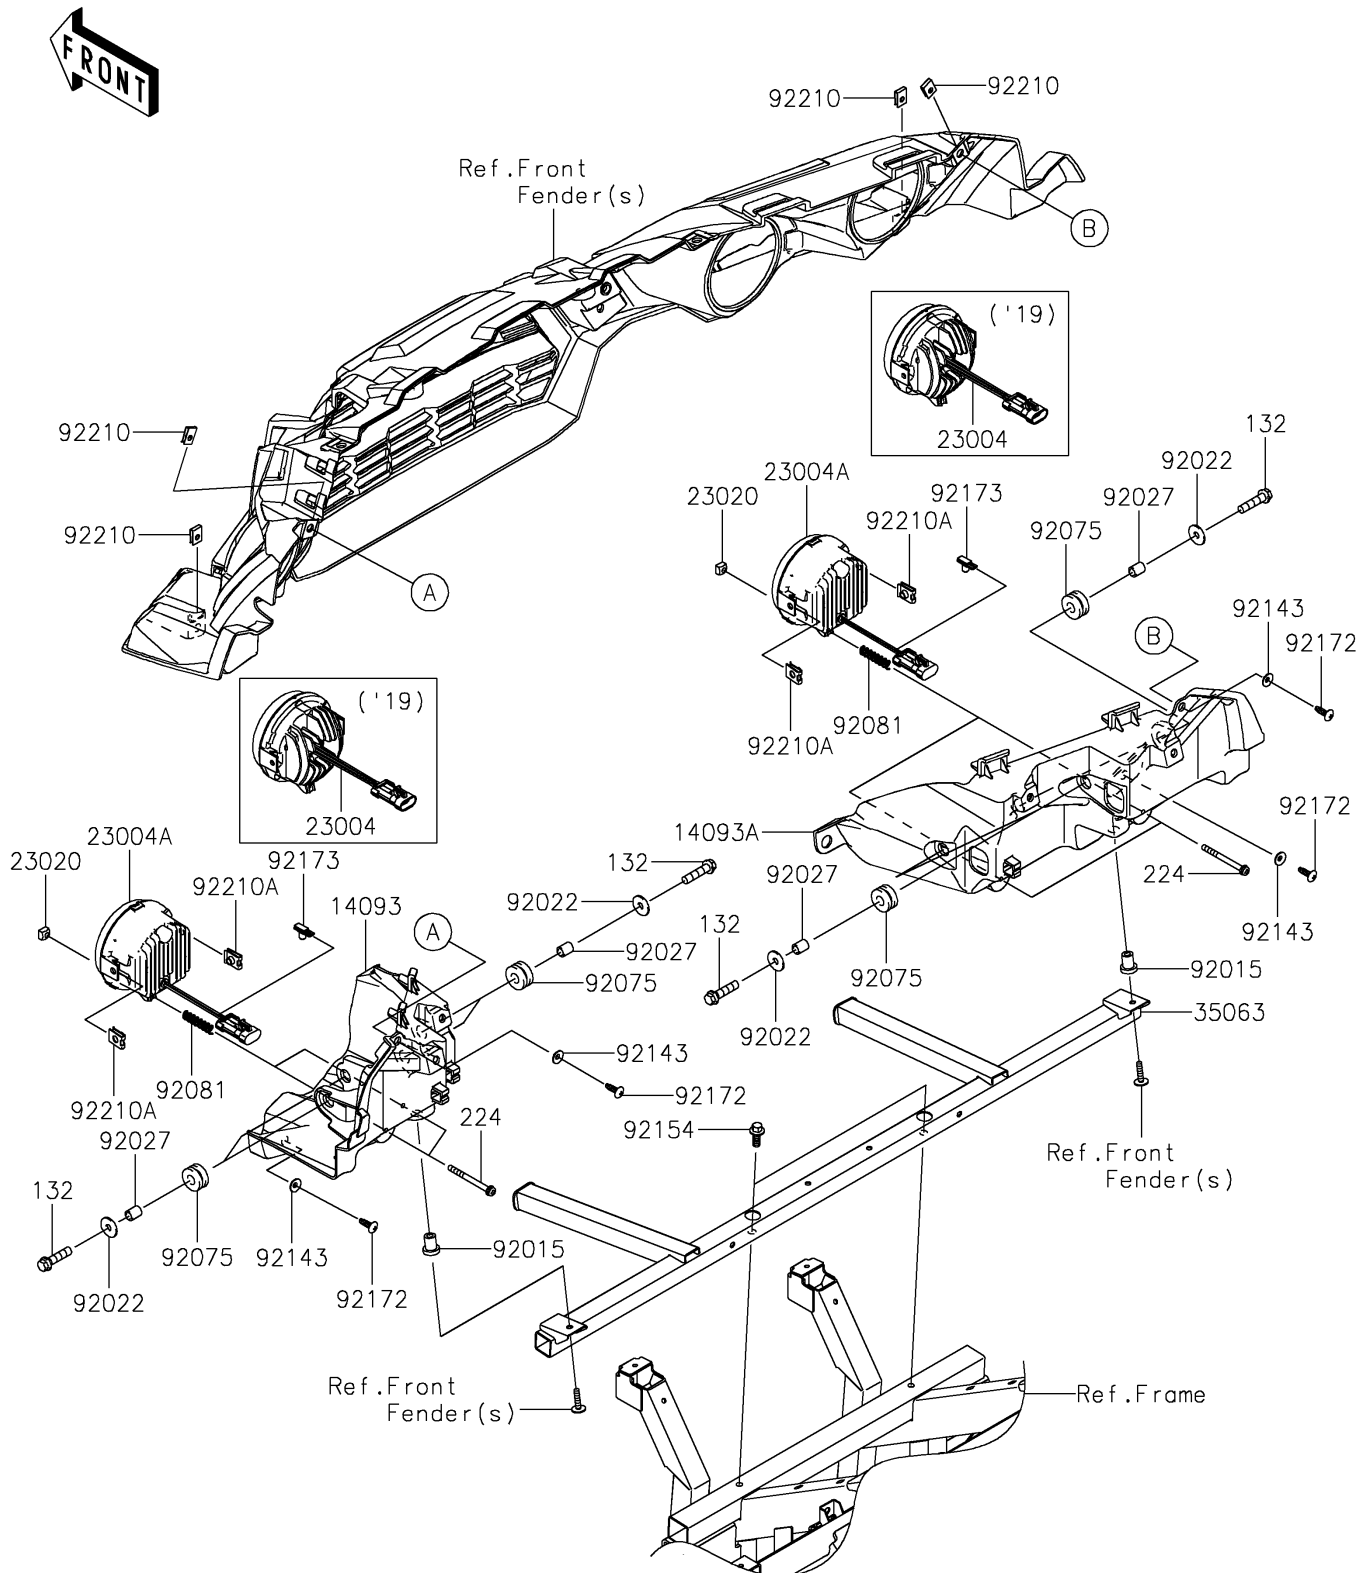

# 2020 TERYX4™ LE CAMO

## PARTS DIAGRAM

### Headlight(s)

F2710

## PARTS LIST

Headlight(s)

**ITEM NAME**

**PART NUMBER**

**QUANTITY**

---