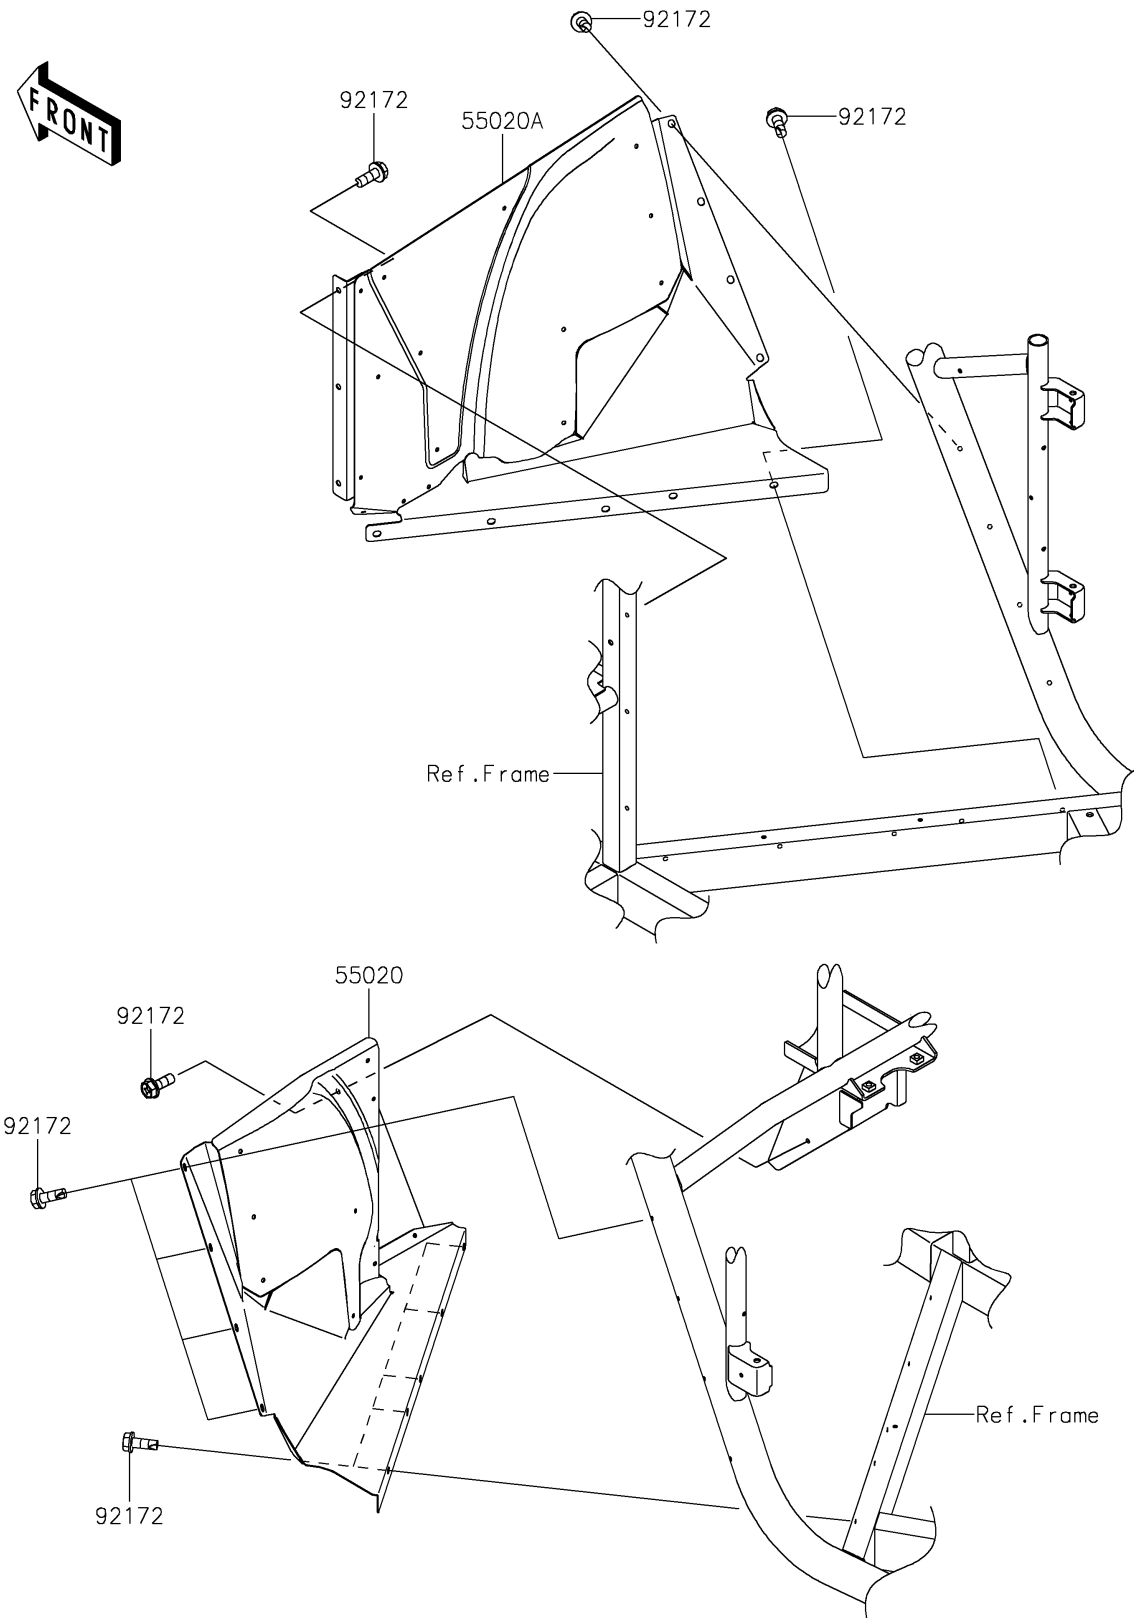

2020 TERYX4™ LE CAMO

PARTS DIAGRAM

Guard(s)

F2680

2020 TERYX4™ LE CAMO

PARTS LIST

Guard(s)

ITEM NAME

PART NUMBER

QUANTITY
