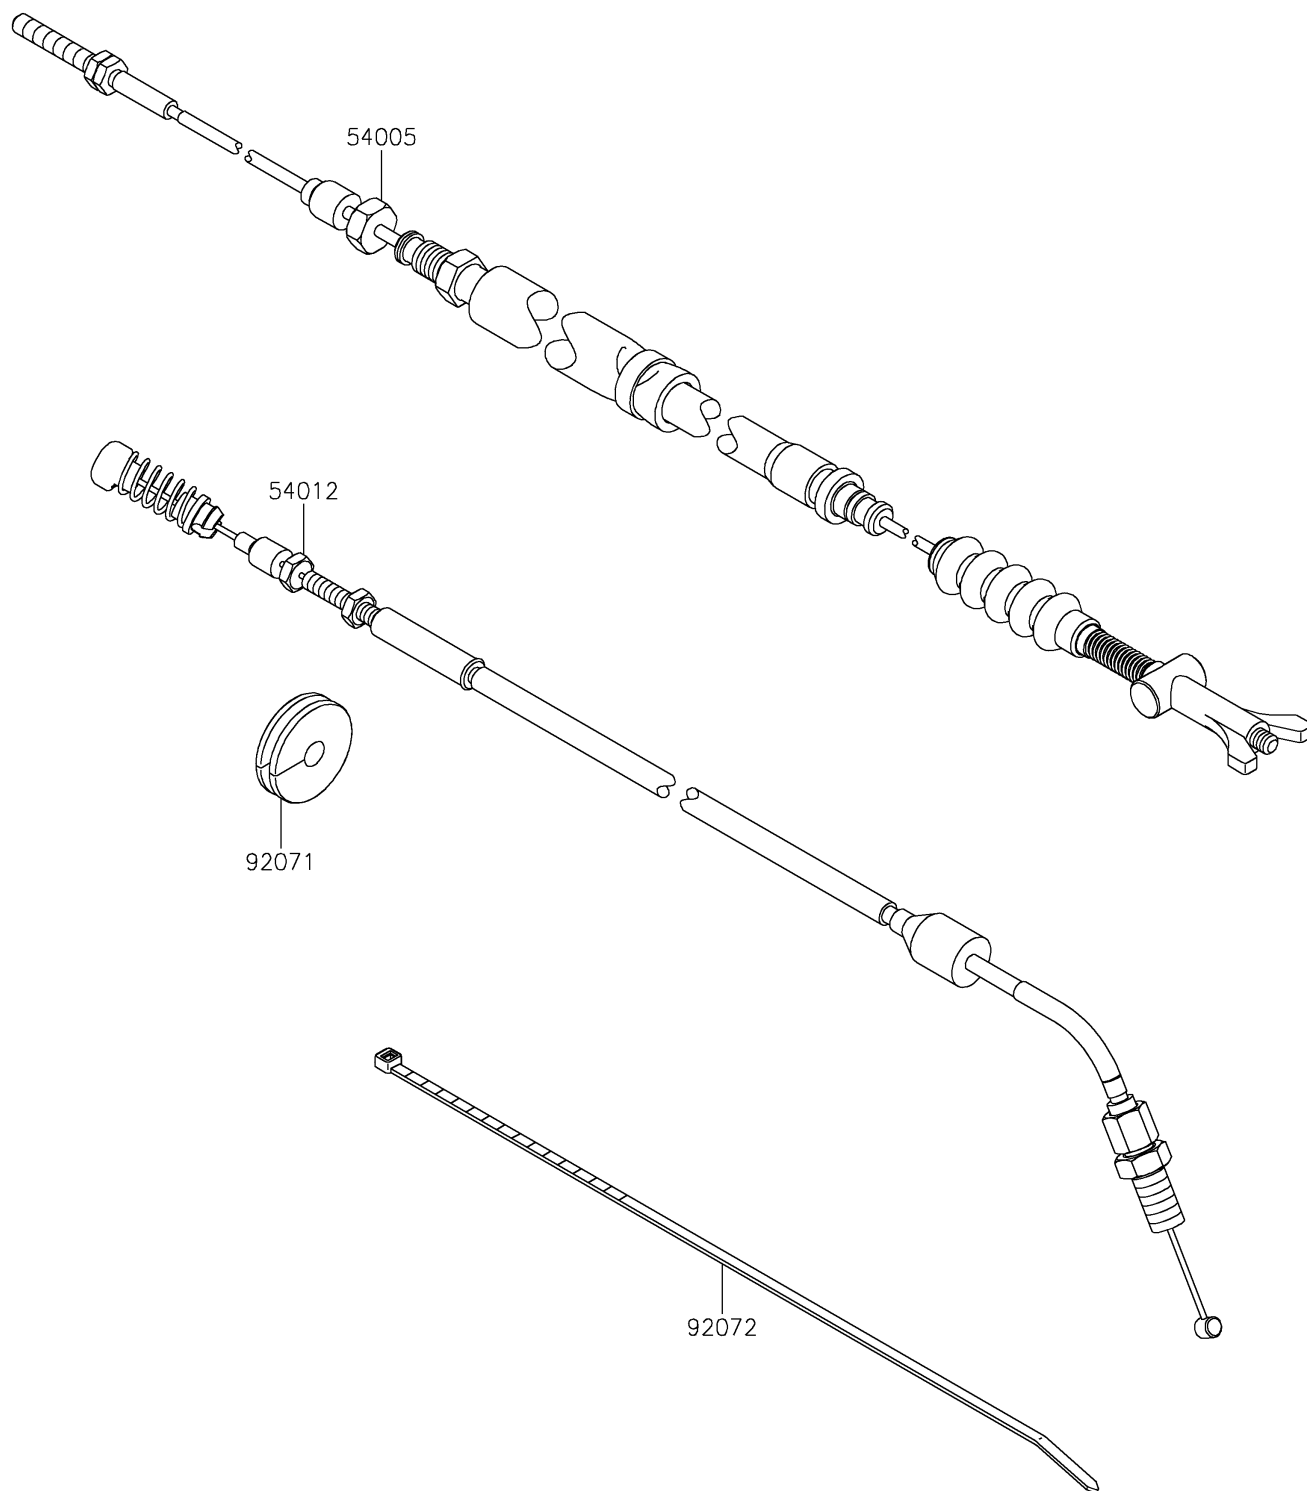

2020 TERYX4™ LE CAMO

PARTS DIAGRAM

Cables

F2540

2020 TERYX4™ LE CAMO

PARTS LIST

Cables

ITEM NAME

PART NUMBER

QUANTITY
