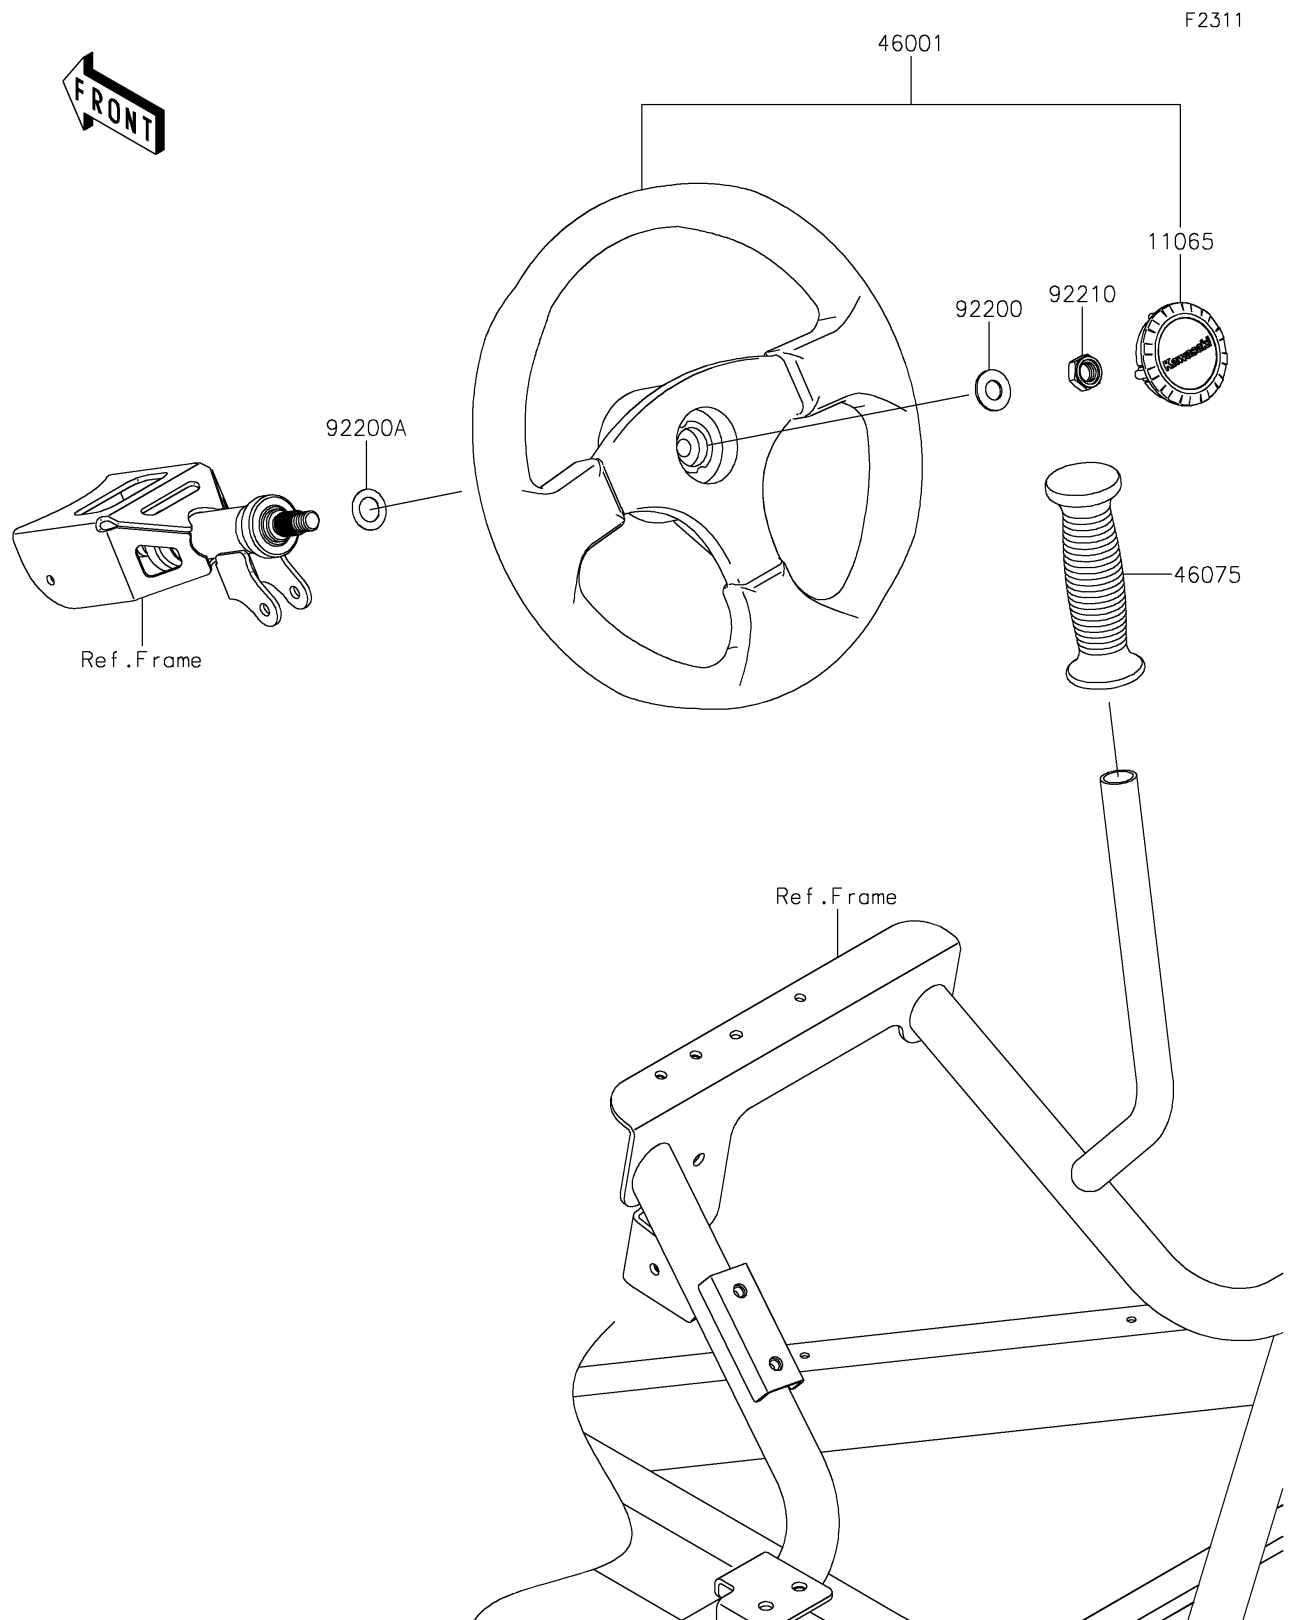

2020 TERYX4™ LE CAMO

PARTS DIAGRAM

Steering Wheel

2020 TERYX4™ LE CAMO

PARTS LIST

Steering Wheel

ITEM NAME

PART NUMBER

QUANTITY
