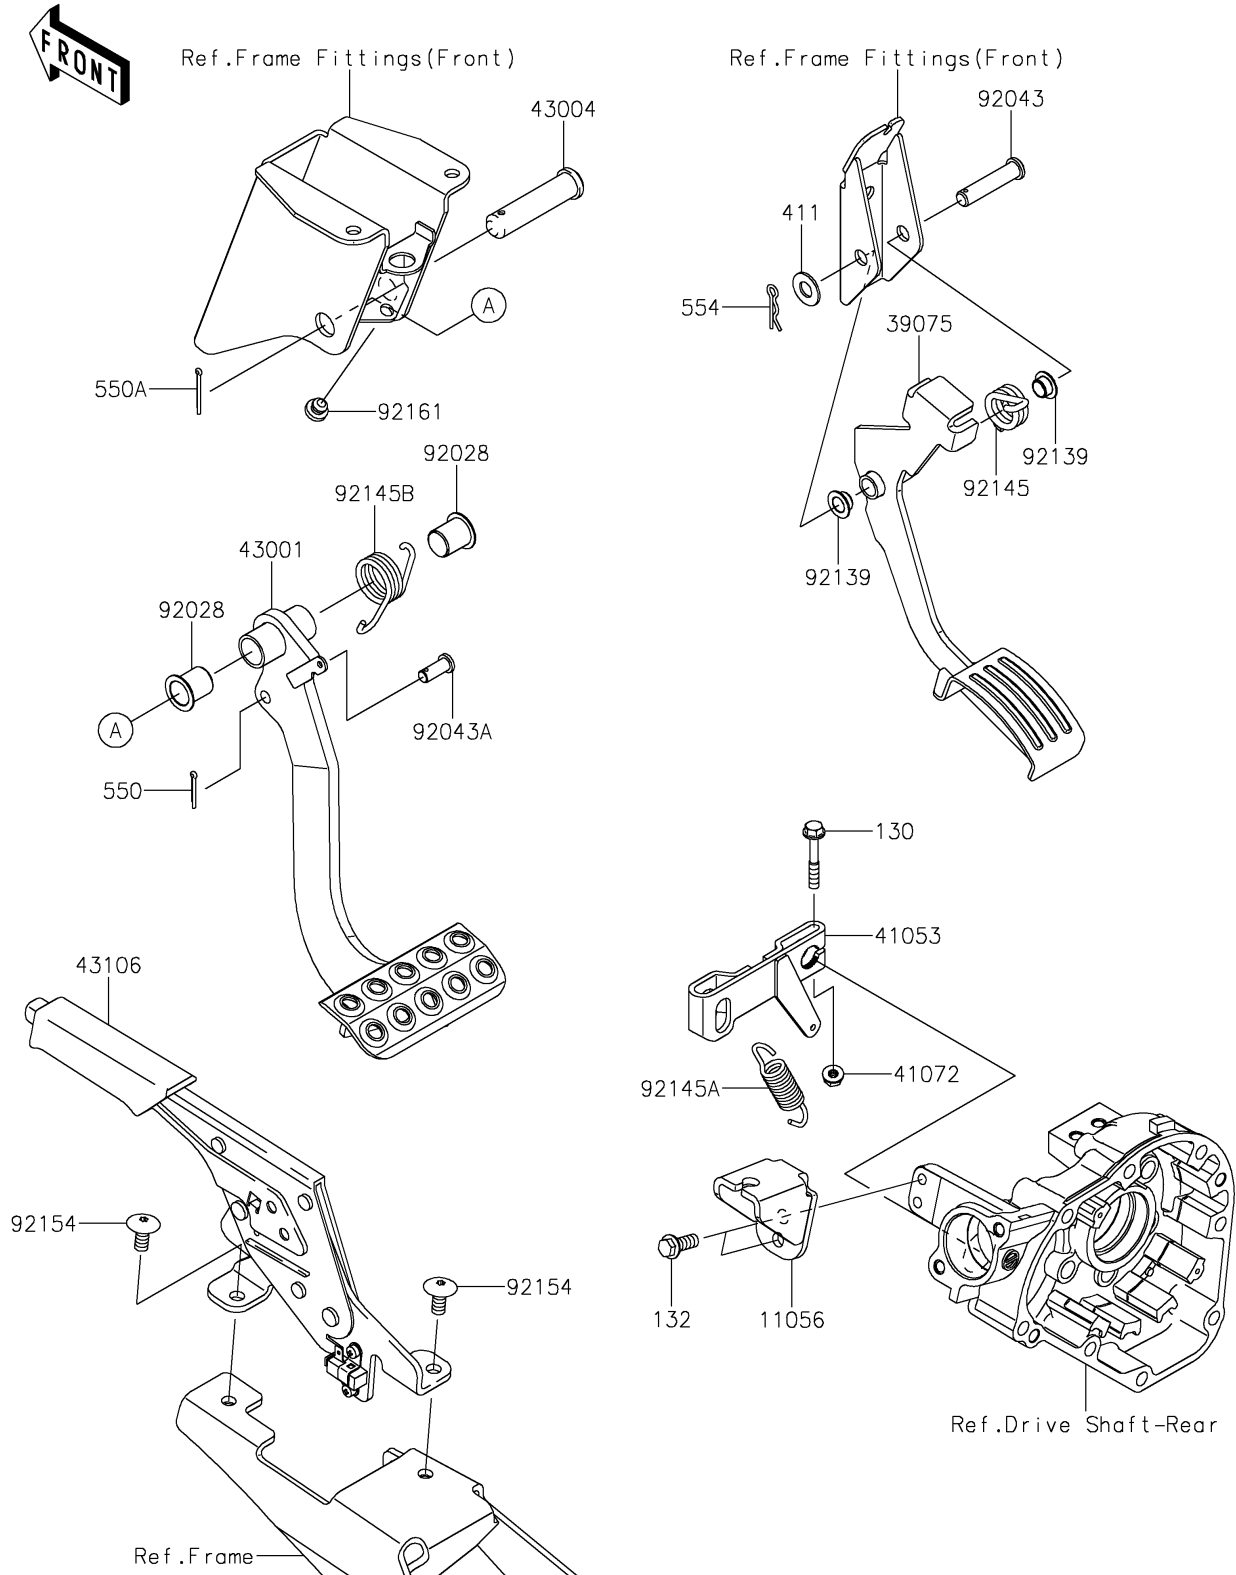

## PARTS DIAGRAM

### Brake Pedal/Throttle Lever

F2260

## PARTS LIST

### Brake Pedal/Throttle Lever

ITEM NAME	PART NUMBER	QUANTITY
-----------	-------------	----------

---