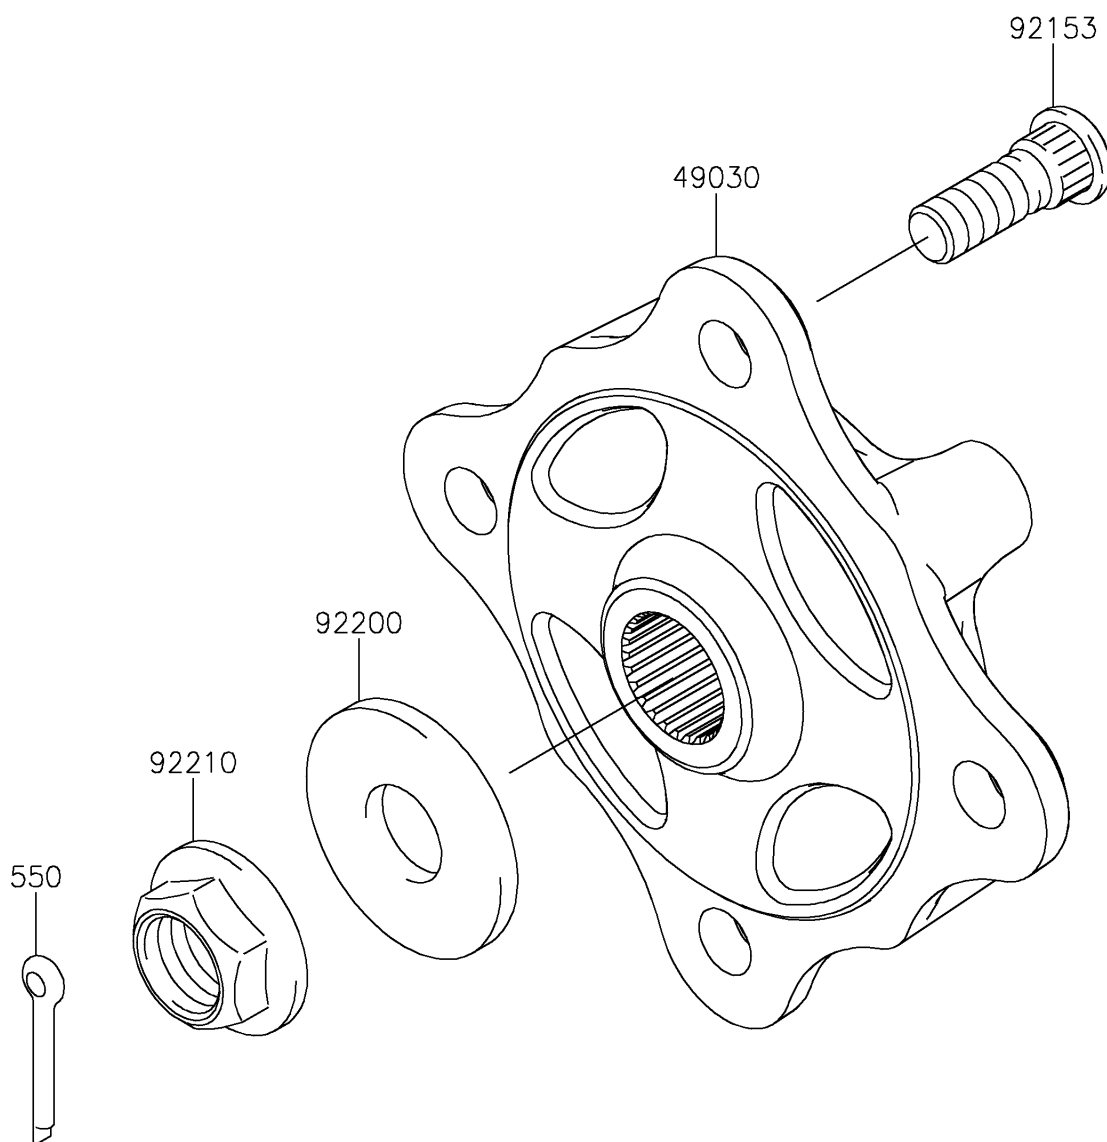

2020 TERYX4™ LE CAMO

PARTS DIAGRAM

Front Hubs/Brakes

F2230

2020 TERYX4™ LE CAMO

PARTS LIST

Front Hubs/Brakes

ITEM NAME

PART NUMBER

QUANTITY
