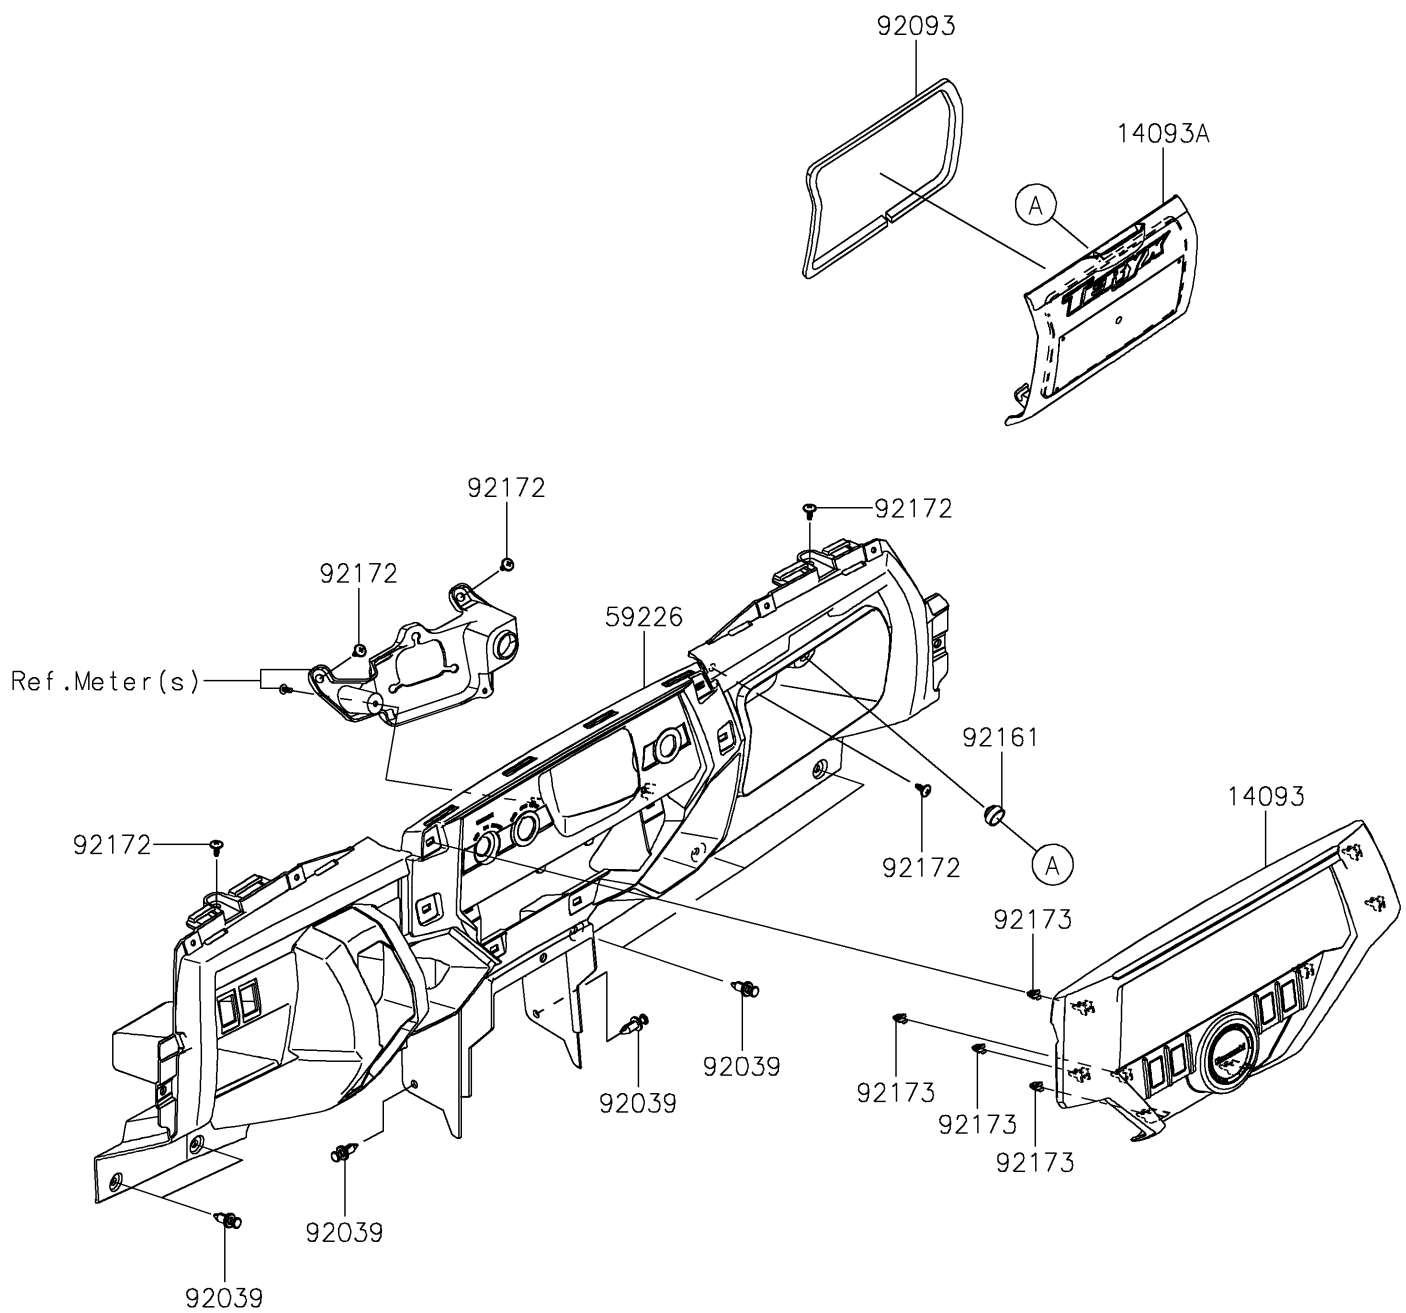

2020 TERYX4™ LE CAMO

PARTS DIAGRAM

Front Box

F2135

2020 TERYX4™ LE CAMO

PARTS LIST

Front Box

ITEM NAME

PART NUMBER

QUANTITY
