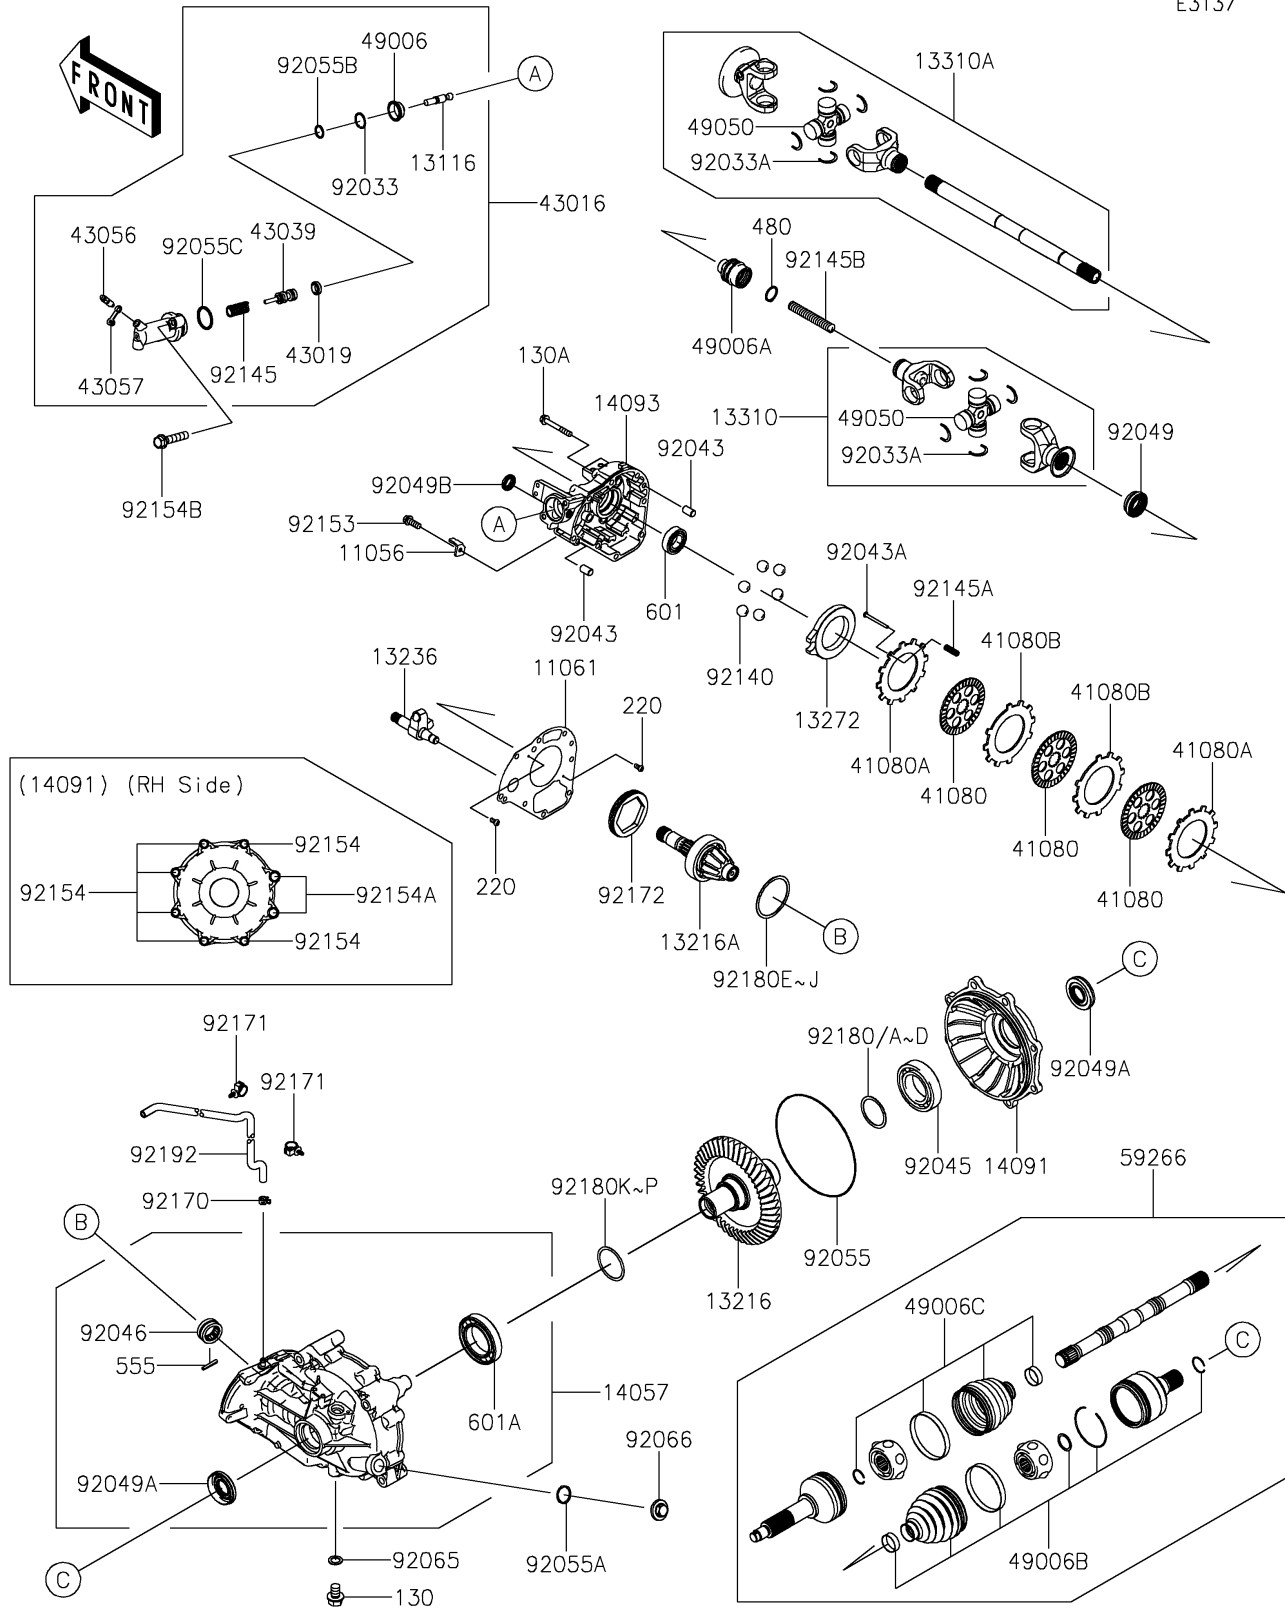

2020 TERYX4™ LE CAMO

PARTS DIAGRAM

Drive Shaft-Rear

E3137

2020 TERYX4™ LE CAMO

PARTS LIST

Drive Shaft-Rear

ITEM NAME

PART NUMBER

QUANTITY
