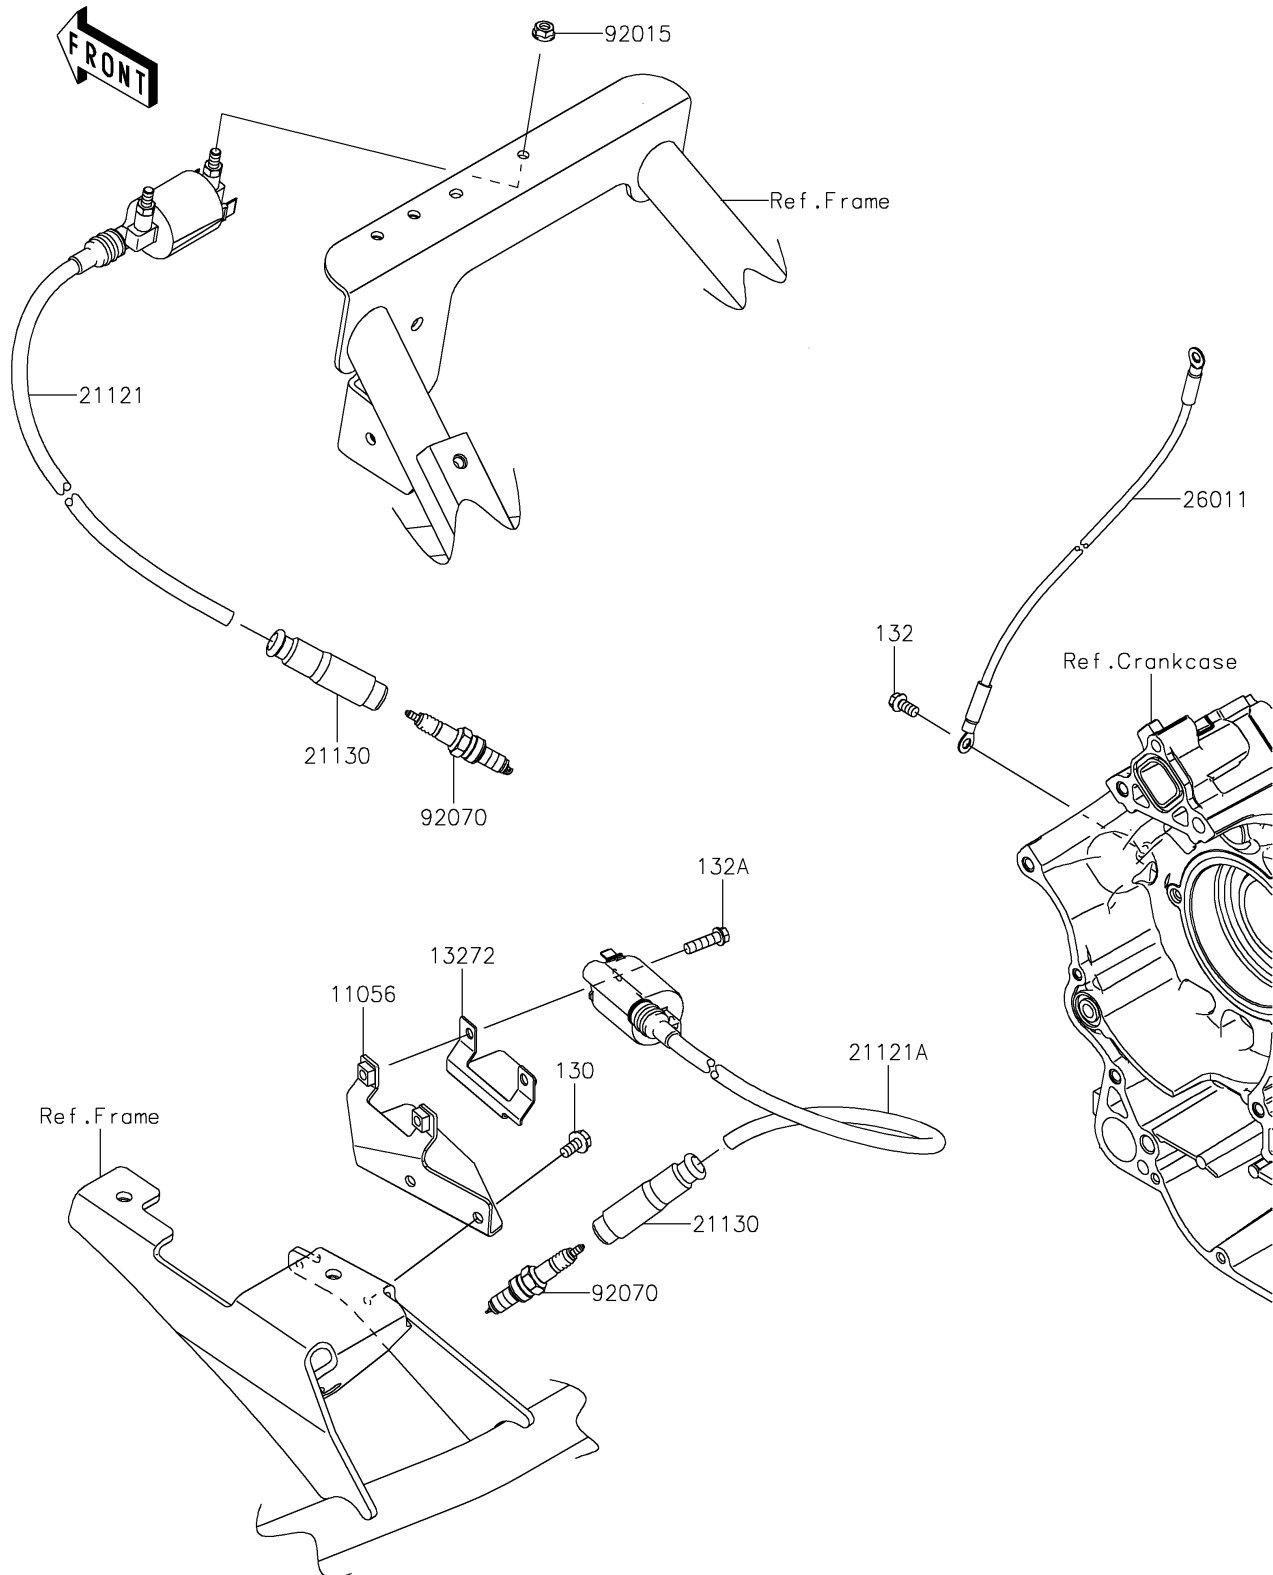

2020 TERYX4™ LE CAMO

PARTS DIAGRAM

Ignition System

E1830

2020 TERYX4™ LE CAMO

PARTS LIST

Ignition System

ITEM NAME

PART NUMBER

QUANTITY
