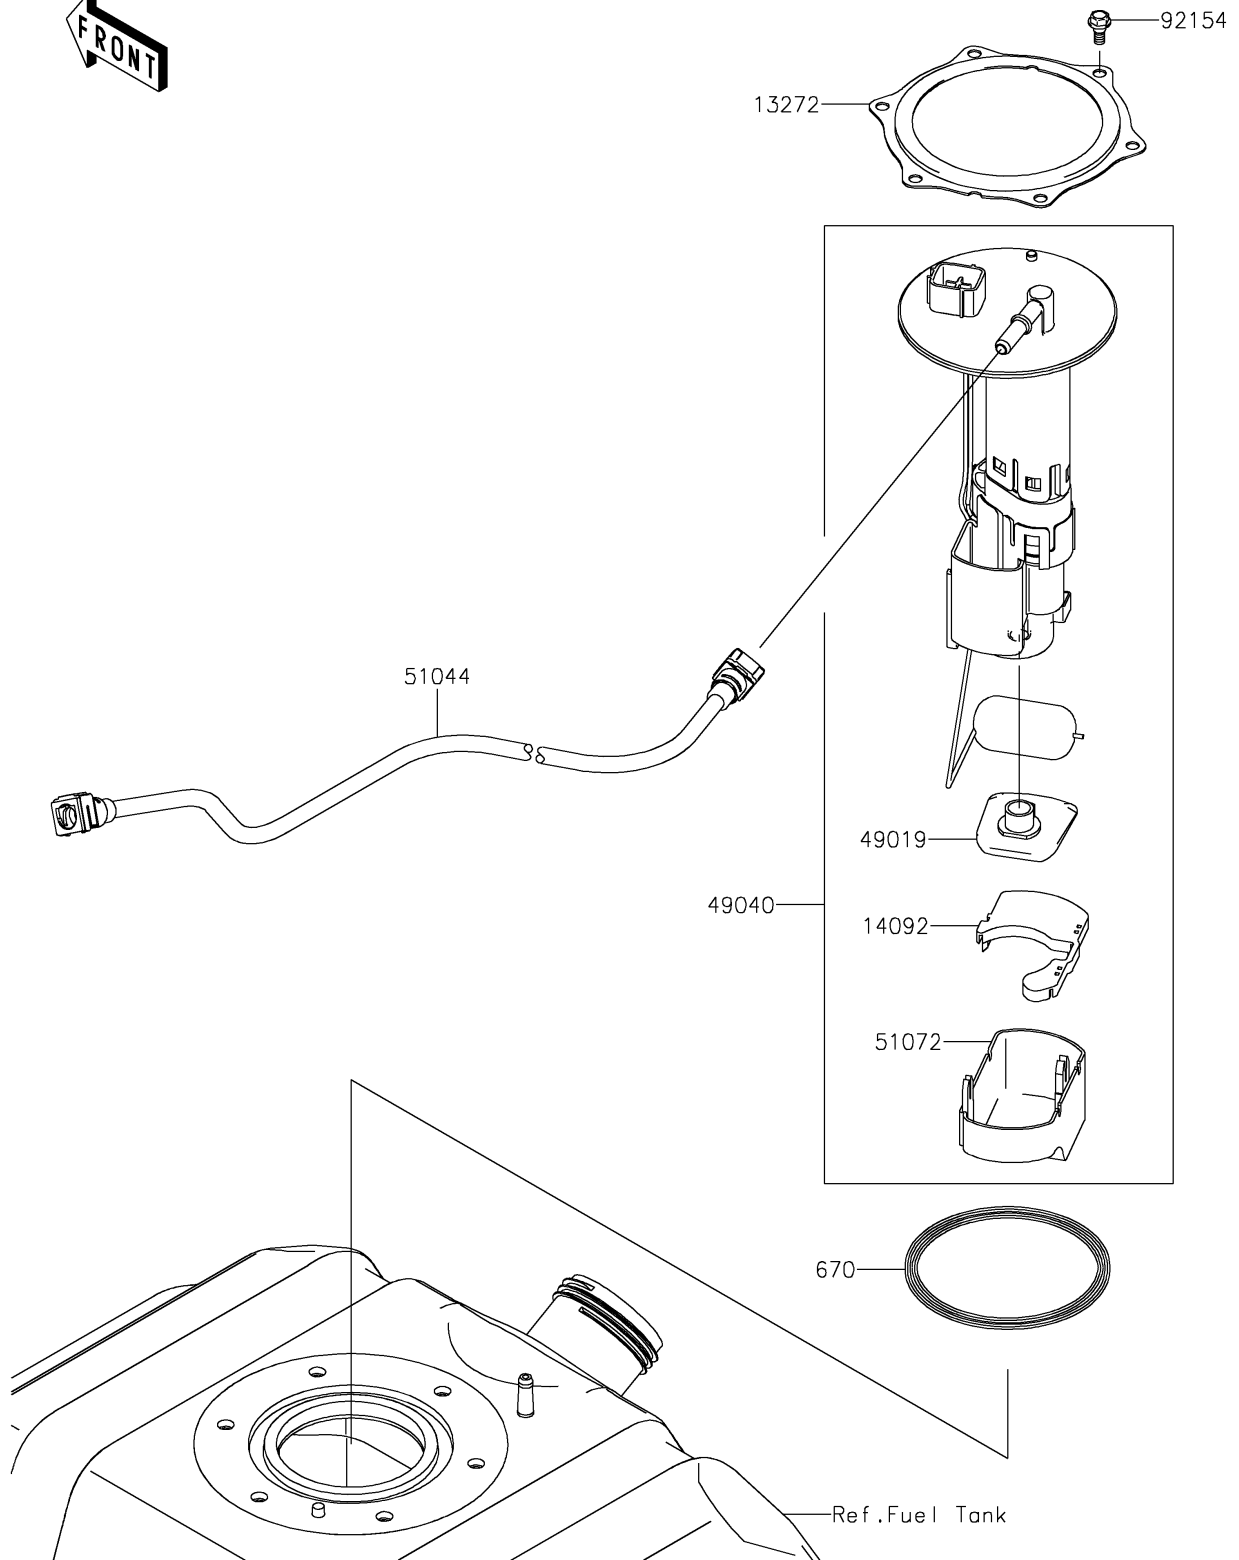

2020 TERYX4™ LE CAMO

PARTS DIAGRAM

Fuel Pump

E1520

2020 TERYX4™ LE CAMO

PARTS LIST

Fuel Pump

ITEM NAME	PART NUMBER	QUANTITY
-----------	-------------	----------
