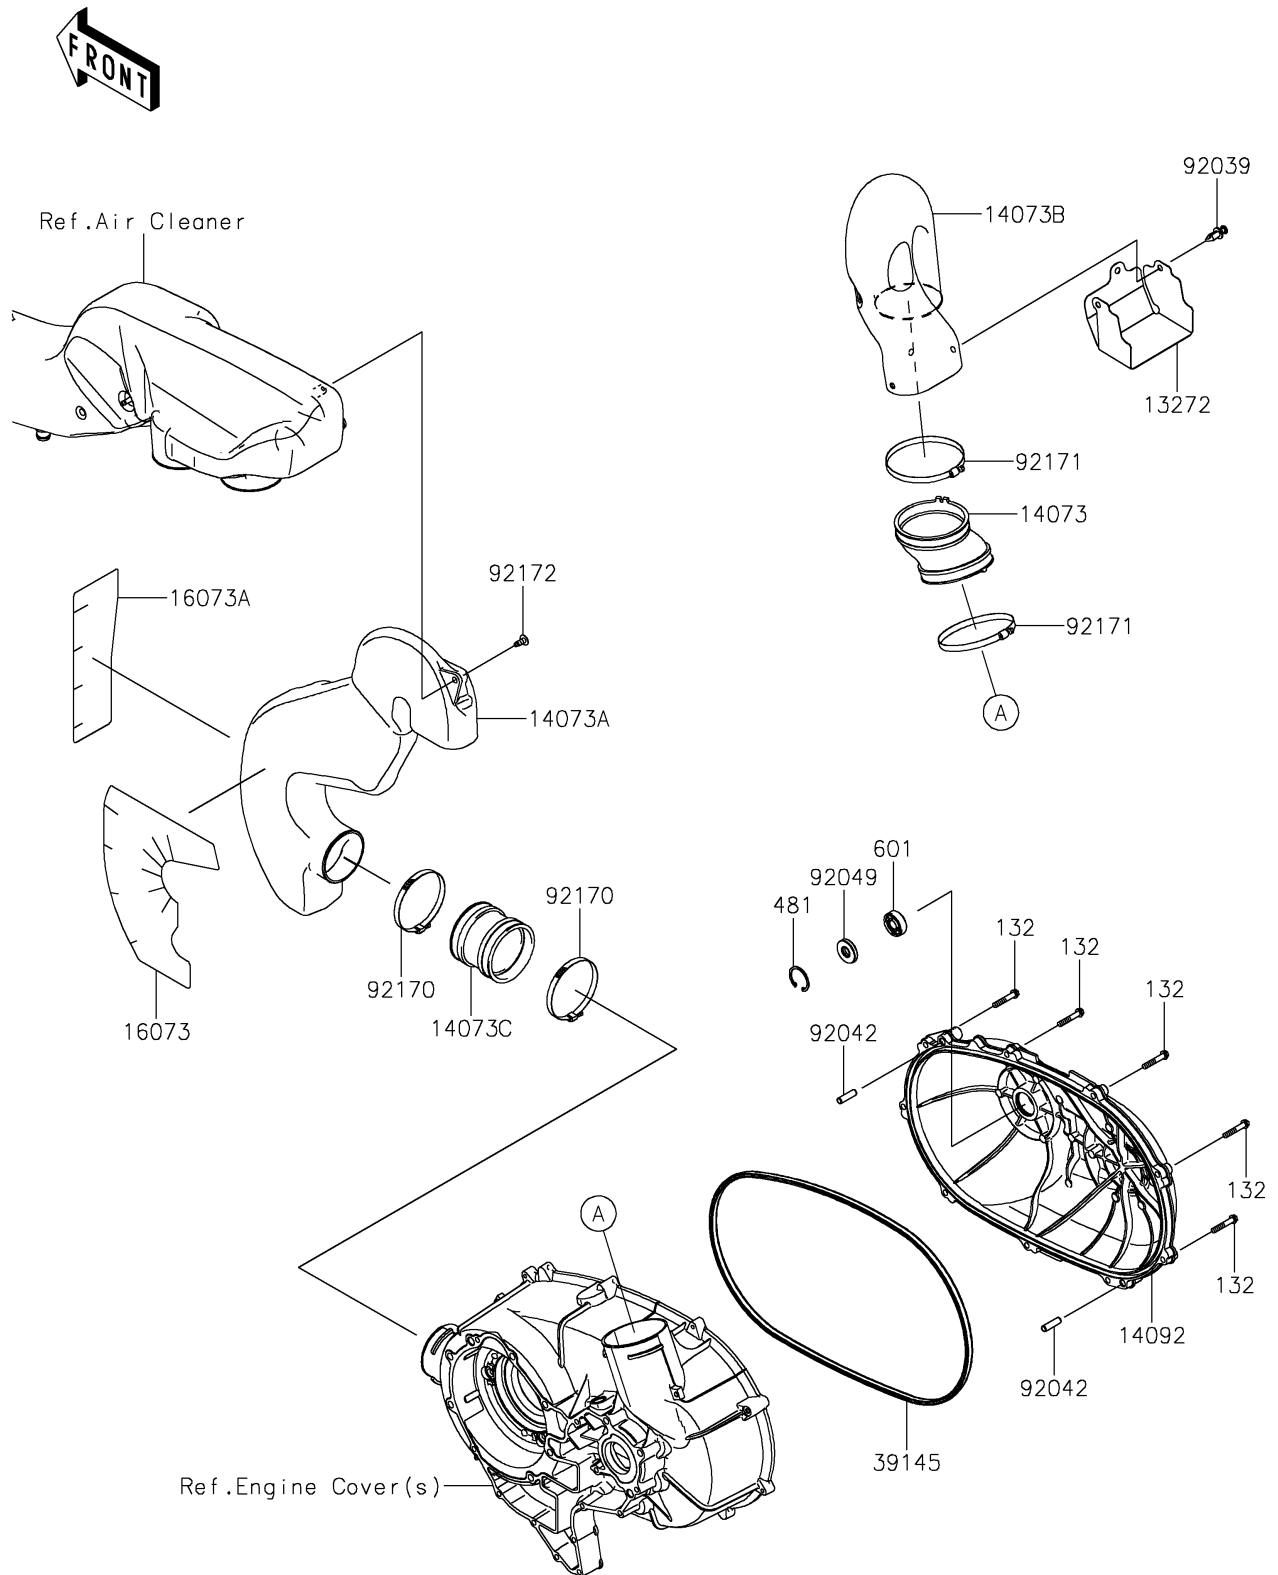

2020 TERYX4™ LE CAMO

PARTS DIAGRAM

Converter Cover

E1393

2020 TERYX4™ LE CAMO

PARTS LIST

Converter Cover

ITEM NAME

PART NUMBER

QUANTITY
