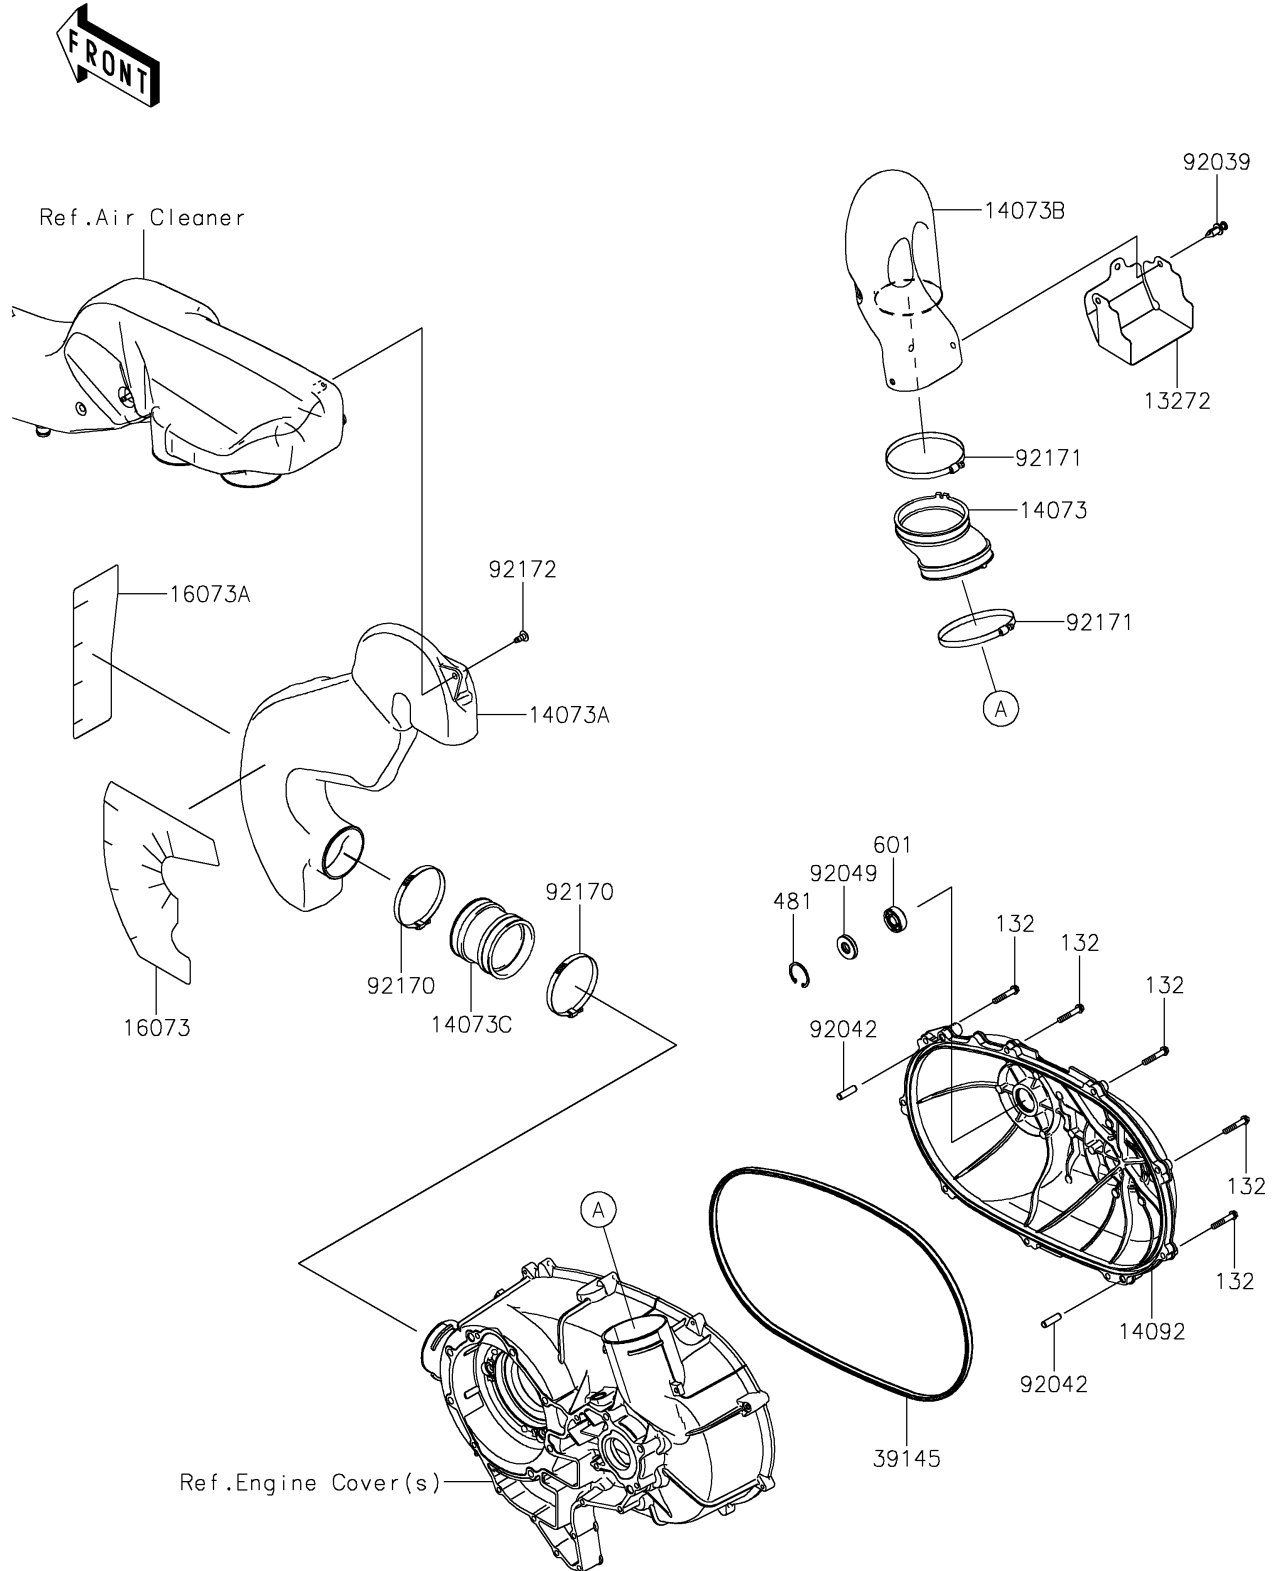

2020 TERYX4™ LE CAMO

PARTS DIAGRAM

Converter Cover

E1393

2020 TERYX4™ LE CAMO

PARTS LIST

Converter Cover

ITEM NAME

PART NUMBER

QUANTITY
