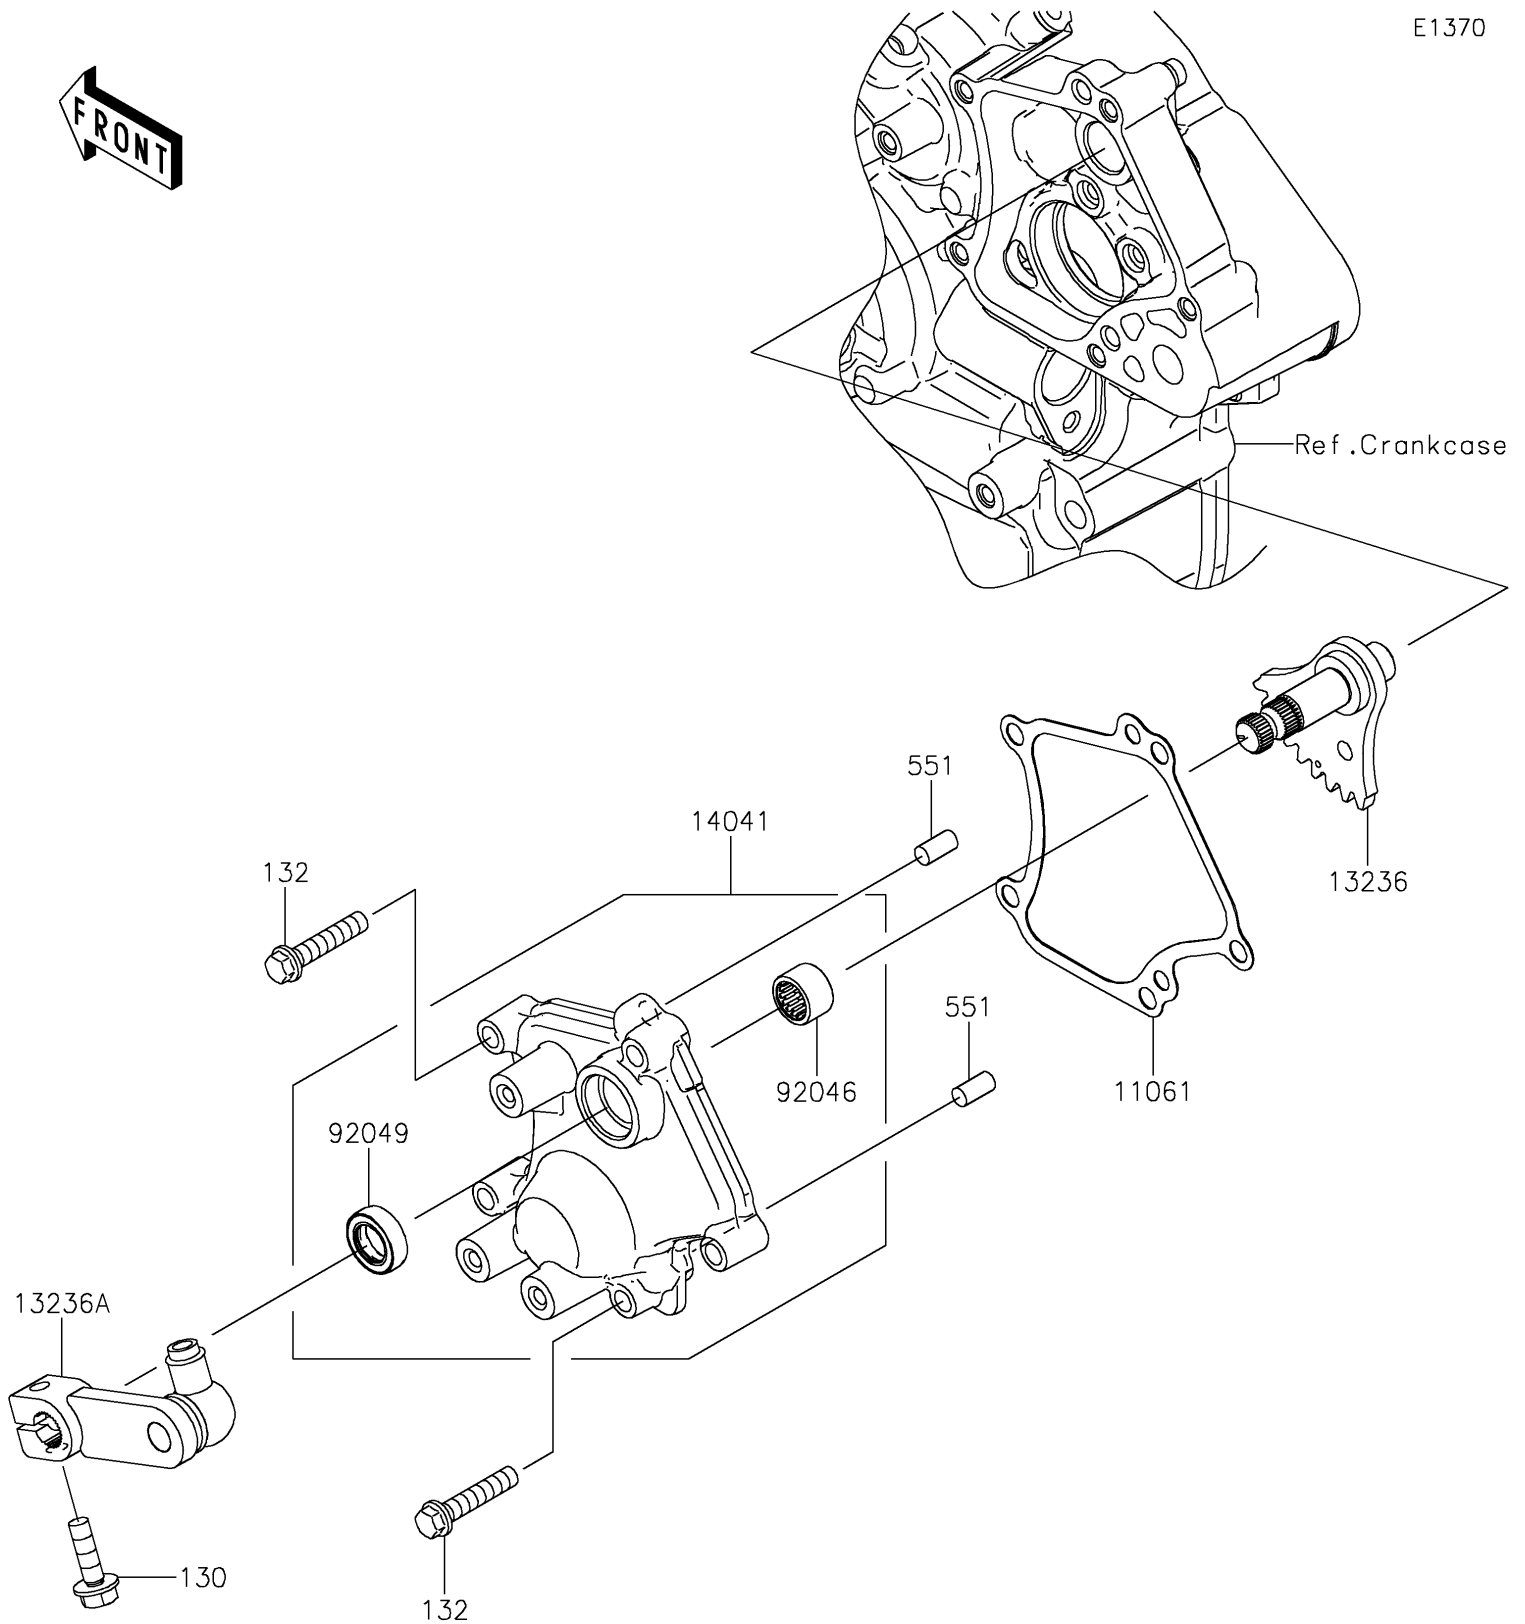

2020 TERYX4™ LE CAMO

PARTS DIAGRAM

Gear Change Mechanism

E1370

2020 TERYX4™ LE CAMO

PARTS LIST

Gear Change Mechanism

ITEM NAME

PART NUMBER

QUANTITY
