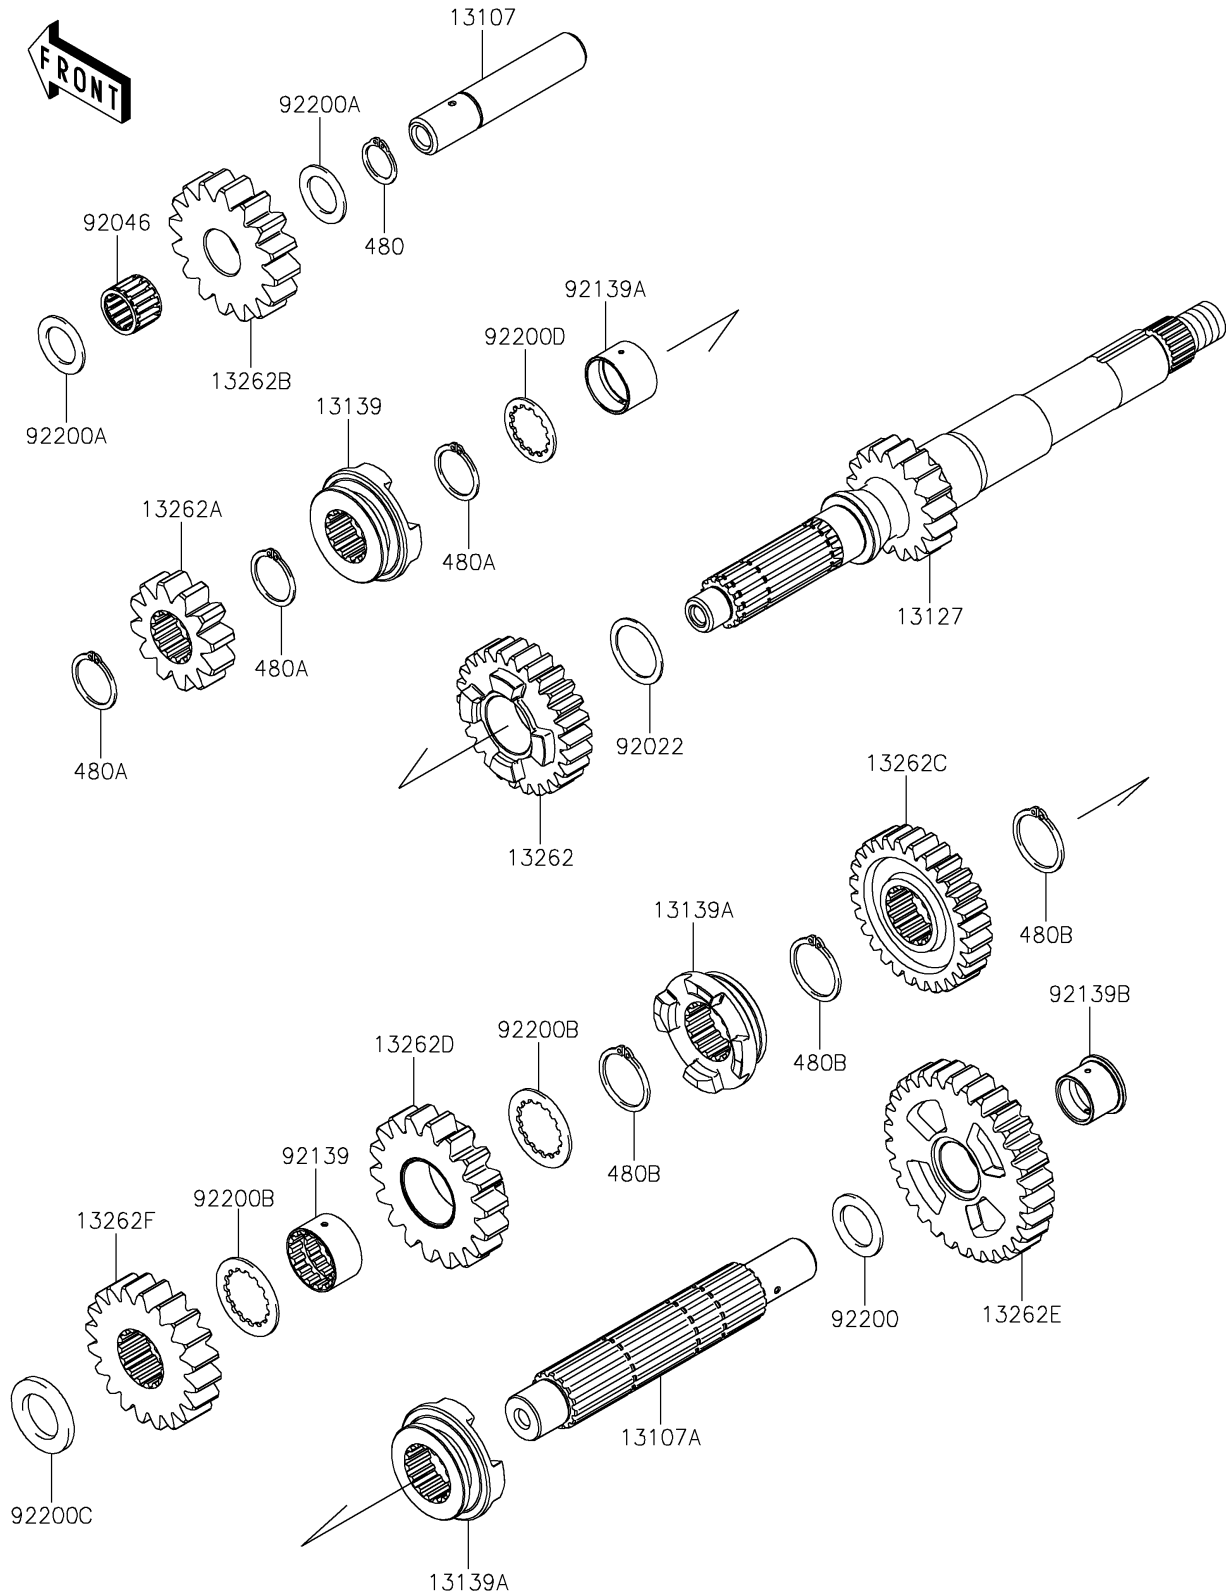

2020 TERYX4™ LE CAMO

PARTS DIAGRAM

Transmission

E1361

2020 TERYX4™ LE CAMO

PARTS LIST

Transmission

ITEM NAME

PART NUMBER

QUANTITY
