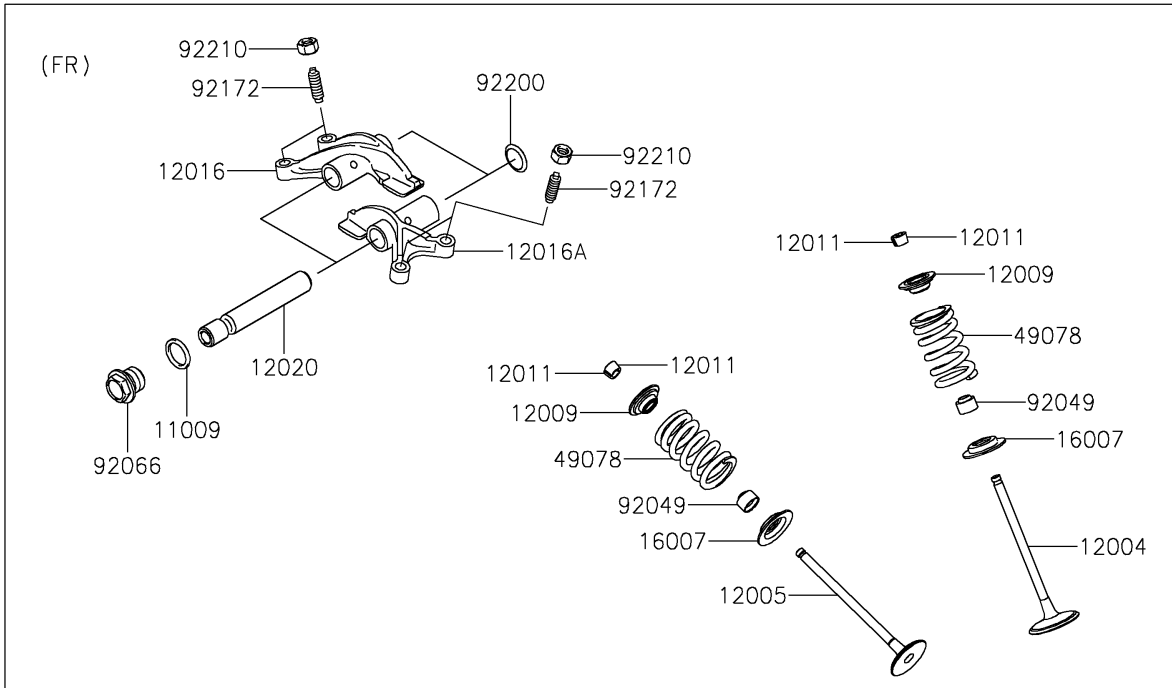

2020 TERYX4™ LE CAMO

PARTS DIAGRAM

Valve(s)

E1210

2020 TERYX4™ LE CAMO

PARTS LIST

Valve(s)

ITEM NAME

PART NUMBER

QUANTITY
