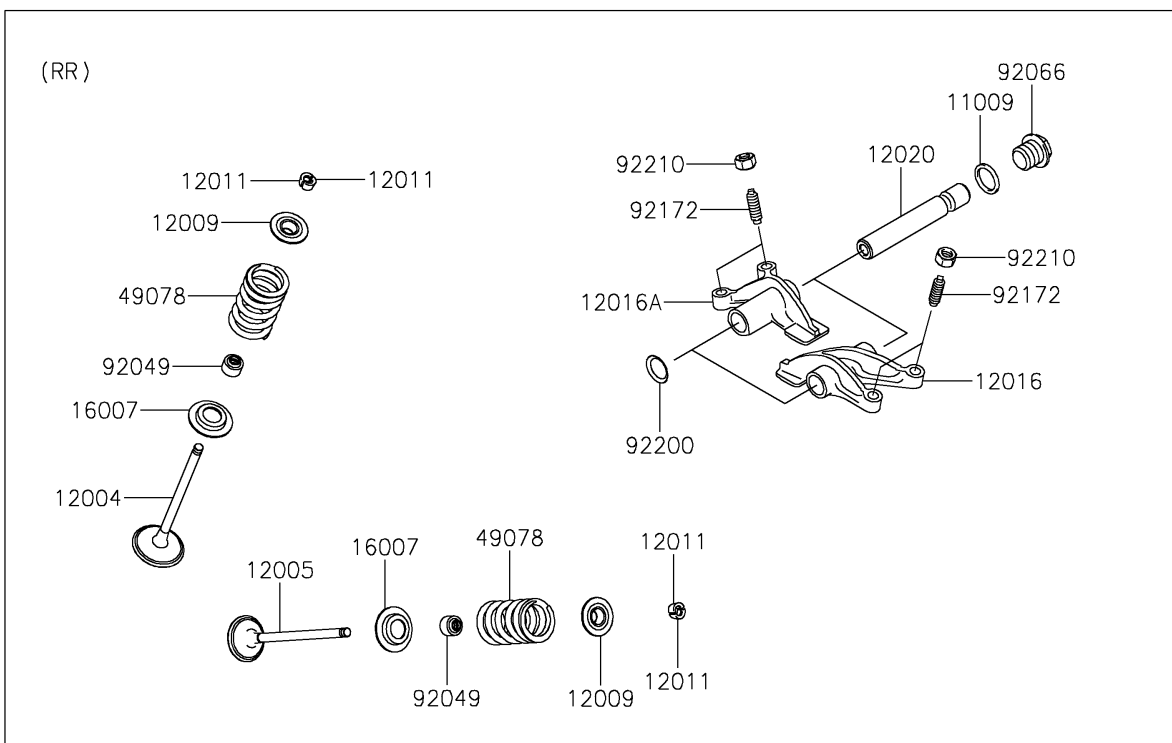

2020 TERYX4™ LE CAMO

PARTS DIAGRAM

Valve(s)

E1210

2020 TERYX4™ LE CAMO

PARTS LIST

Valve(s)

ITEM NAME

PART NUMBER

QUANTITY
