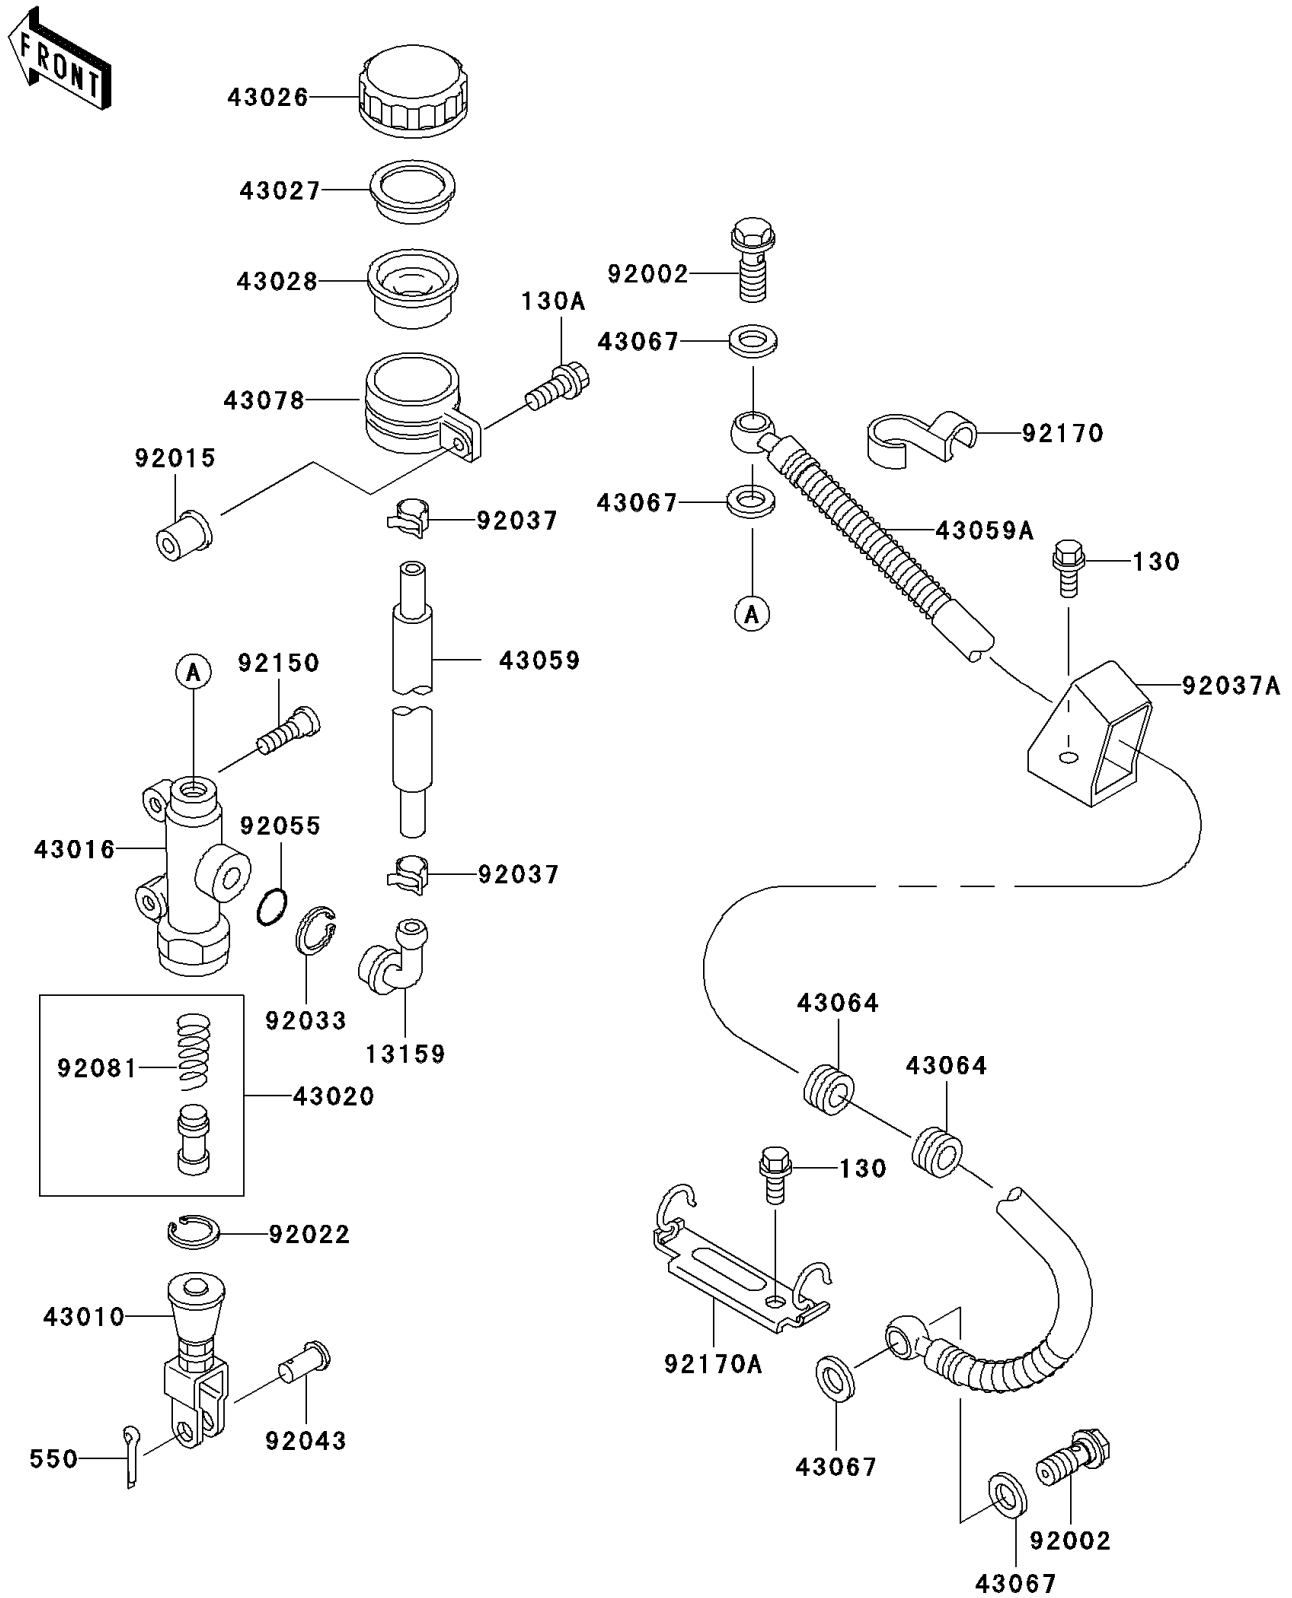

1997 Ninja[®] ZX[™]-7R

PARTS DIAGRAM

Rear Master Cylinder

F2293

1997 Ninja® ZX™-7R

PARTS LIST

Rear Master Cylinder

ITEM NAME

PART NUMBER

QUANTITY
