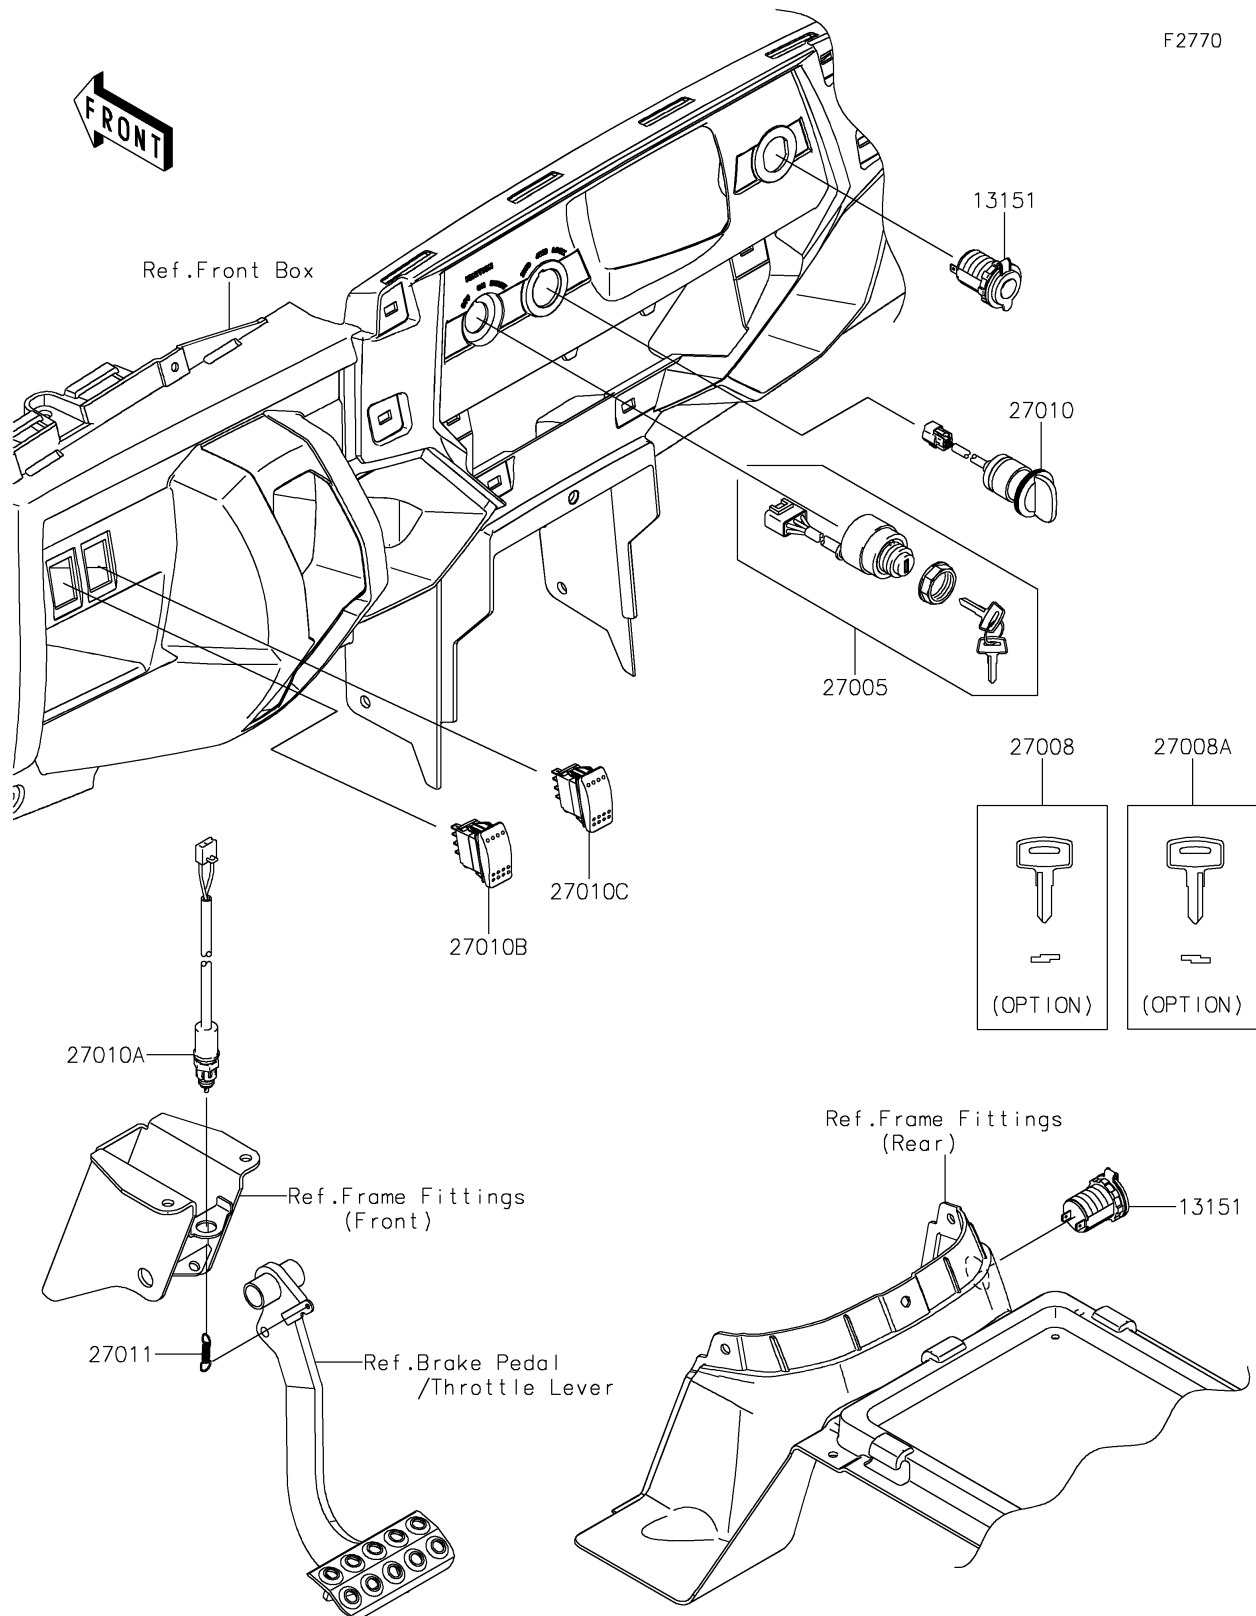

2019 TERYX4™ LE CAMO

PARTS DIAGRAM

Ignition Switch

2019 TERYX4™ LE CAMO

PARTS LIST

Ignition Switch

ITEM NAME	PART NUMBER	QUANTITY
-----------	-------------	----------
