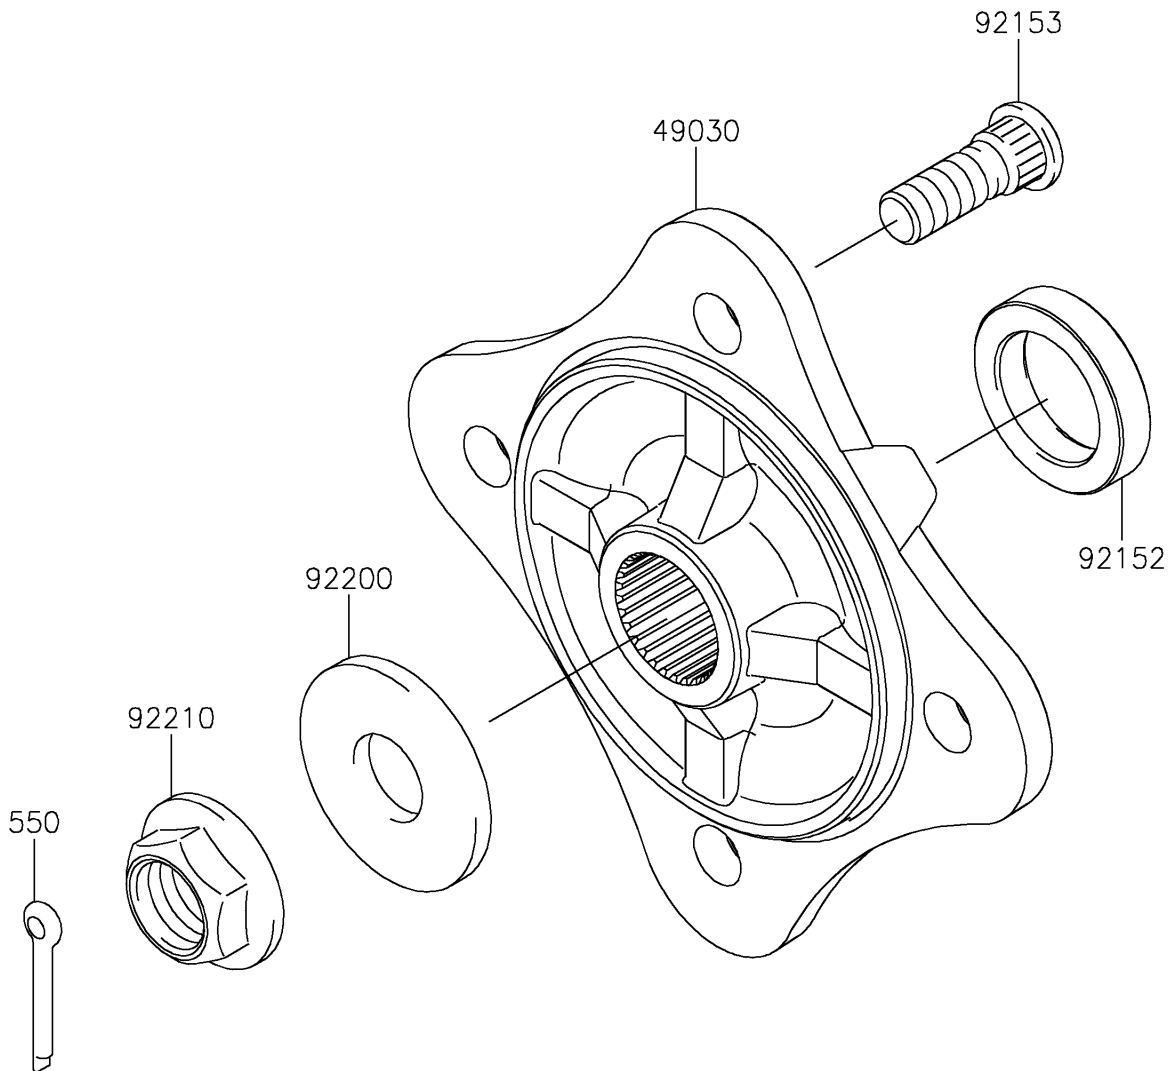

2019 TERYX® LE

PARTS DIAGRAM

Rear Hubs/Brakes

F2240

2019 TERYX® LE

PARTS LIST

Rear Hubs/Brakes

Kawasaki

Let the Good Times Roll®

ITEM NAME

PART NUMBER

QUANTITY
