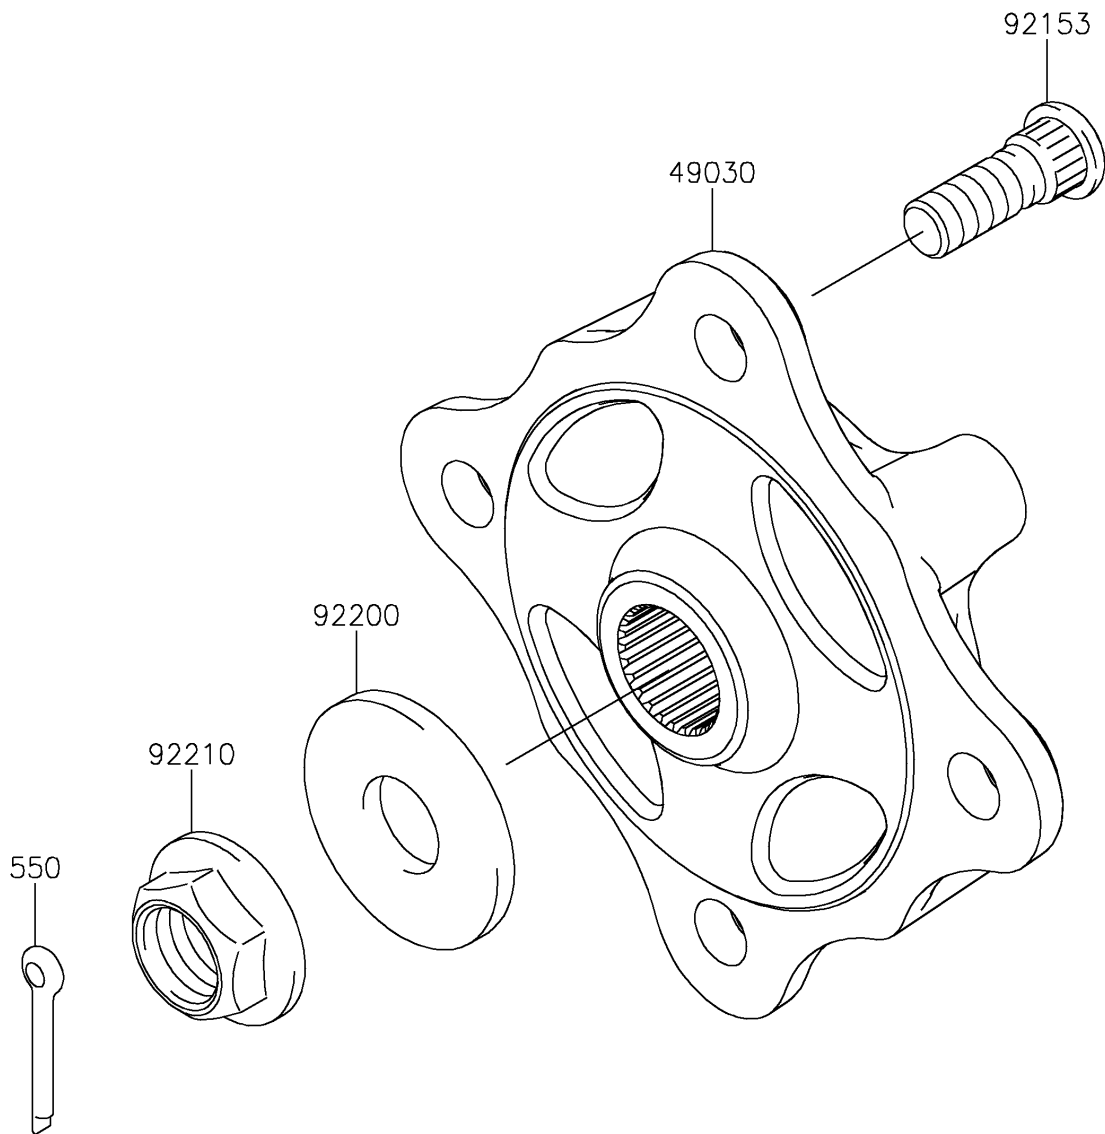

2019 TERYX® LE

PARTS DIAGRAM

Front Hubs/Brakes

F2230

2019 TERYX[®] LE

PARTS LIST

Front Hubs/Brakes

Kawasaki

Let the Good Times Roll[®]

ITEM NAME

PART NUMBER

QUANTITY
