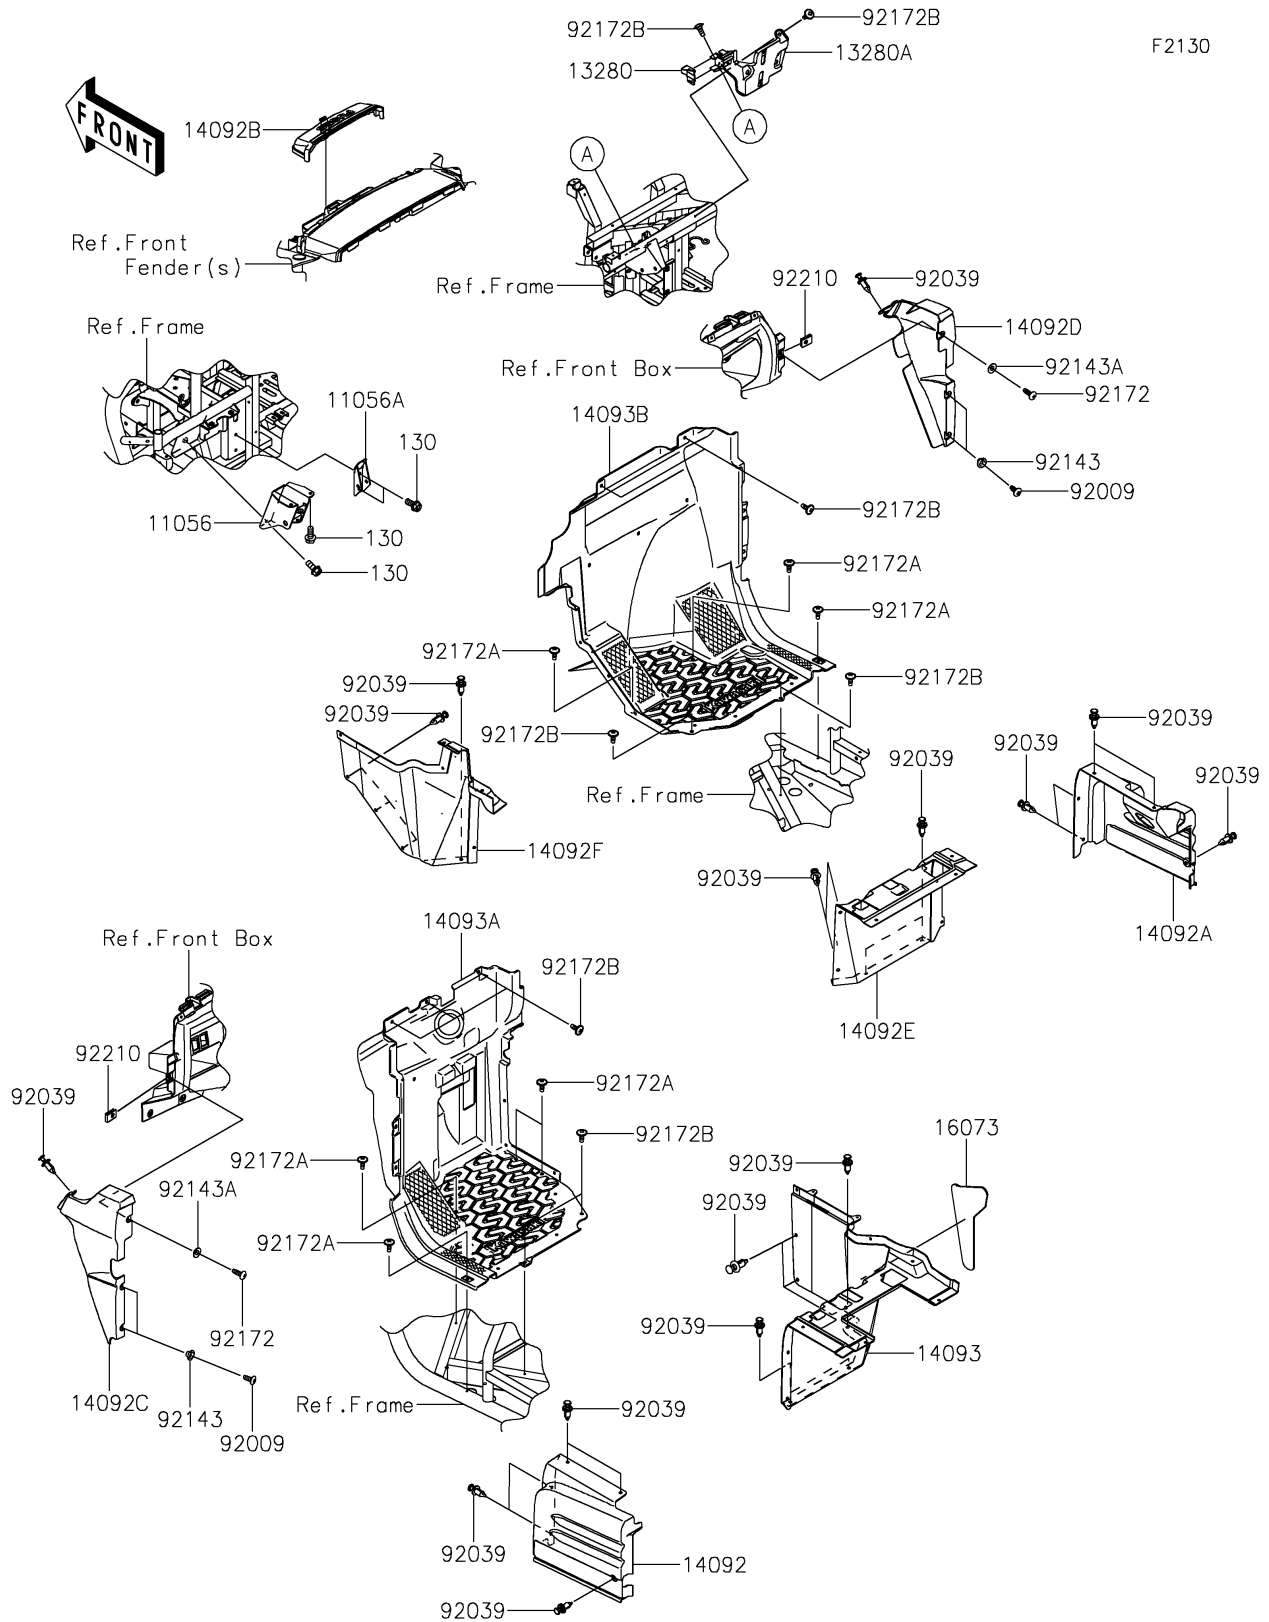

2019 TERYX® LE

PARTS DIAGRAM

Frame Fittings(Front)

2019 TERYX[®] LE

PARTS LIST

Frame Fittings(Front)

Kawasaki

Let the Good Times Roll[®]

ITEM NAME

PART NUMBER

QUANTITY
