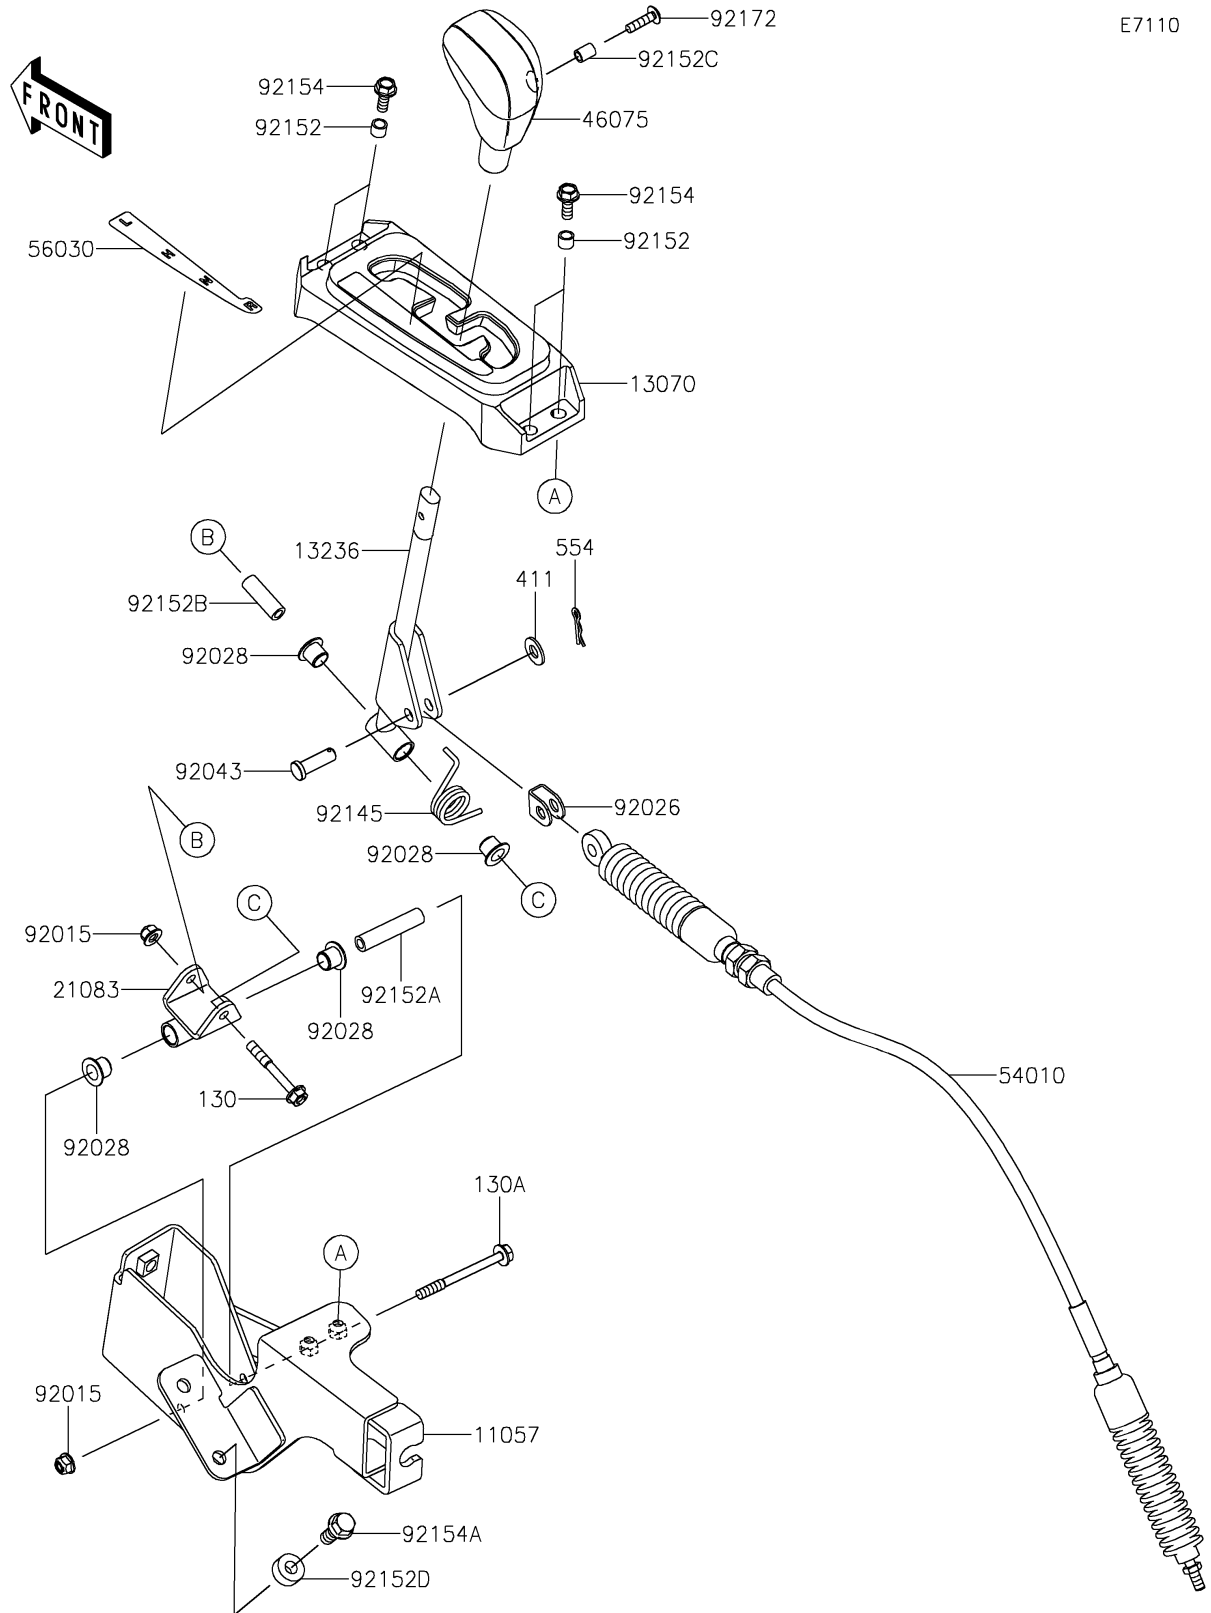

2019 TERYX® LE

PARTS DIAGRAM

Control

E7110

2019 TERYX® LE

PARTS LIST

Control

Kawasaki

Let the Good Times Roll®

ITEM NAME

PART NUMBER

QUANTITY
