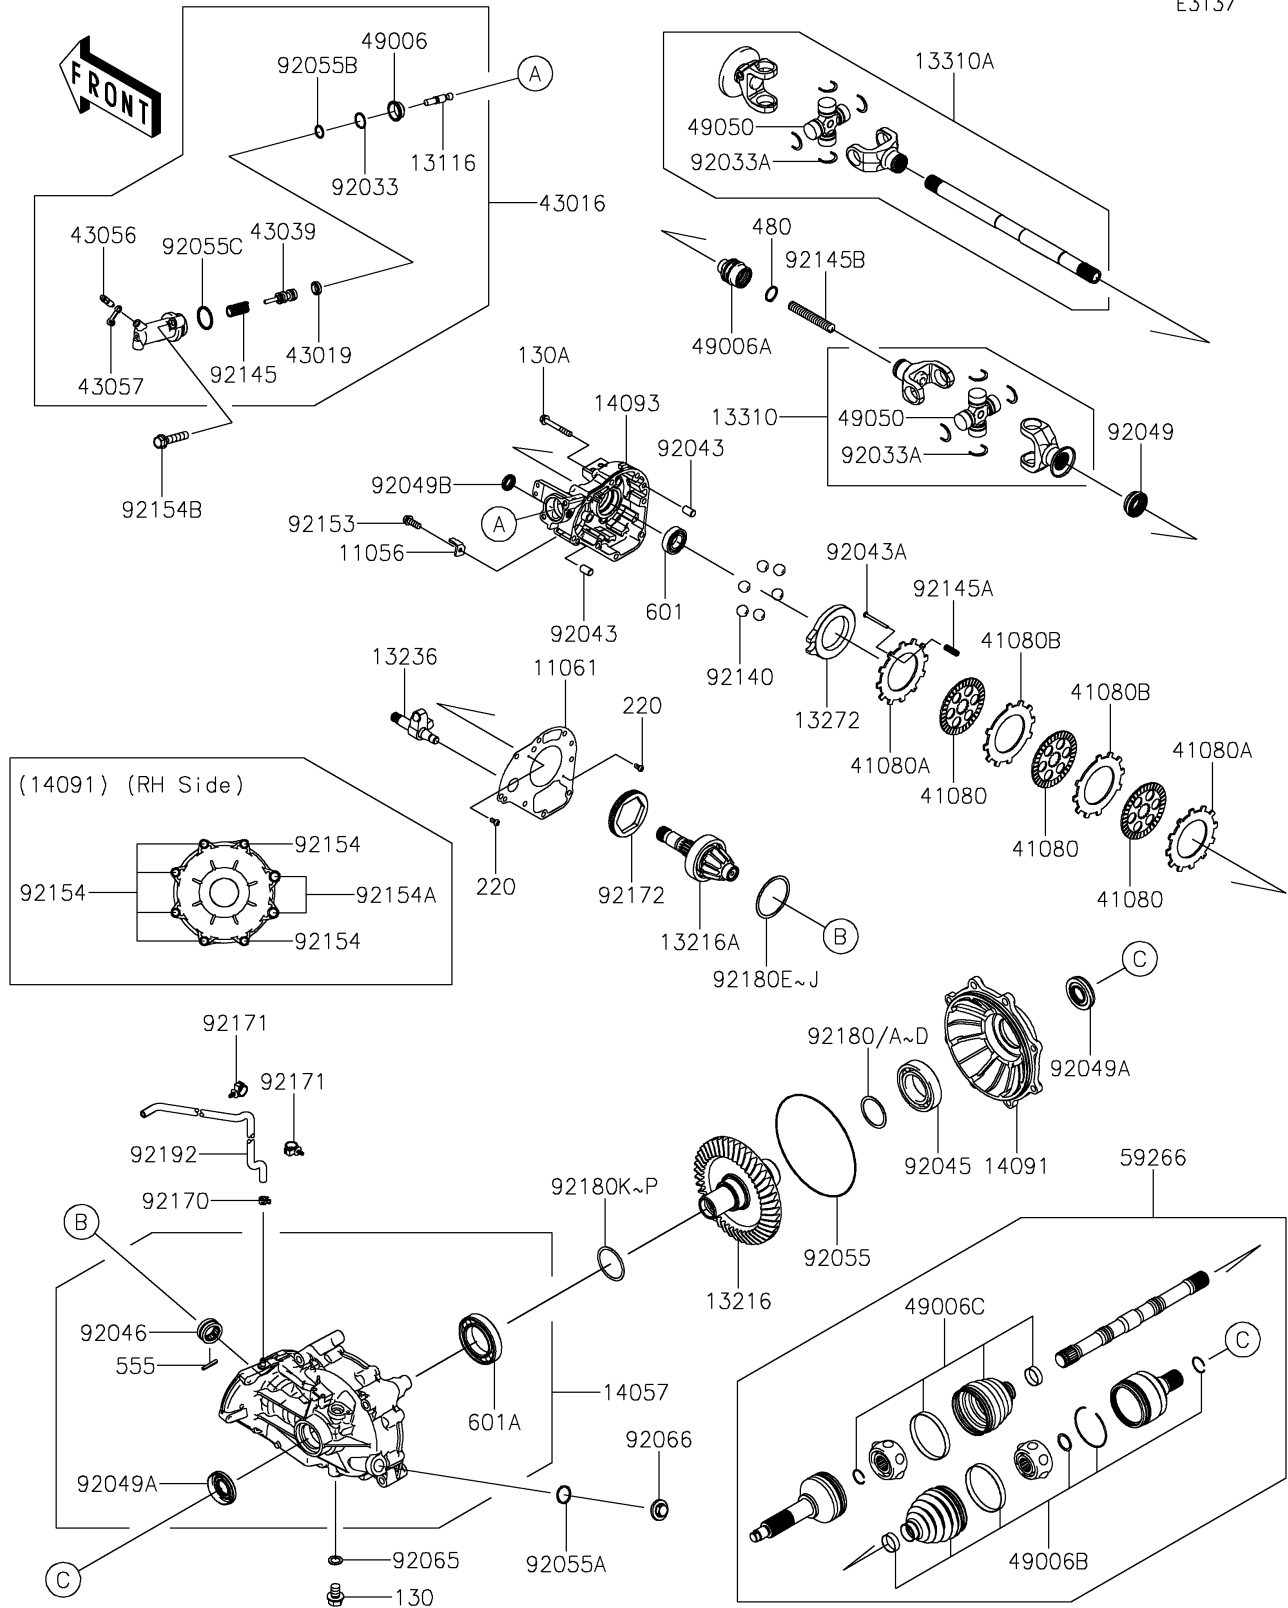

2019 TERYX® LE

PARTS DIAGRAM

Drive Shaft-Rear

E3137

2019 TERYX[®] LE

PARTS LIST

Drive Shaft-Rear

Kawasaki

Let the Good Times Roll[®]

ITEM NAME

PART NUMBER

QUANTITY
