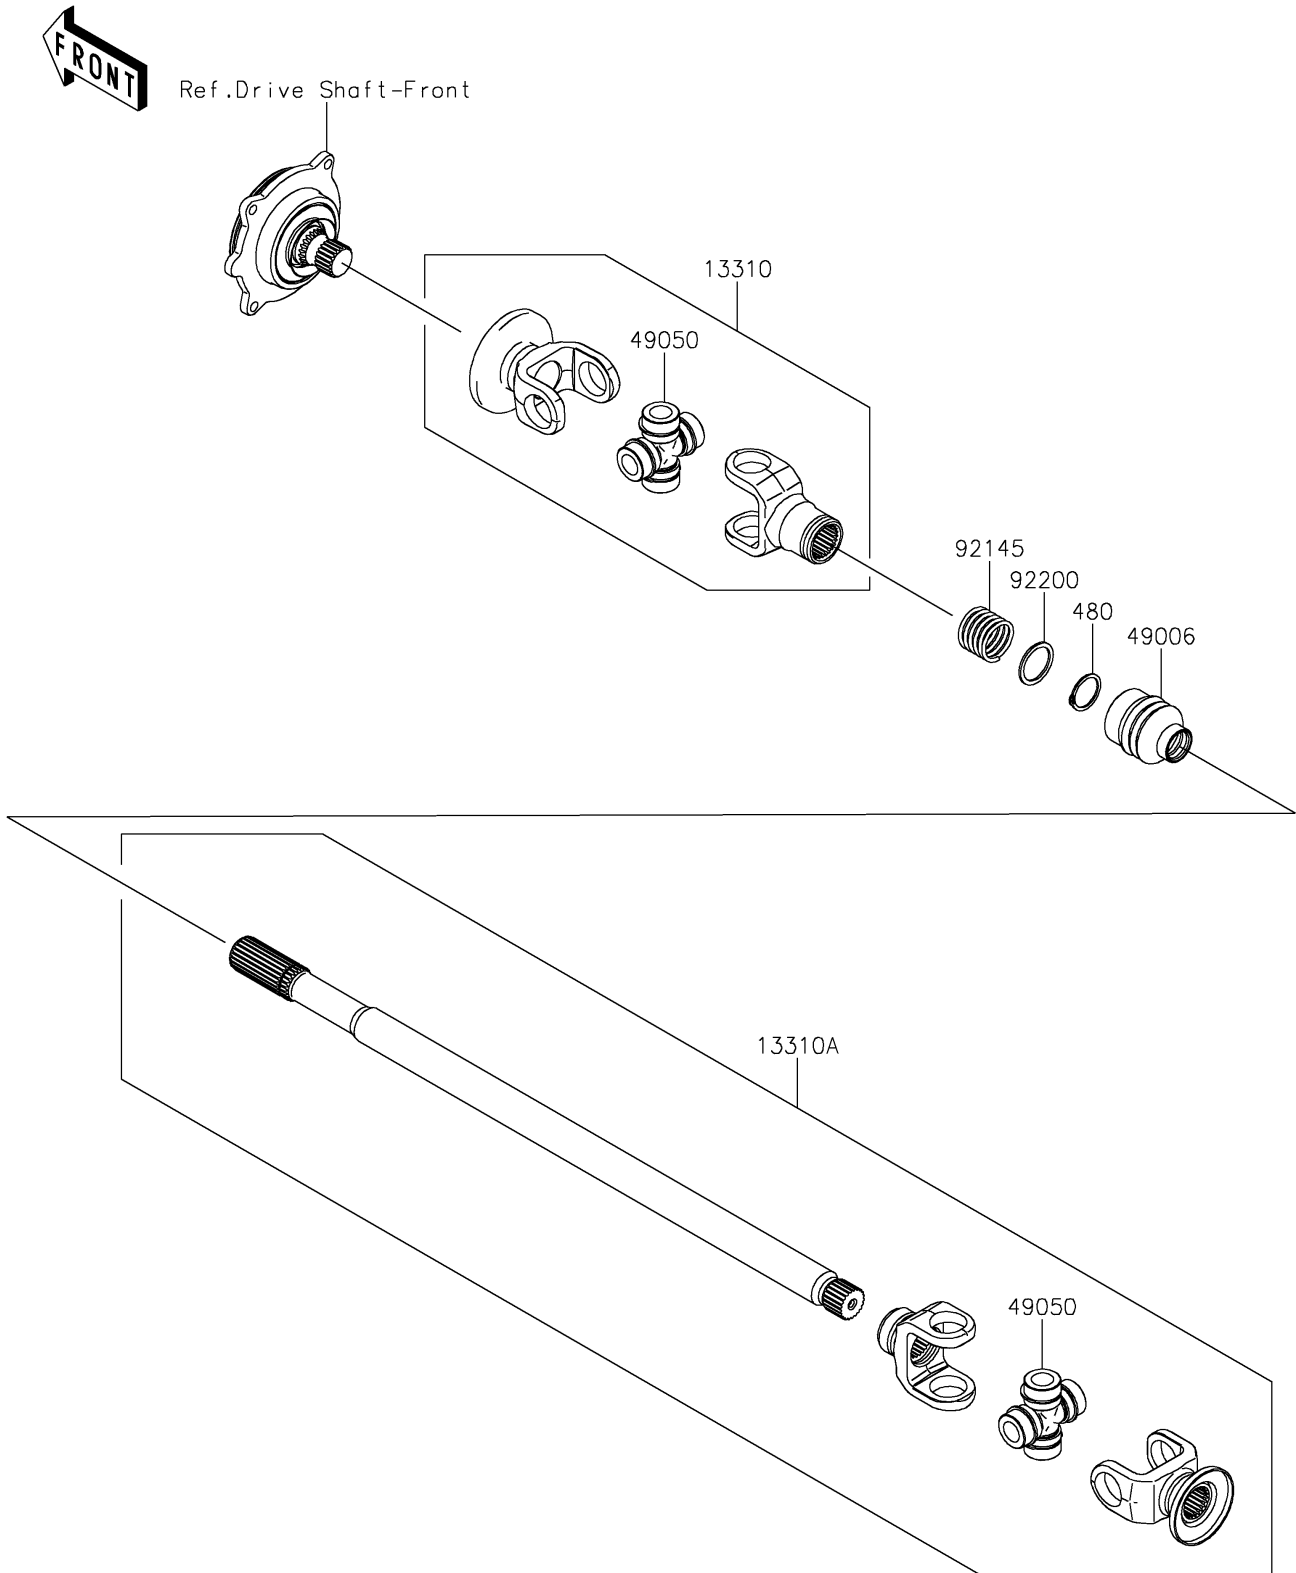

2019 TERYX4™ LE CAMO

PARTS DIAGRAM

Drive Shaft-Propeller

E3135

2019 TERYX4™ LE CAMO

PARTS LIST

Drive Shaft-Propeller

ITEM NAME	PART NUMBER	QUANTITY
-----------	-------------	----------
