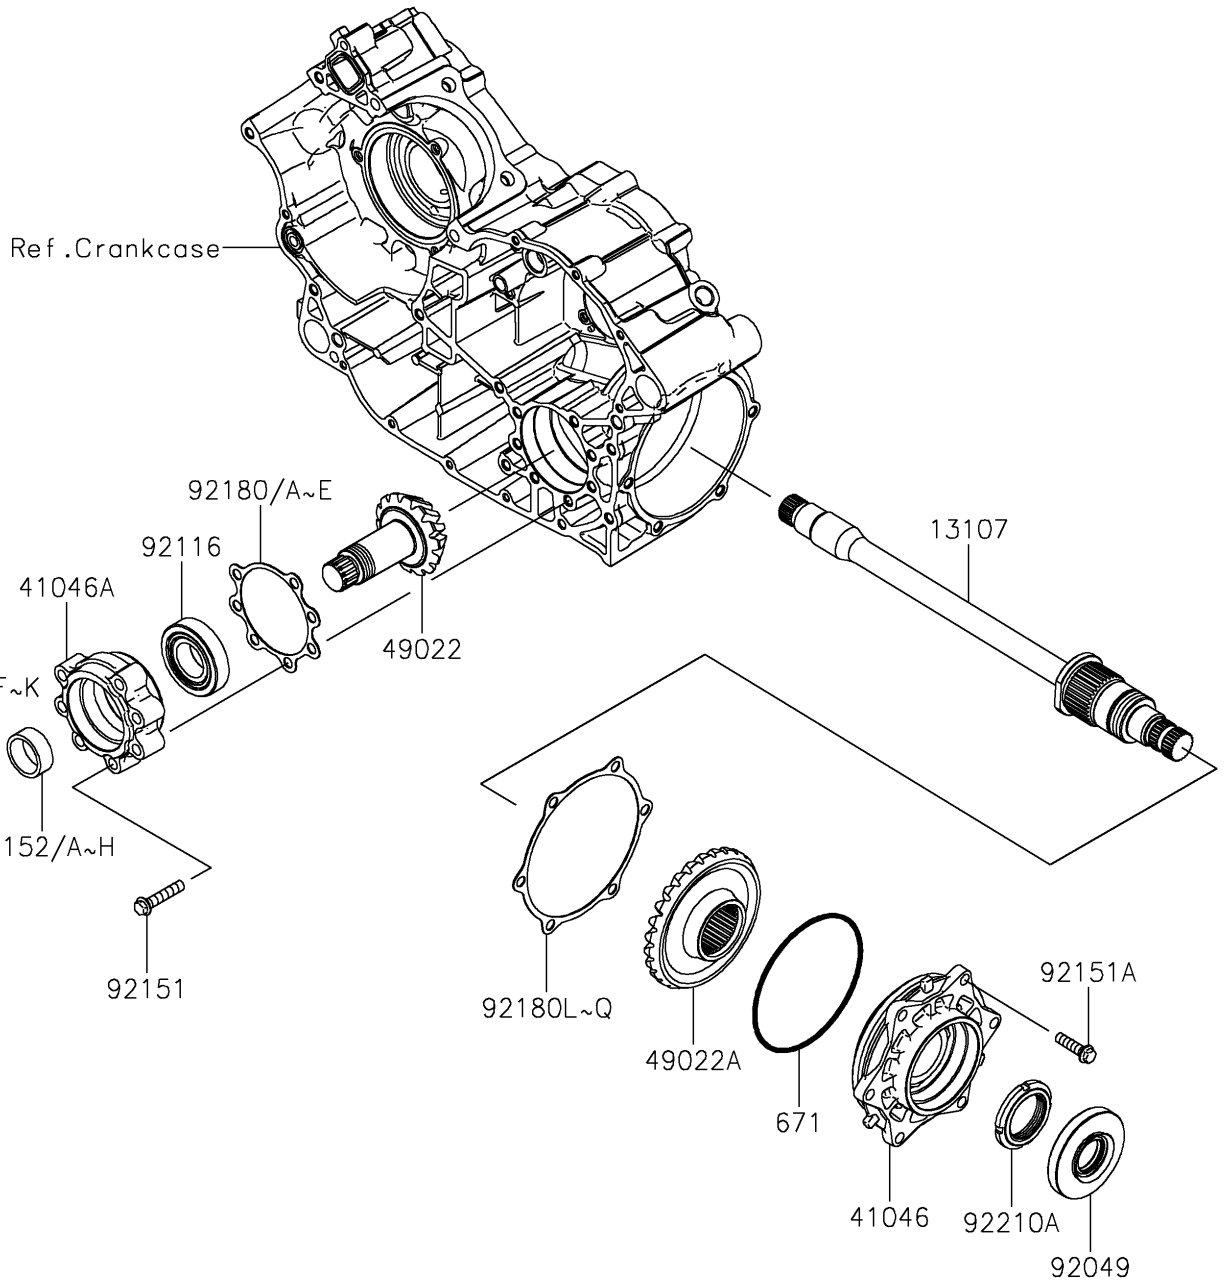

2019 TERYX® LE

PARTS DIAGRAM

Front Bevel Gear

E3131

2019 TERYX® LE

PARTS LIST

Front Bevel Gear

Kawasaki

Let the Good Times Roll®

ITEM NAME

PART NUMBER

QUANTITY
