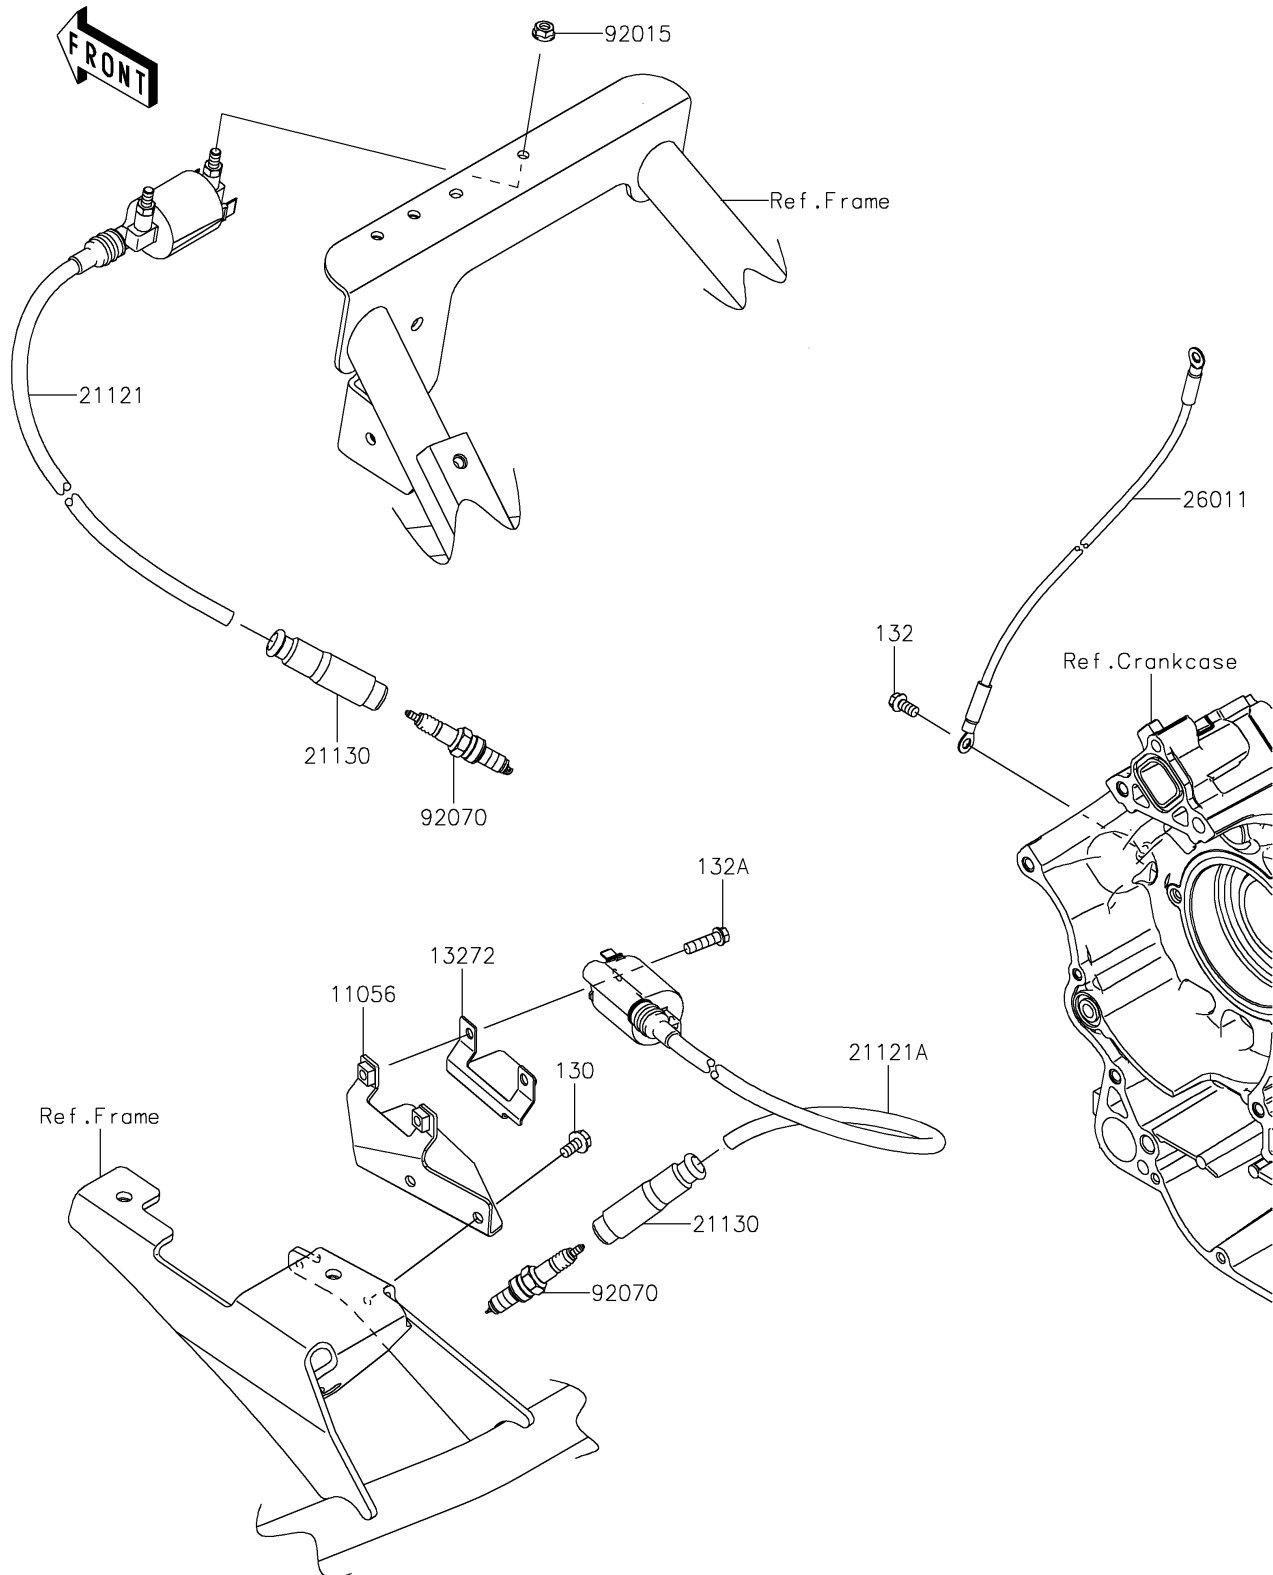

2019 TERYX4™ LE CAMO

PARTS DIAGRAM

Ignition System

E1830

2019 TERYX4™ LE CAMO

PARTS LIST

Ignition System

ITEM NAME

PART NUMBER

QUANTITY
