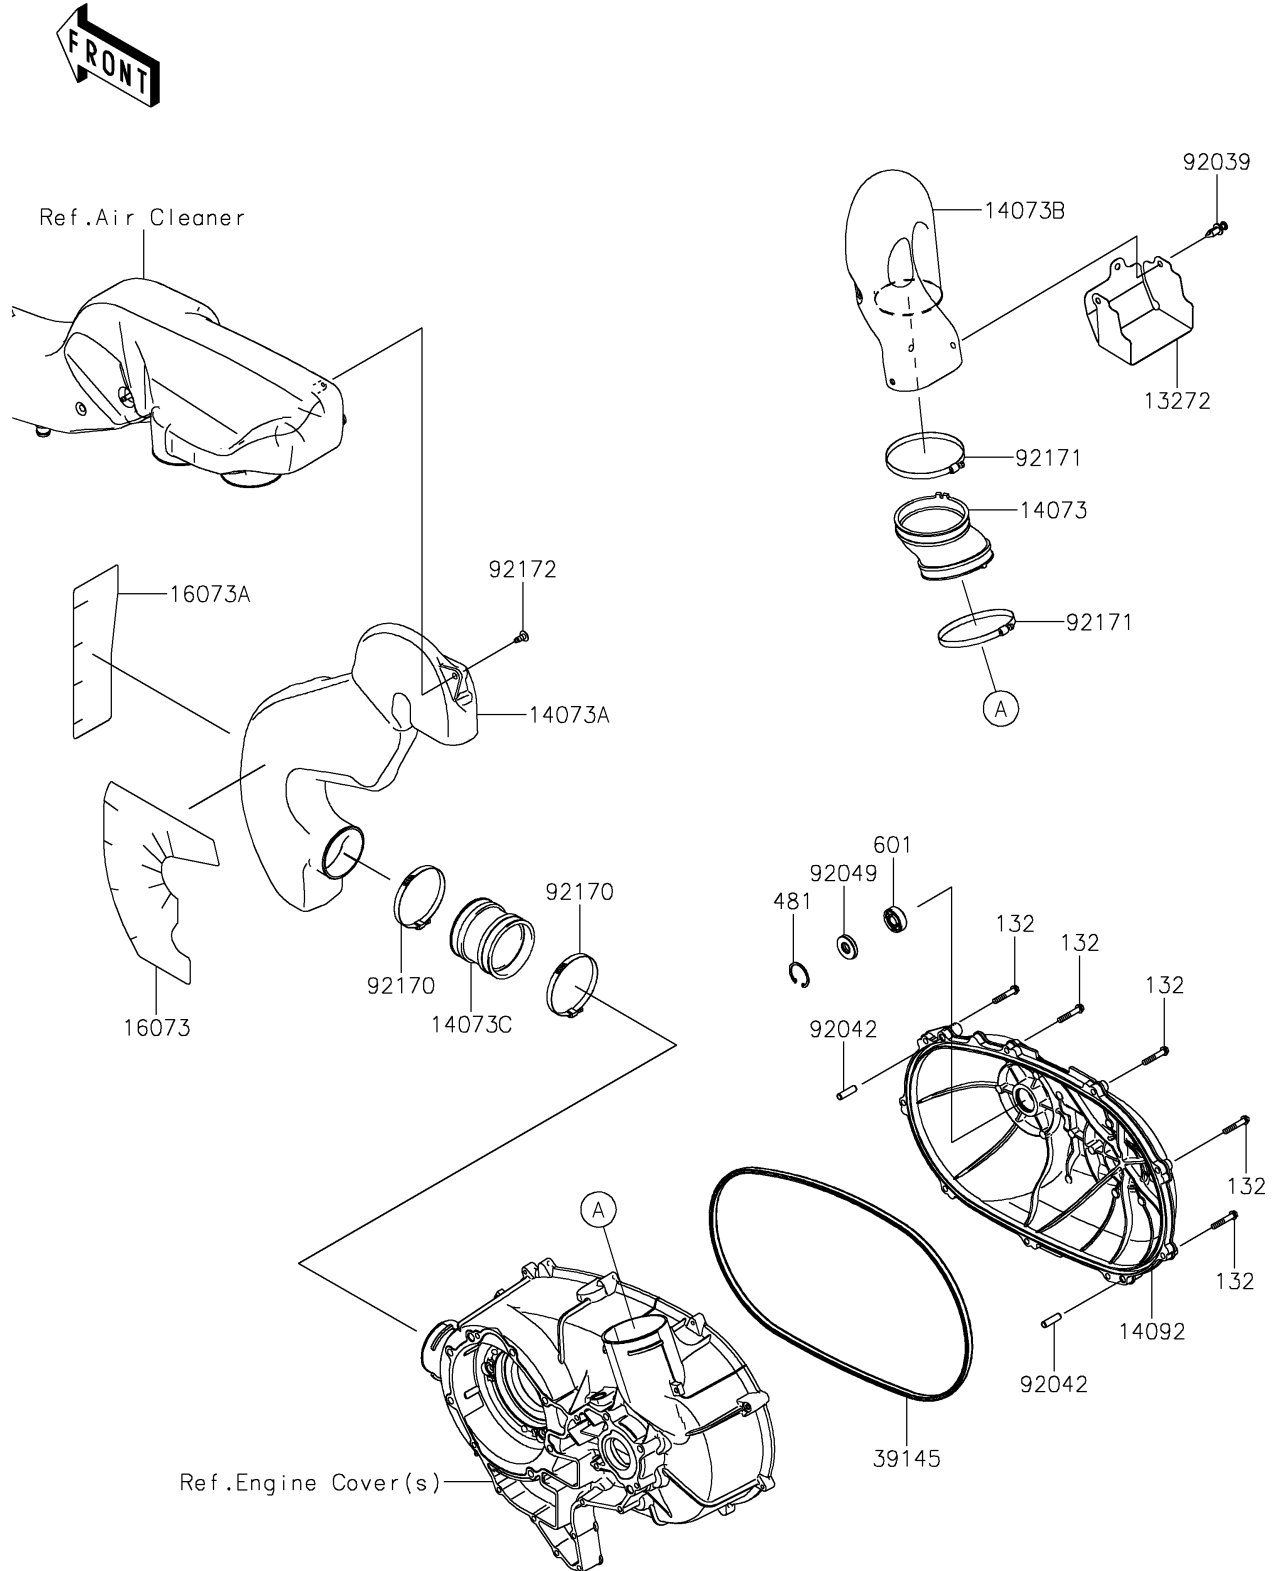

2019 TERYX® LE

PARTS DIAGRAM

Converter Cover

E1393

2019 TERYX® LE

PARTS LIST

Converter Cover

Kawasaki

Let the Good Times Roll®

ITEM NAME

PART NUMBER

QUANTITY
