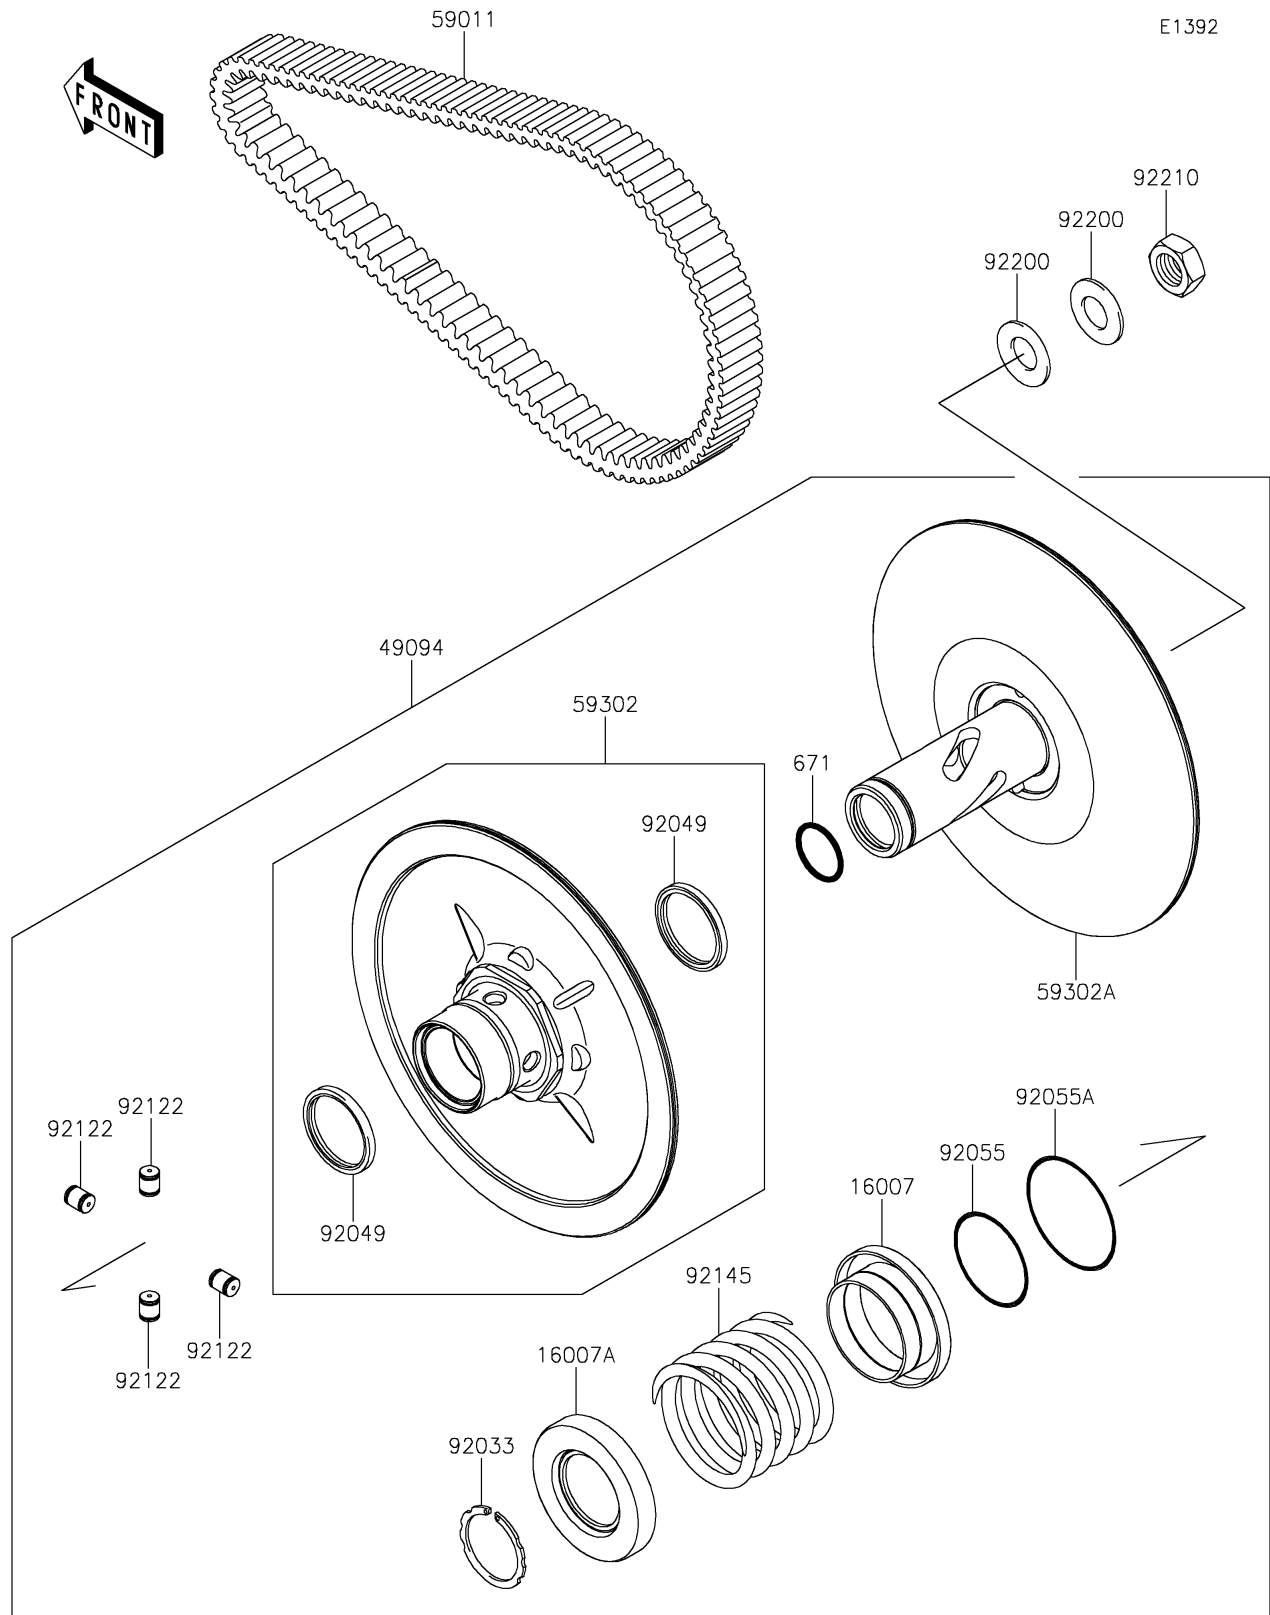

2019 TERYX4™ LE CAMO

PARTS DIAGRAM

Driven Converter/Drive Belt

2019 TERYX4™ LE CAMO

PARTS LIST

Driven Converter/Drive Belt

ITEM NAME	PART NUMBER	QUANTITY
-----------	-------------	----------
