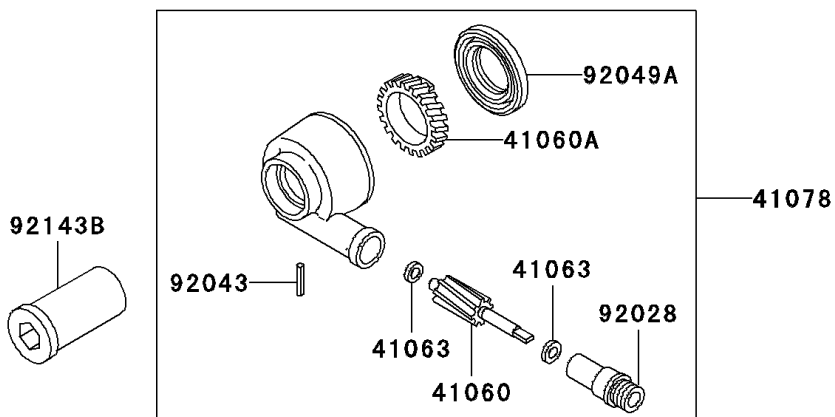

1997 Ninja[®] ZX[™]-7R

PARTS DIAGRAM

Front Wheel

F2230

1997 Ninja® ZX™-7R

PARTS LIST

Front Wheel

ITEM NAME

PART NUMBER

QUANTITY
