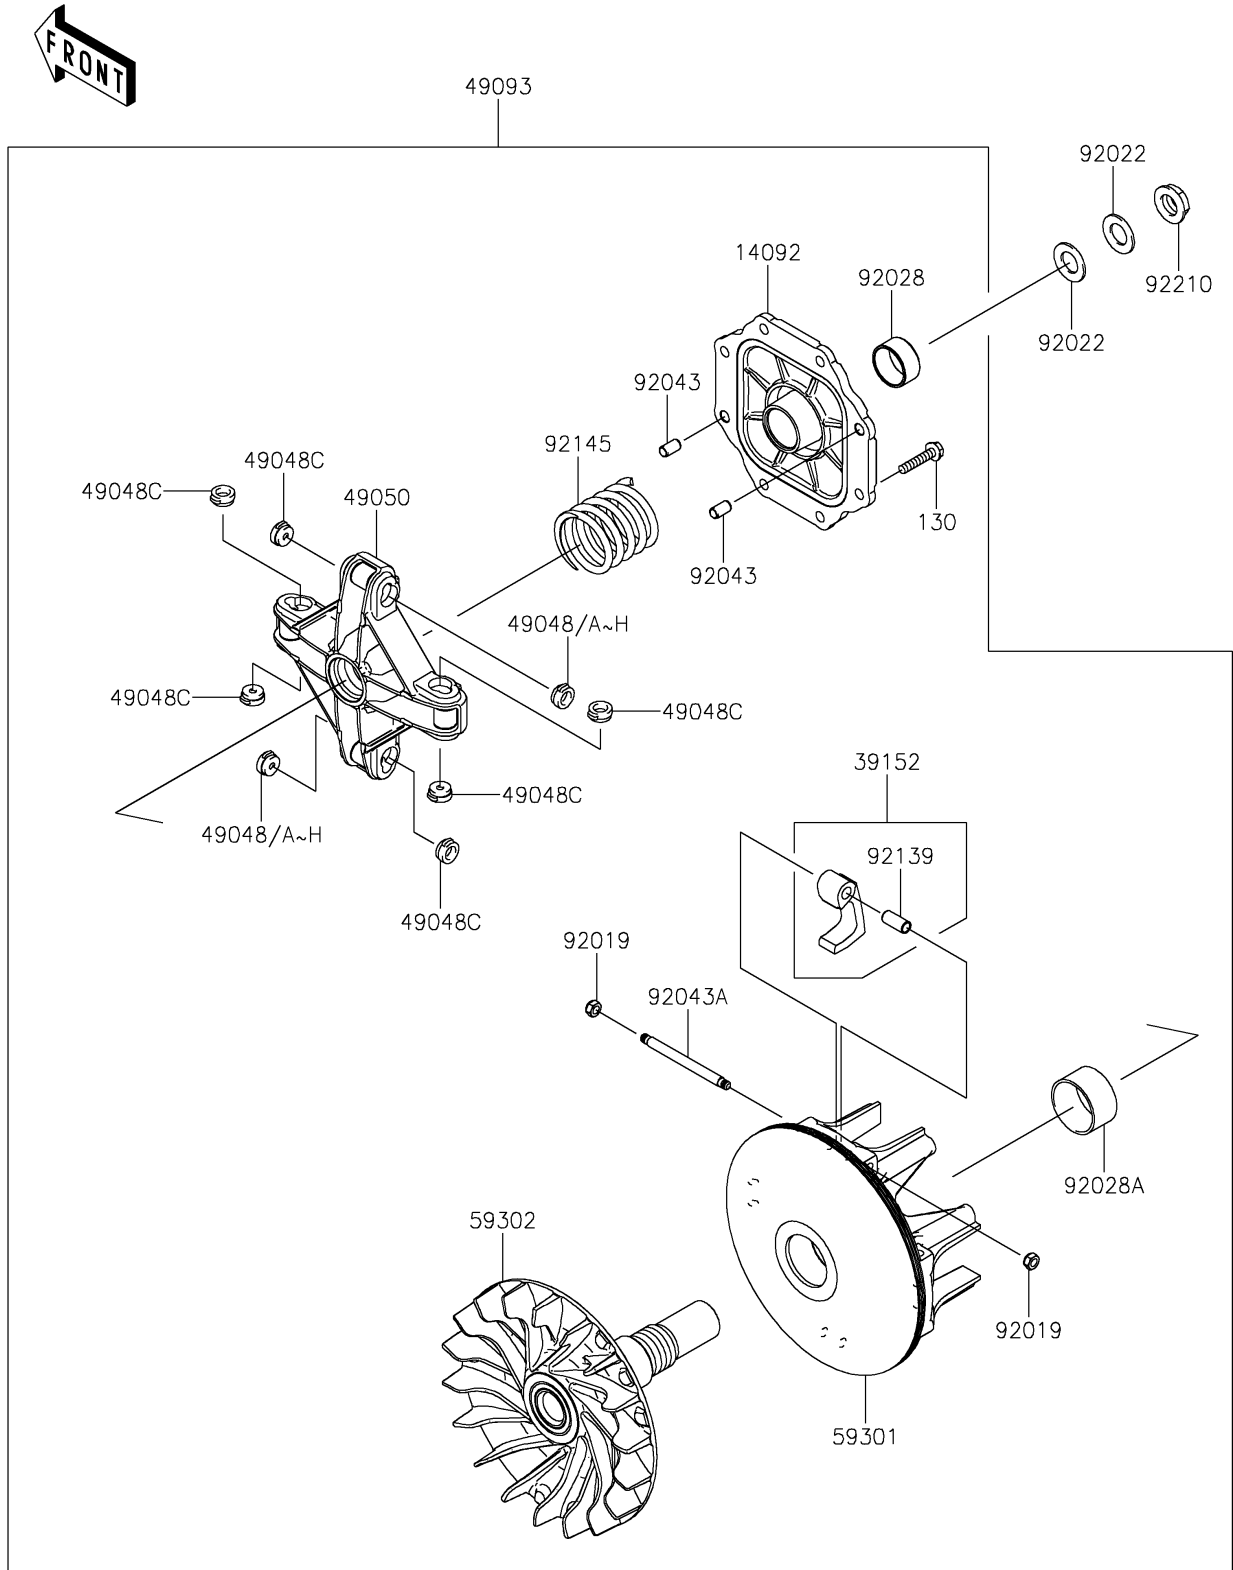

2019 TERYX[®] LE

PARTS DIAGRAM

Drive Converter

E1391

2019 TERYX® LE

PARTS LIST

Drive Converter

Kawasaki

Let the Good Times Roll®

ITEM NAME

PART NUMBER

QUANTITY
