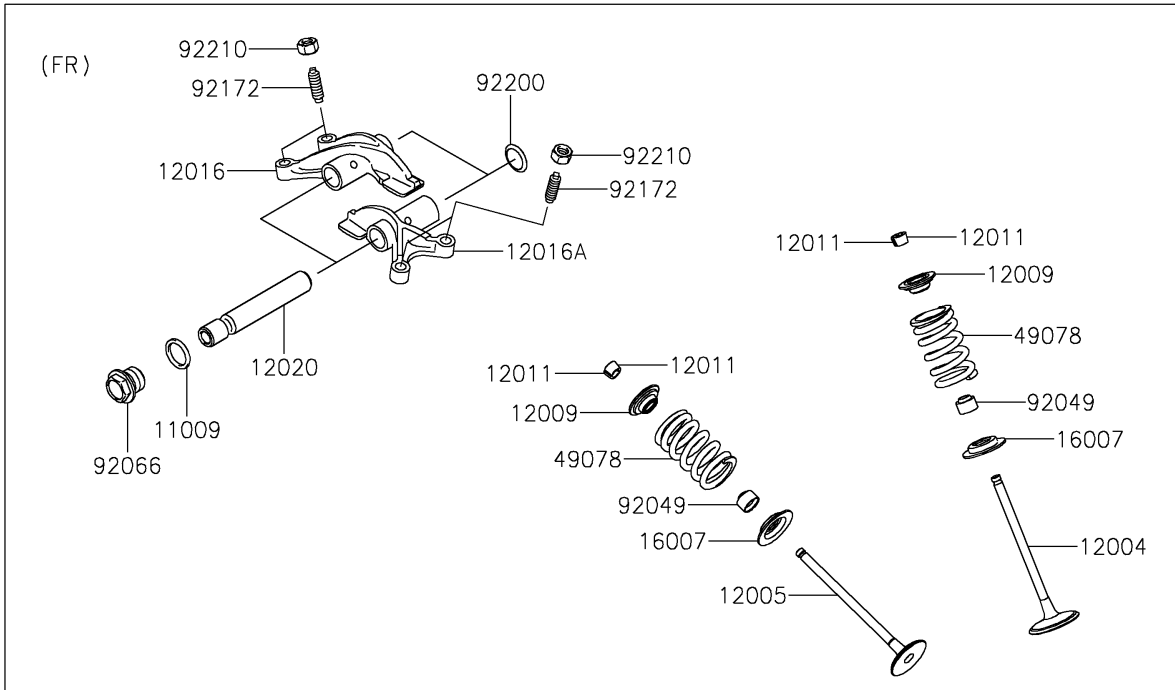

2019 TERYX® LE

PARTS DIAGRAM

Valve(s)

E1210

2019 TERYX[®] LE

PARTS LIST

Valve(s)

Kawasaki

Let the Good Times Roll[®]

ITEM NAME

PART NUMBER

QUANTITY
