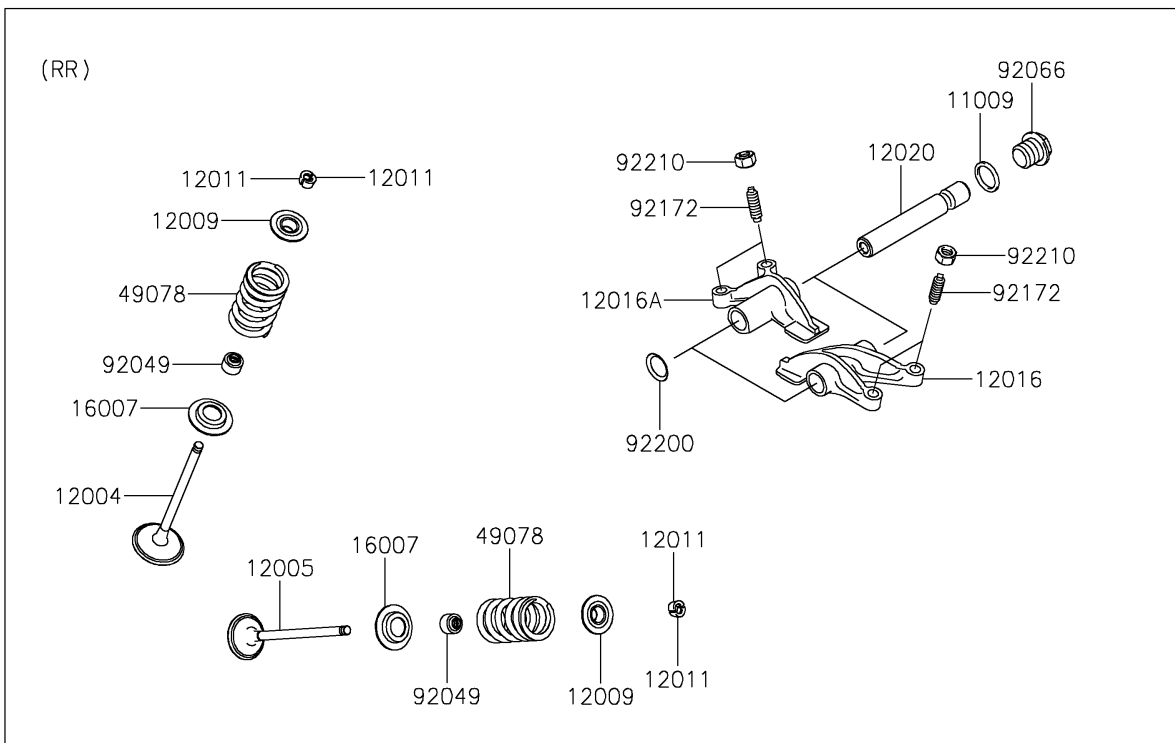

2019 TERYX® LE

PARTS DIAGRAM

Valve(s)

E1210

2019 TERYX[®] LE

PARTS LIST

Valve(s)

Kawasaki

Let the Good Times Roll[®]

ITEM NAME

PART NUMBER

QUANTITY
