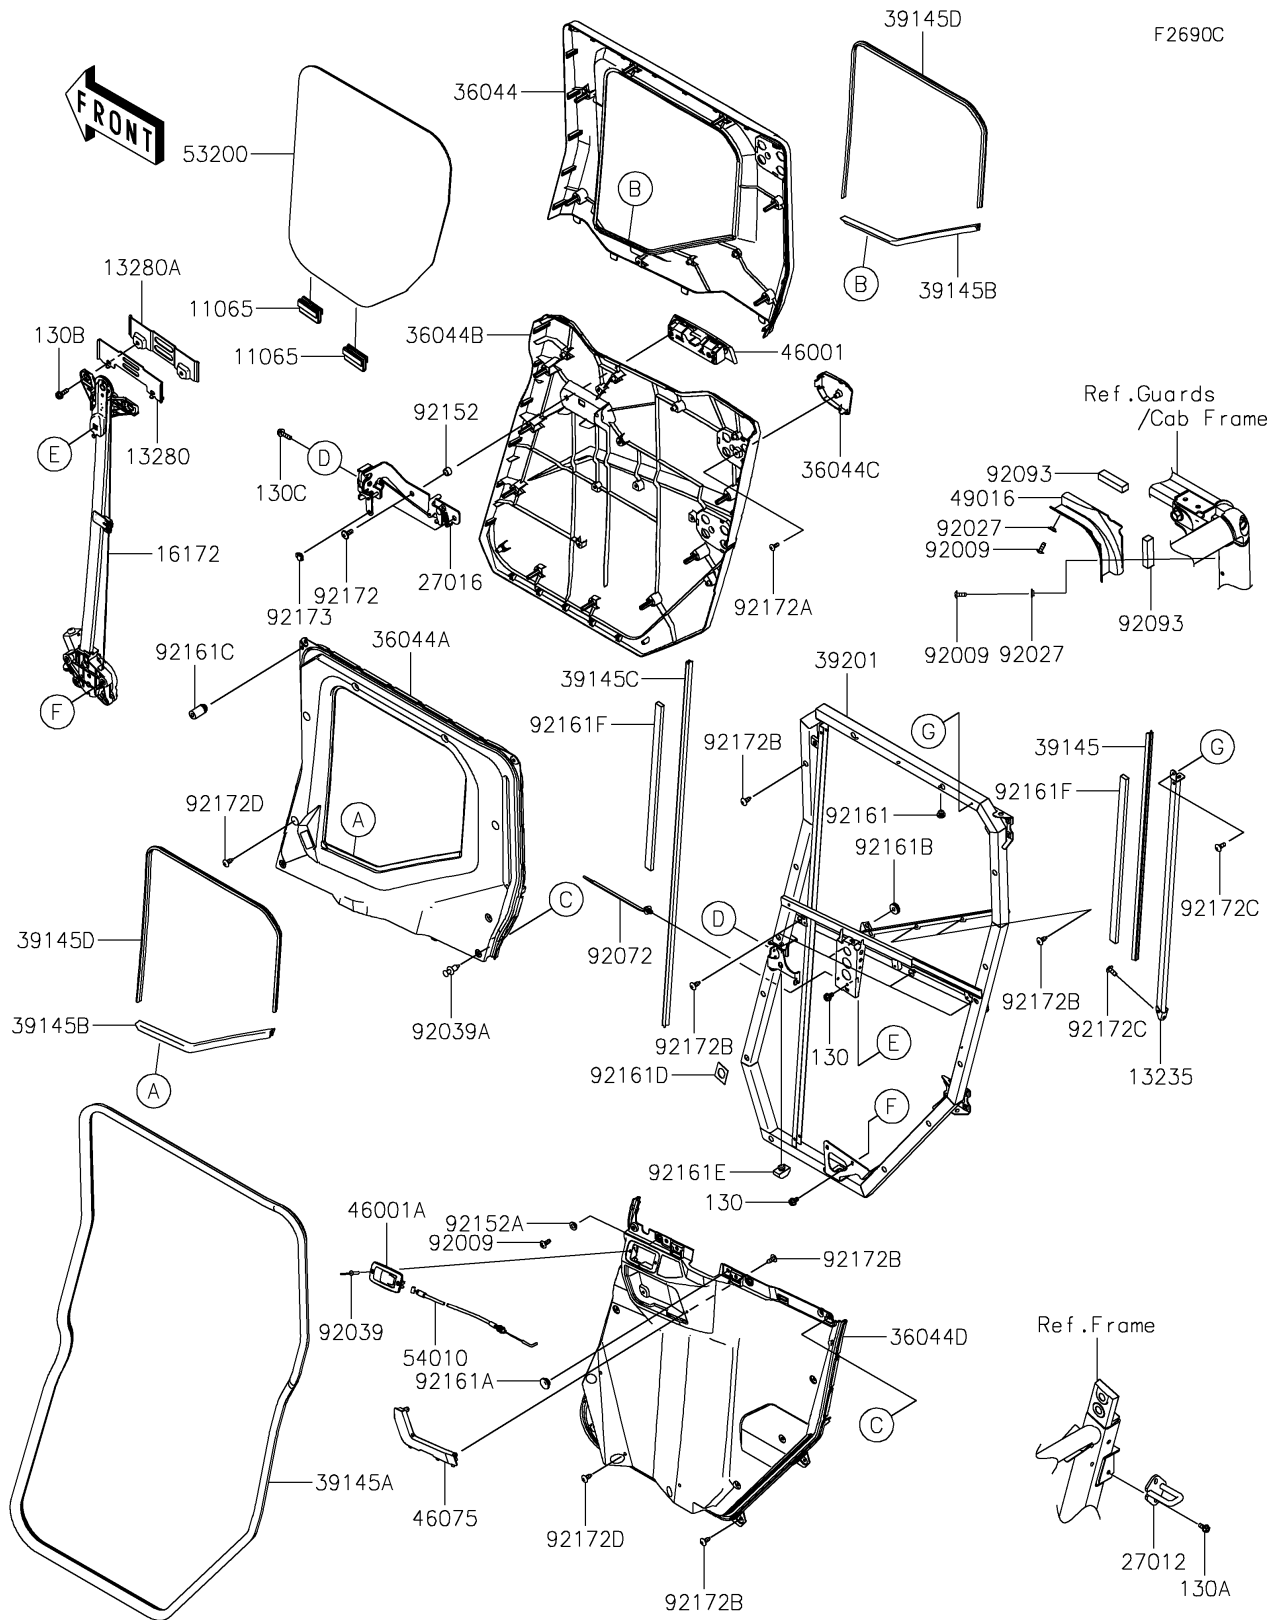

2025 RIDGE XR CREW Limited HVAC

PARTS DIAGRAM

Door(RR/RH)

2025 RIDGE XR CREW Limited HVAC

PARTS LIST

Door(RR/RH)

ITEM NAME	PART NUMBER	QUANTITY
-----------	-------------	----------
