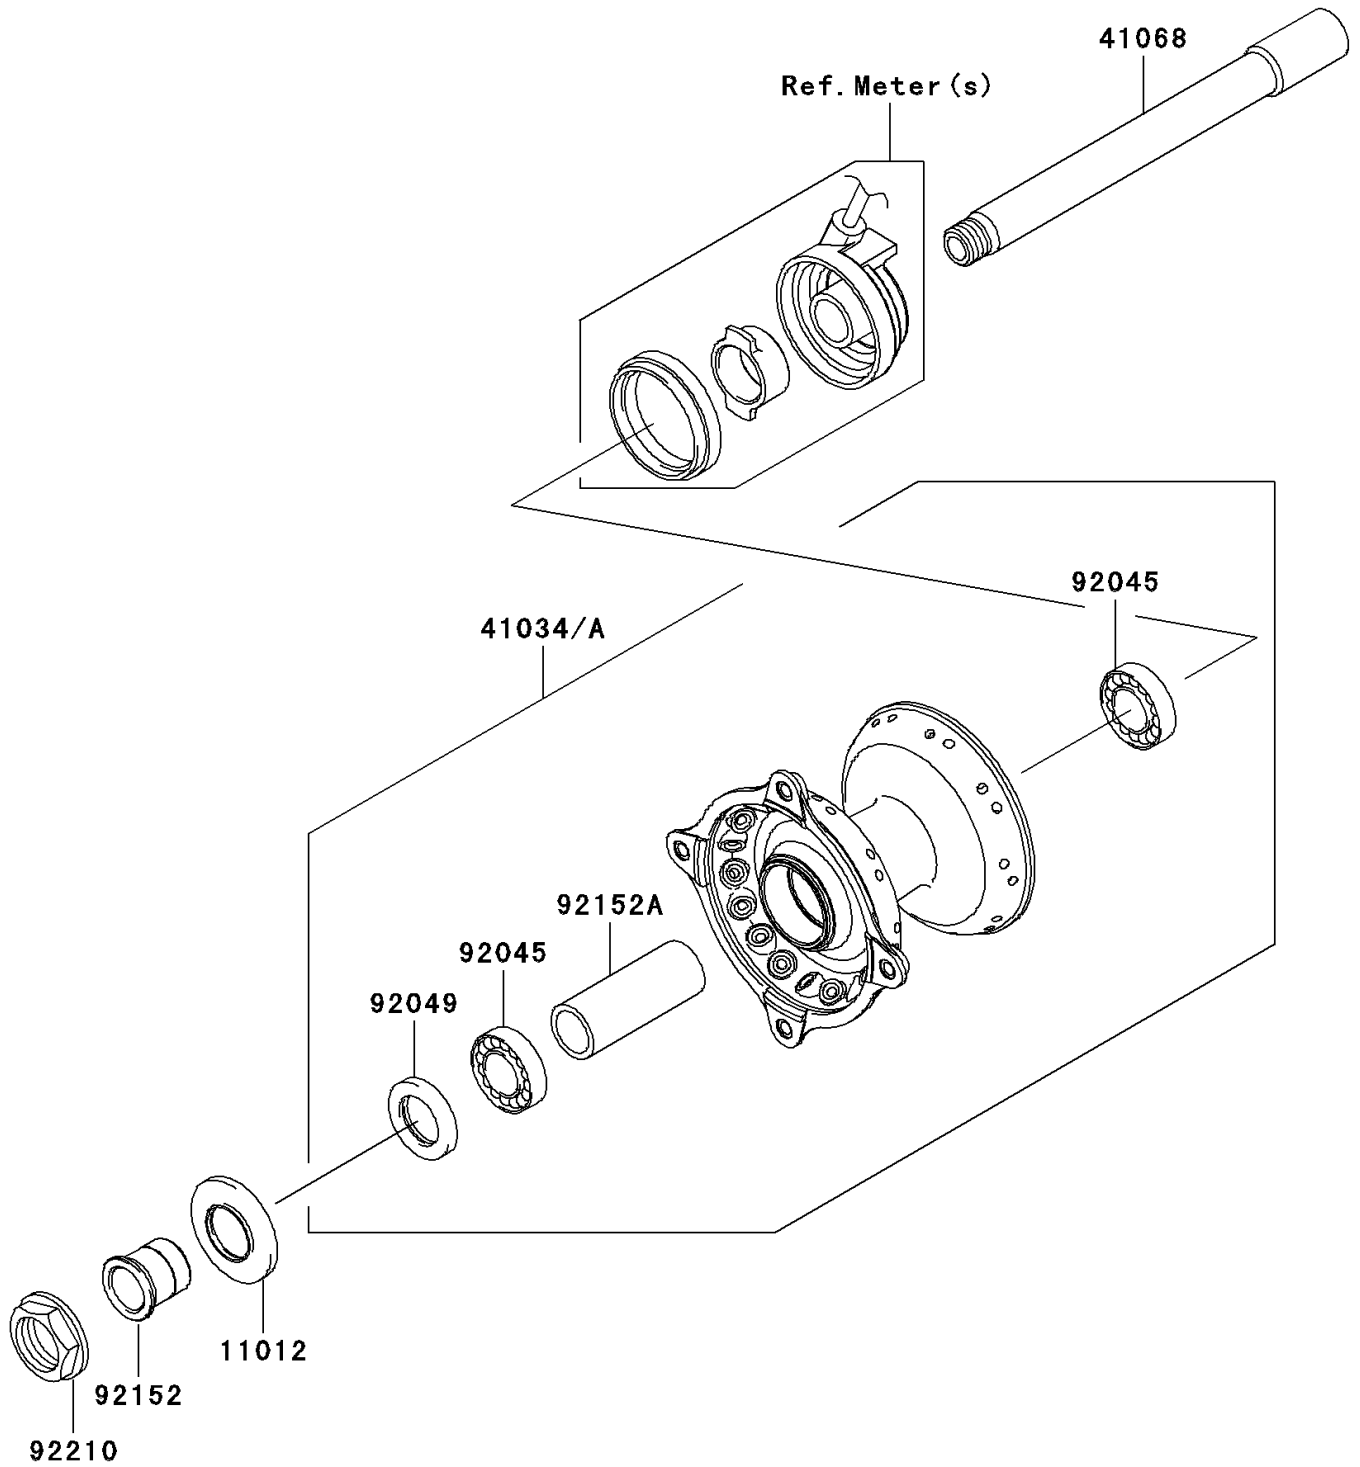

2008 KLX[®] 450R

PARTS DIAGRAM

Front Hub

F2230

2008 KLX[®] 450R

PARTS LIST

Front Hub

Kawasaki

Let the Good Times Roll[®]

ITEM NAME

PART NUMBER

QUANTITY
