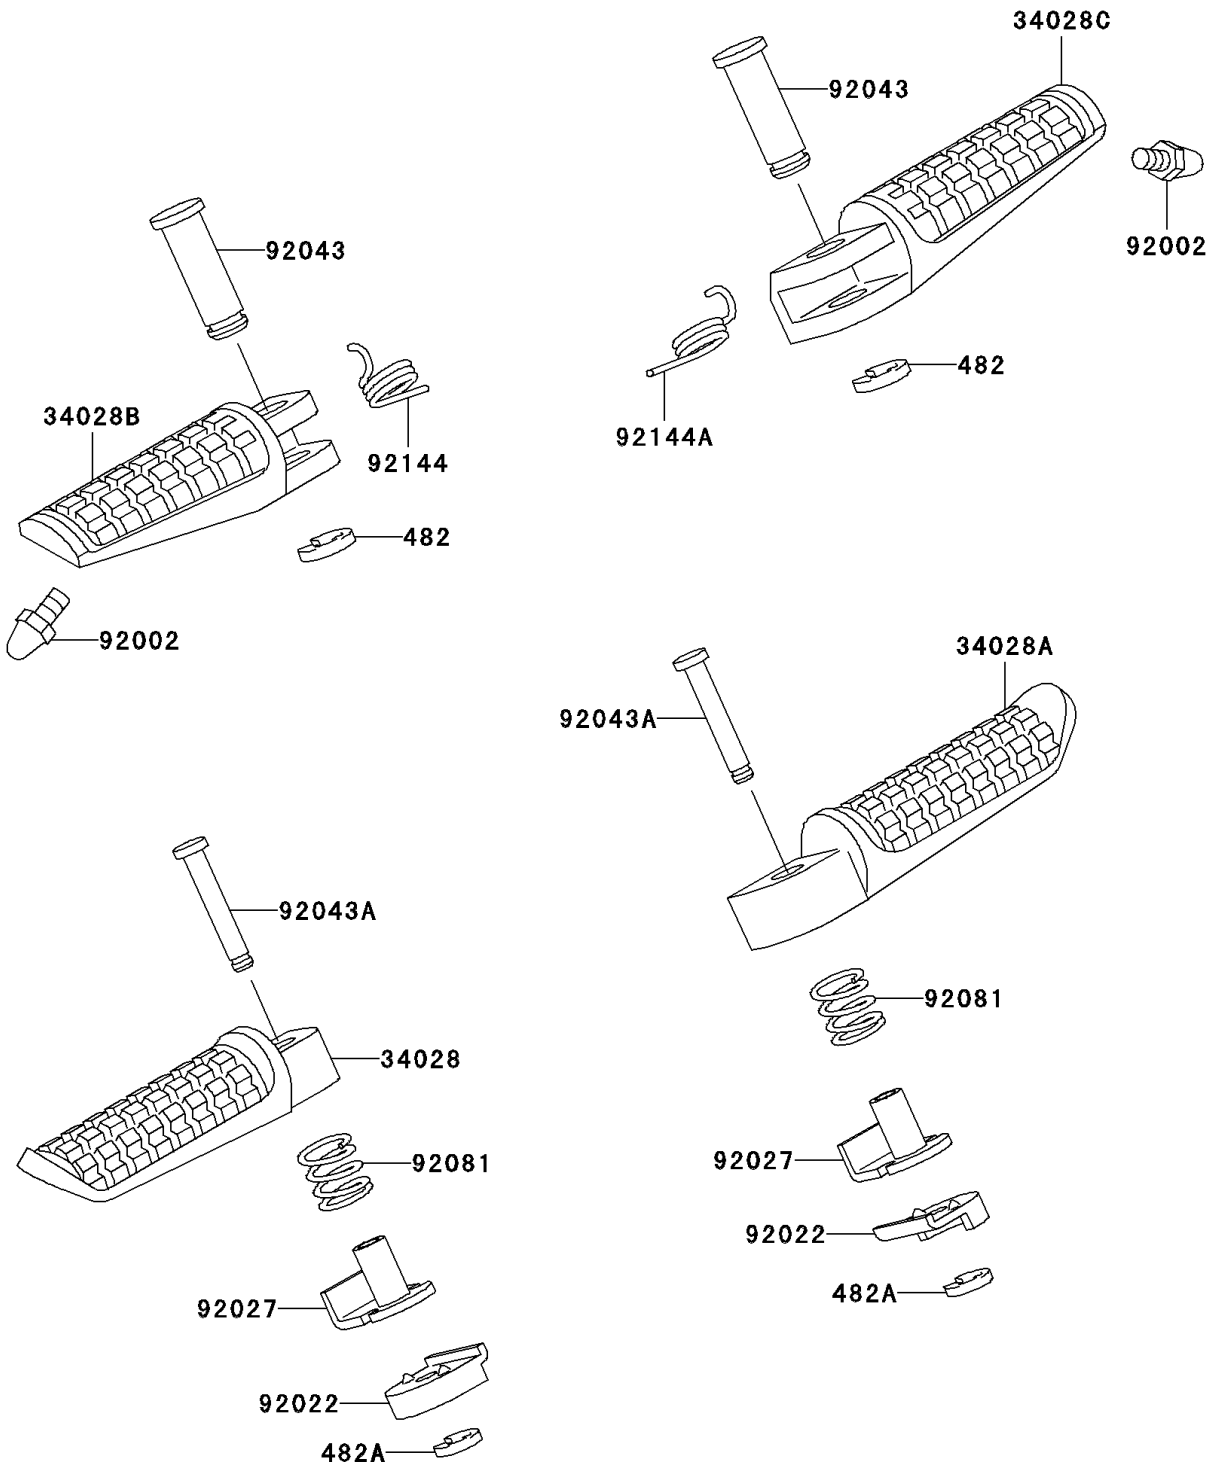

1997 Ninja[®] ZX[™]-7R

PARTS DIAGRAM

Footrests

F2160

1997 Ninja® ZX™-7R

PARTS LIST

Footrests

ITEM NAME

PART NUMBER

QUANTITY
