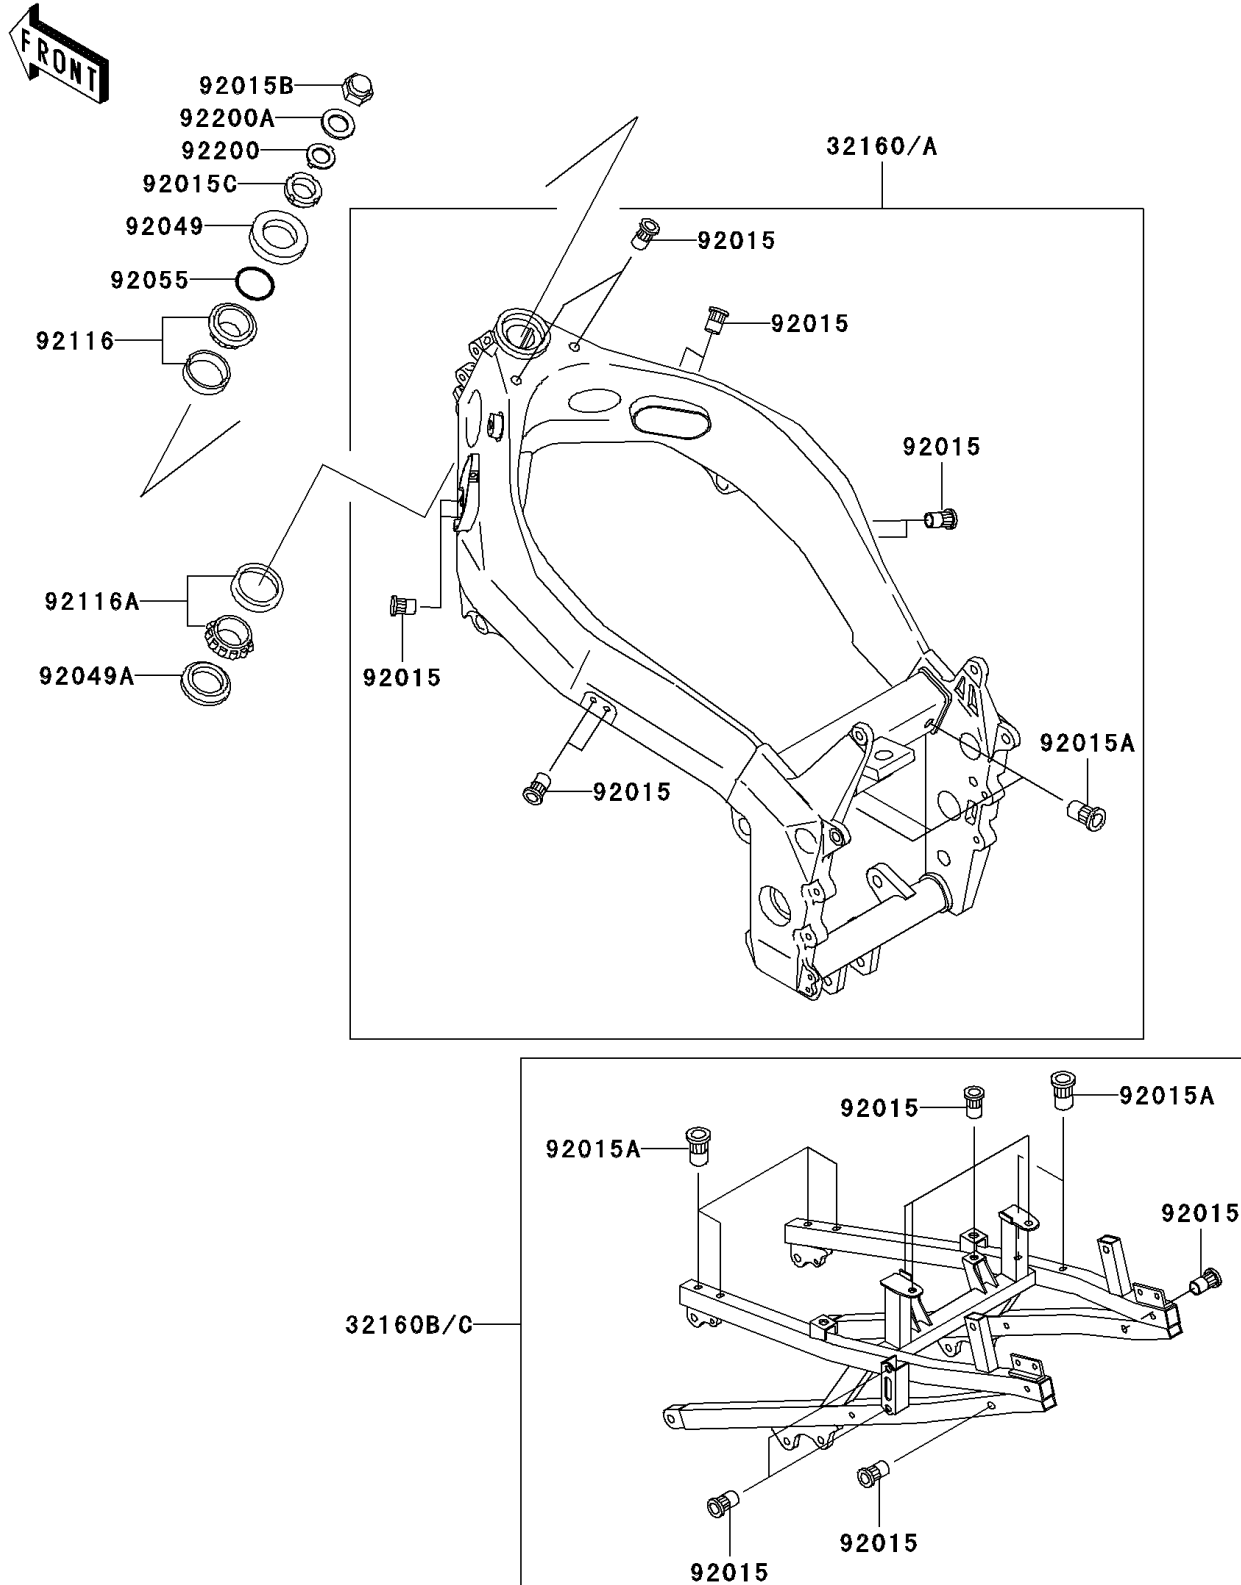

1998 Ninja[®] ZX[™]-7R

PARTS DIAGRAM

Frame

F2120

1998 Ninja® ZX™-7R

PARTS LIST

Frame

ITEM NAME	PART NUMBER	QUANTITY
FRAME-COMP,AL,FR,SILVER (Ref # 32160A)	32160-1423-KF	1
FRAME-COMP,AL,RR,SILVER (Ref # 32160C)	32160-1424-KF	1
NUT,POP,6MM,L=15 (Ref # 92015)	92015-1791	18
NUT,POP,6MM,L=16.5 (Ref # 92015A)	92015-1792	9
NUT,CAP,25MM (Ref # 92015B)	92015-1847	1
NUT,STEERING STEM,35MM (Ref # 92015C)	92015-1848	1
SEAL-OIL,HX043N2-A (Ref # 92049)	92049-1436	1
SEAL-OIL,MX043N1-A (Ref # 92049A)	92049-1437	1
RING-O,34.5X2.0 (Ref # 92055)	92055-1452	1
BEARING-ROLLER,32907JR-2 (Ref # 92116)	92116-1072	1
BEARING-ROLLER,32907JR-3 (Ref # 92116A)	92116-1074	1
WASHER,CLAW,25.5X40X2.3 (Ref # 92200)	92200-1083	1
WASHER,25.5X42X2.3 (Ref # 92200A)	92200-1084	1