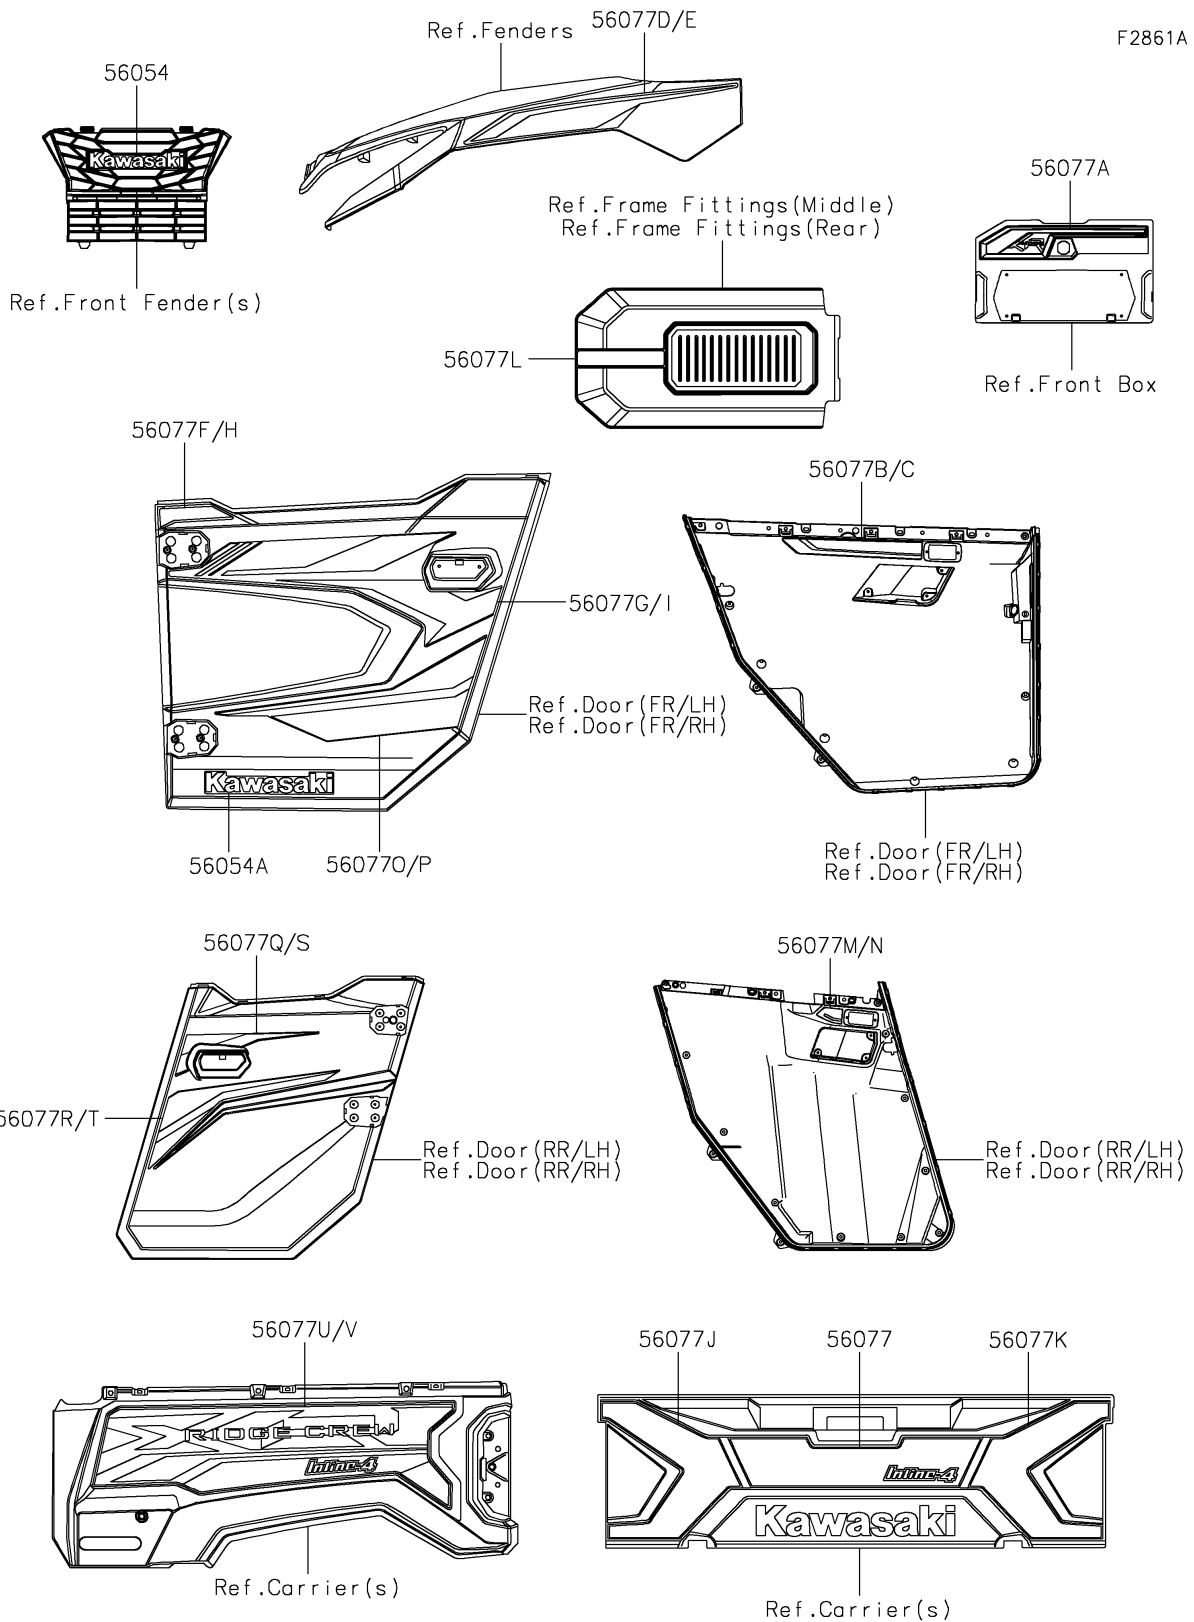

2025 RIDGE® XR CREW HVAC

PARTS DIAGRAM

Decals(Graystone)