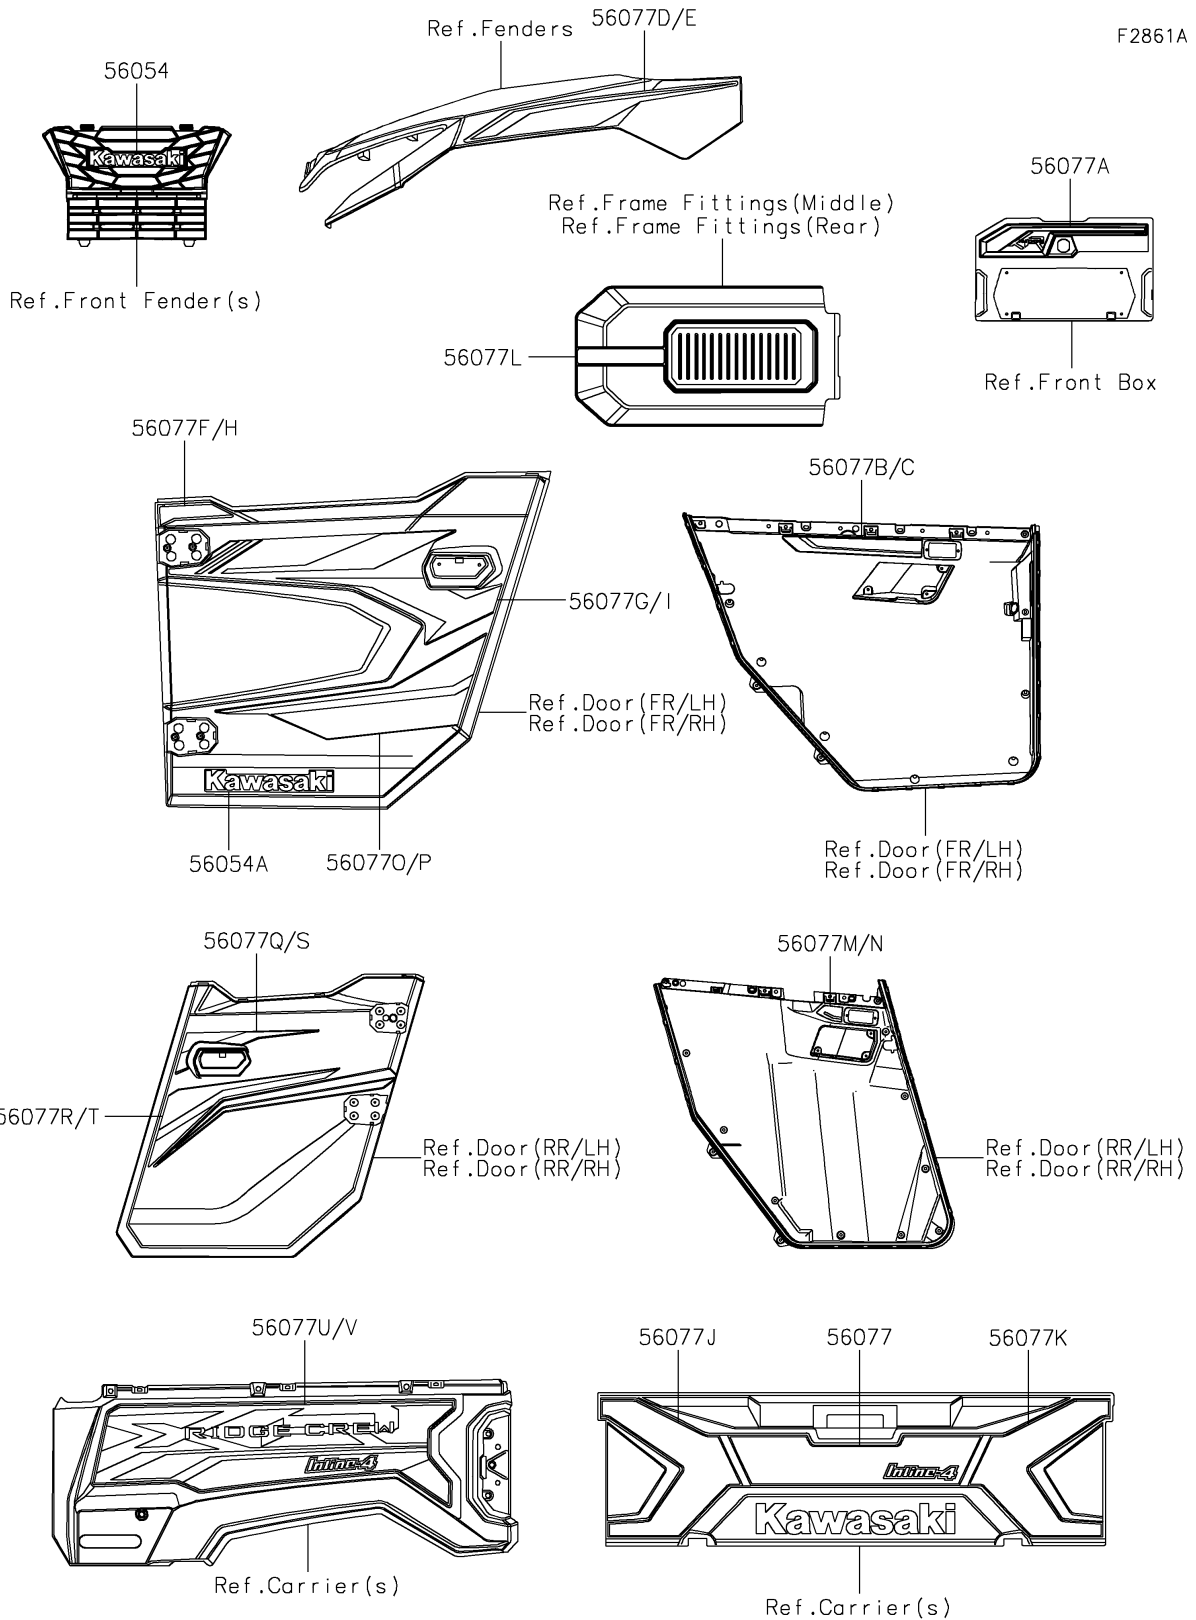

2025 RIDGE XR CREW

PARTS DIAGRAM

Decals(Graystone)

2025 RIDGE XR CREW

PARTS LIST

Decals(Graystone)

ITEM NAME

PART NUMBER

QUANTITY
