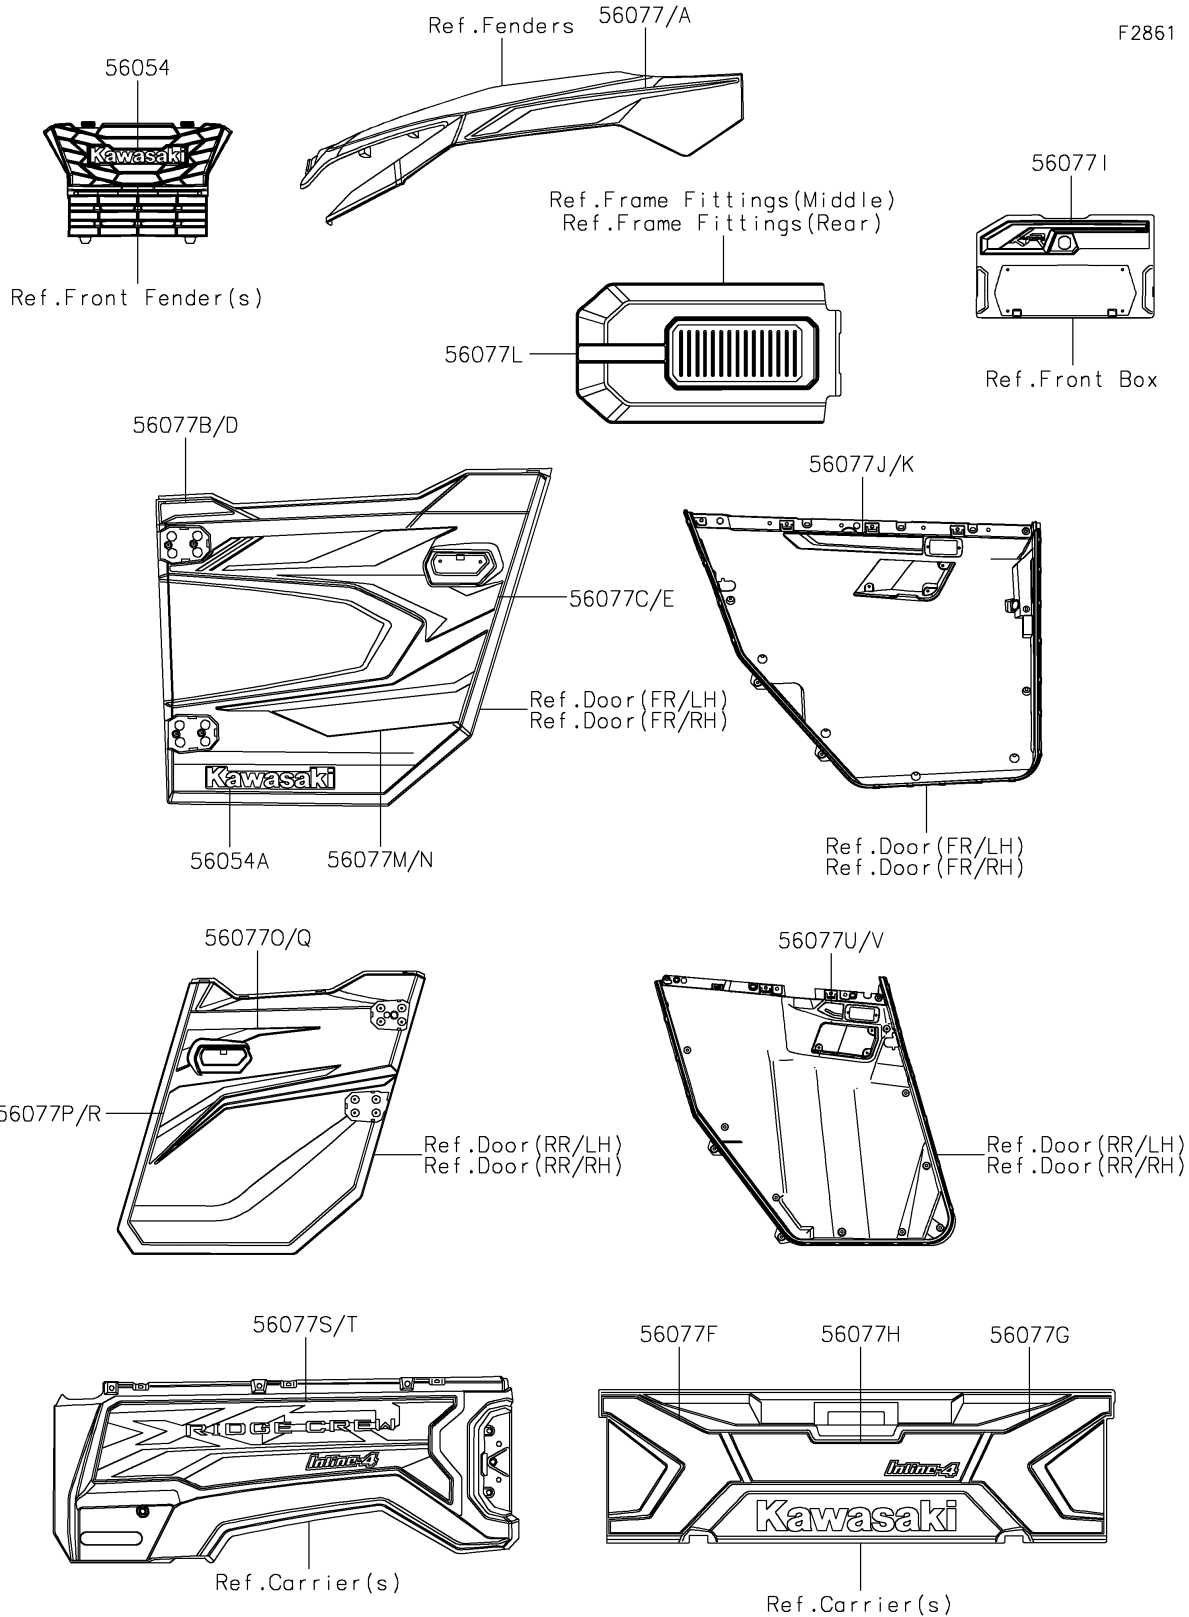

2025 RIDGE® XR CREW HVAC

PARTS DIAGRAM

Decals(Gray)

2025 RIDGE® XR CREW HVAC

PARTS LIST

Decals(Gray)

ITEM NAME

PART NUMBER

QUANTITY
