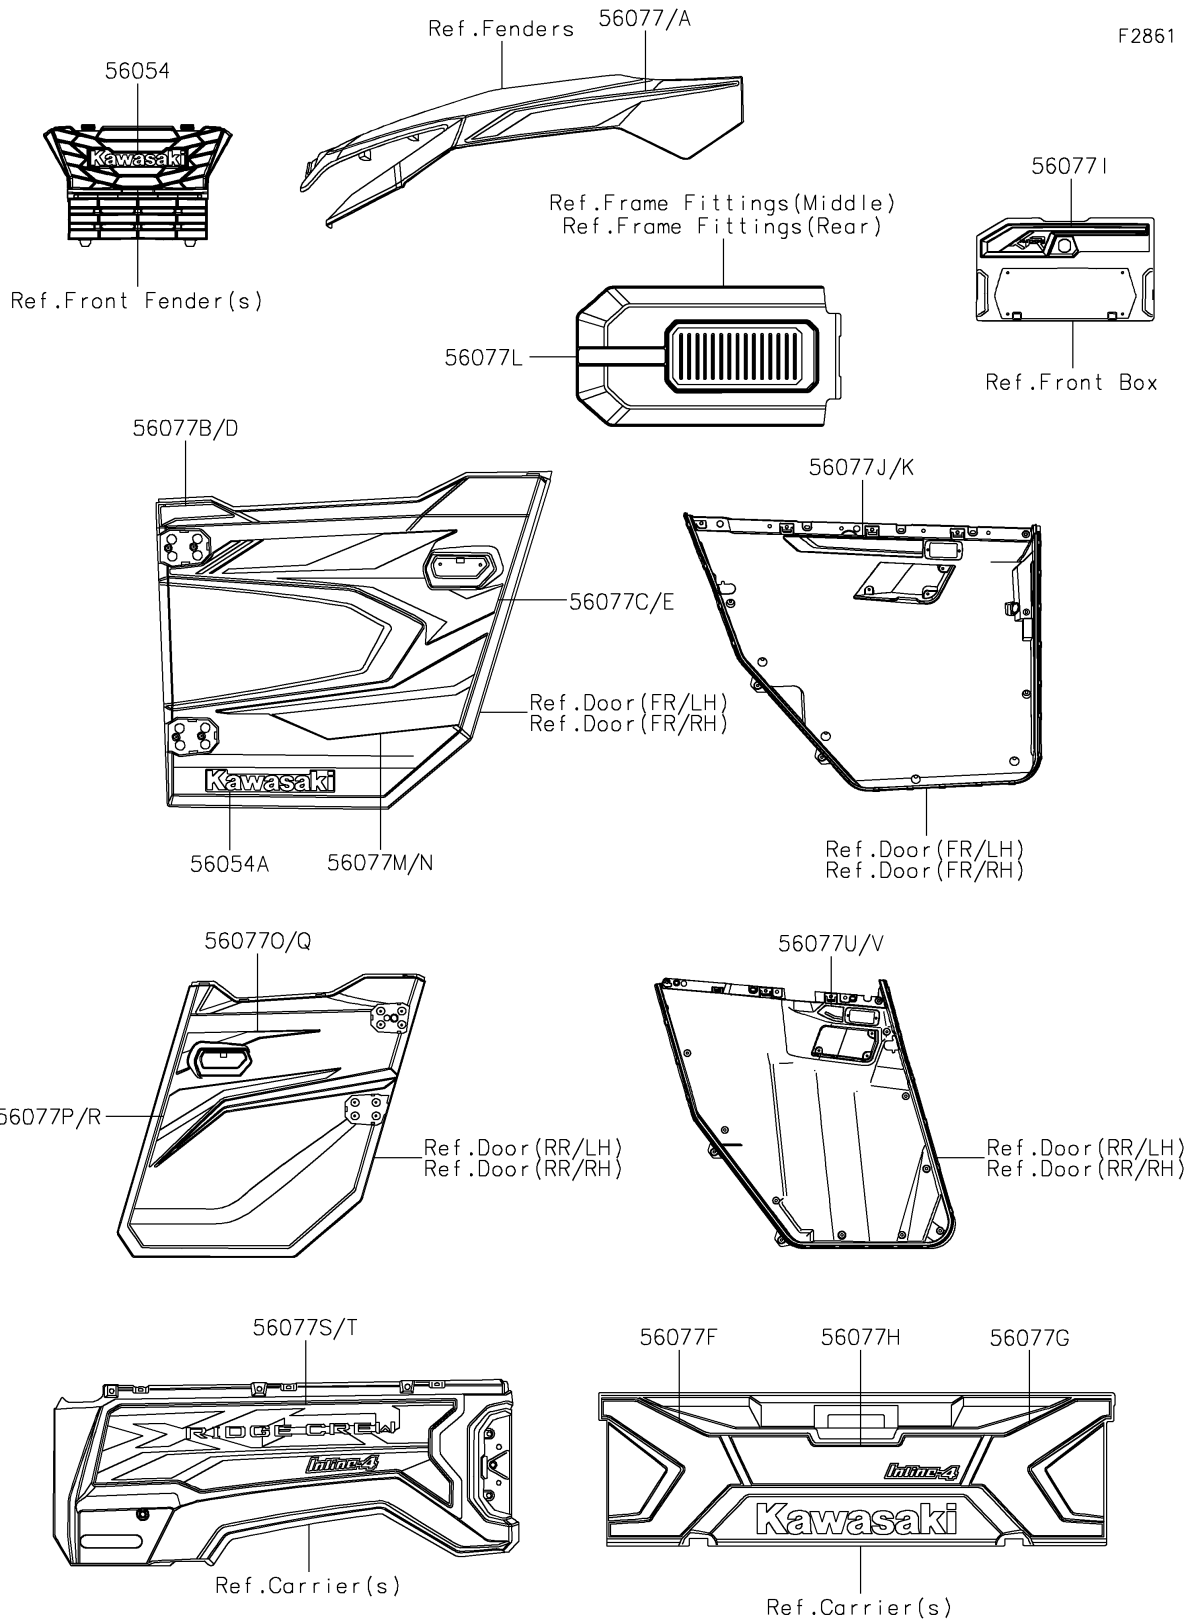

2025 RIDGE XR CREW

PARTS DIAGRAM

Decals(Gray)

2025 RIDGE XR CREW

PARTS LIST

Decals(Gray)

ITEM NAME	PART NUMBER	QUANTITY
-----------	-------------	----------
