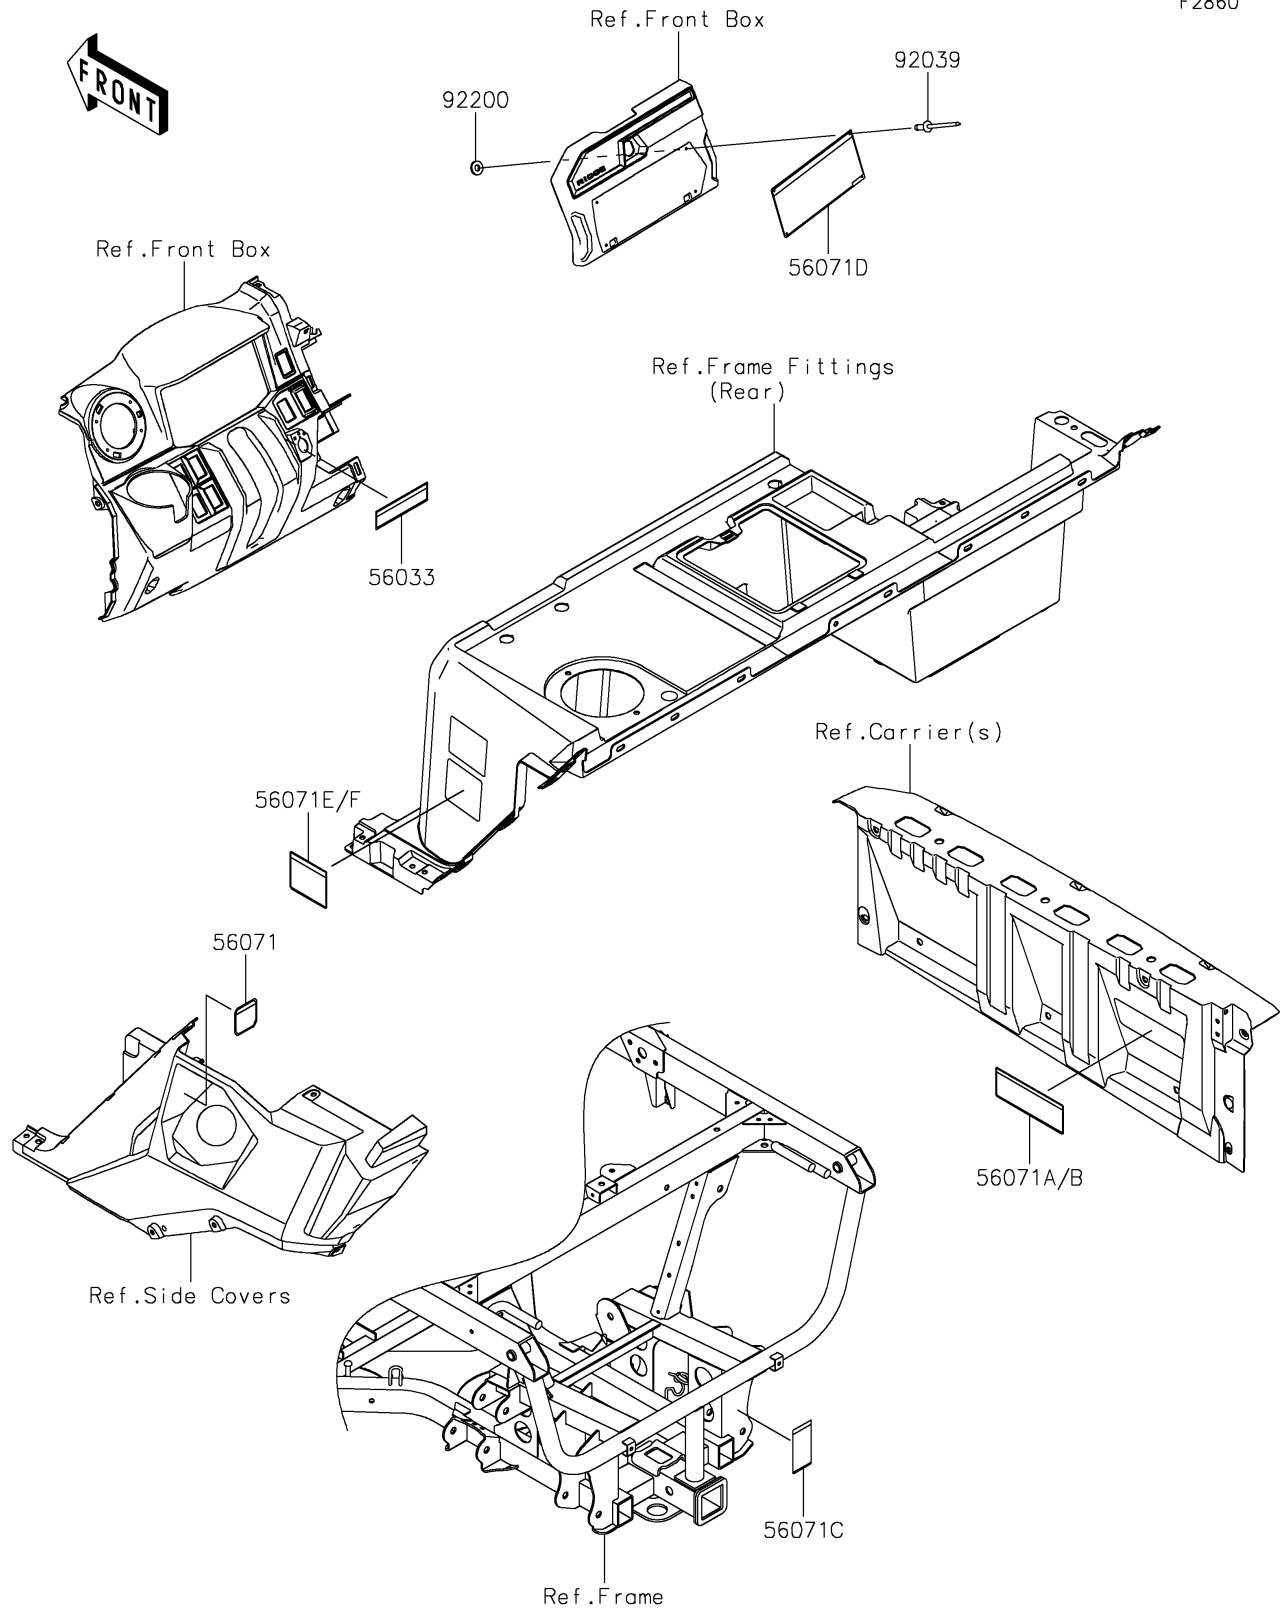

2025 RIDGE® XR CREW HVAC

PARTS DIAGRAM

Labels

F2860

2025 RIDGE® XR CREW HVAC

PARTS LIST

Labels

ITEM NAME

PART NUMBER

QUANTITY
