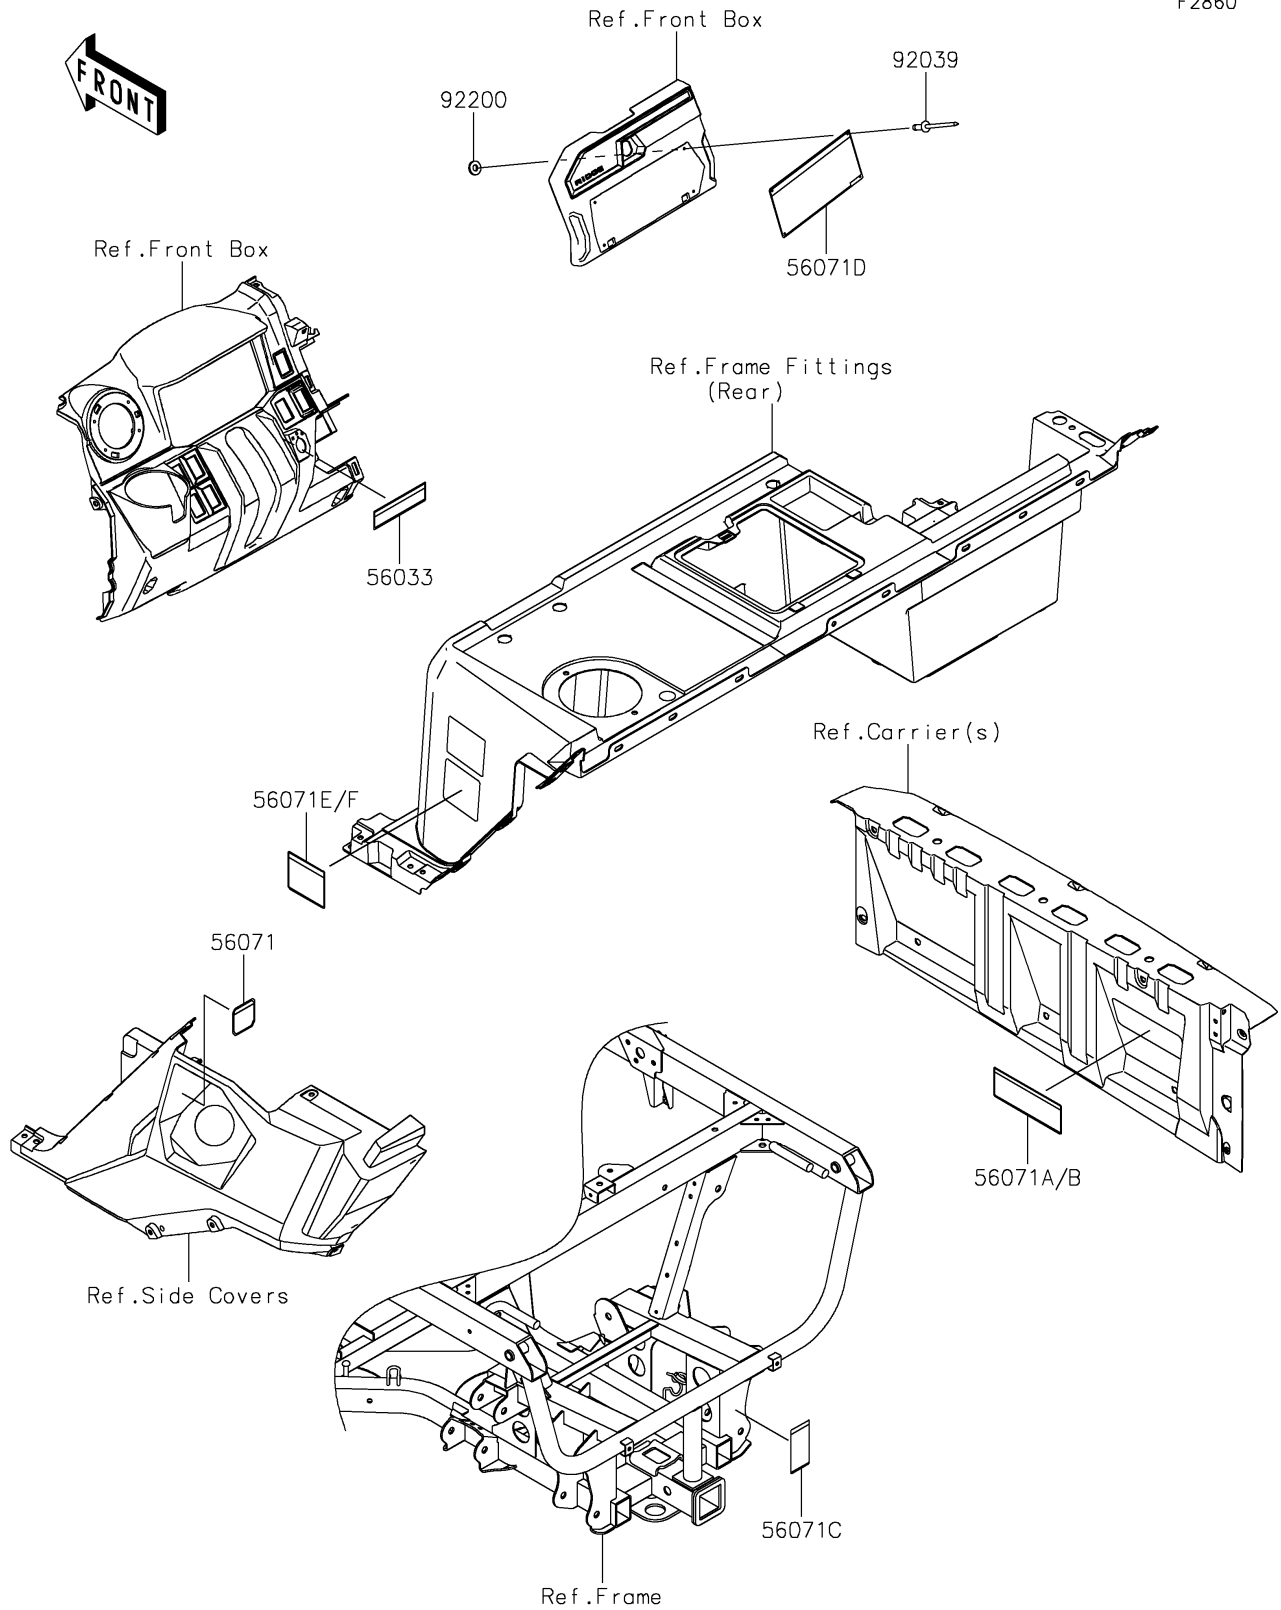

2025 RIDGE XR CREW

PARTS DIAGRAM

Labels

F2860

2025 RIDGE XR CREW

PARTS LIST

Labels

ITEM NAME

PART NUMBER

QUANTITY
