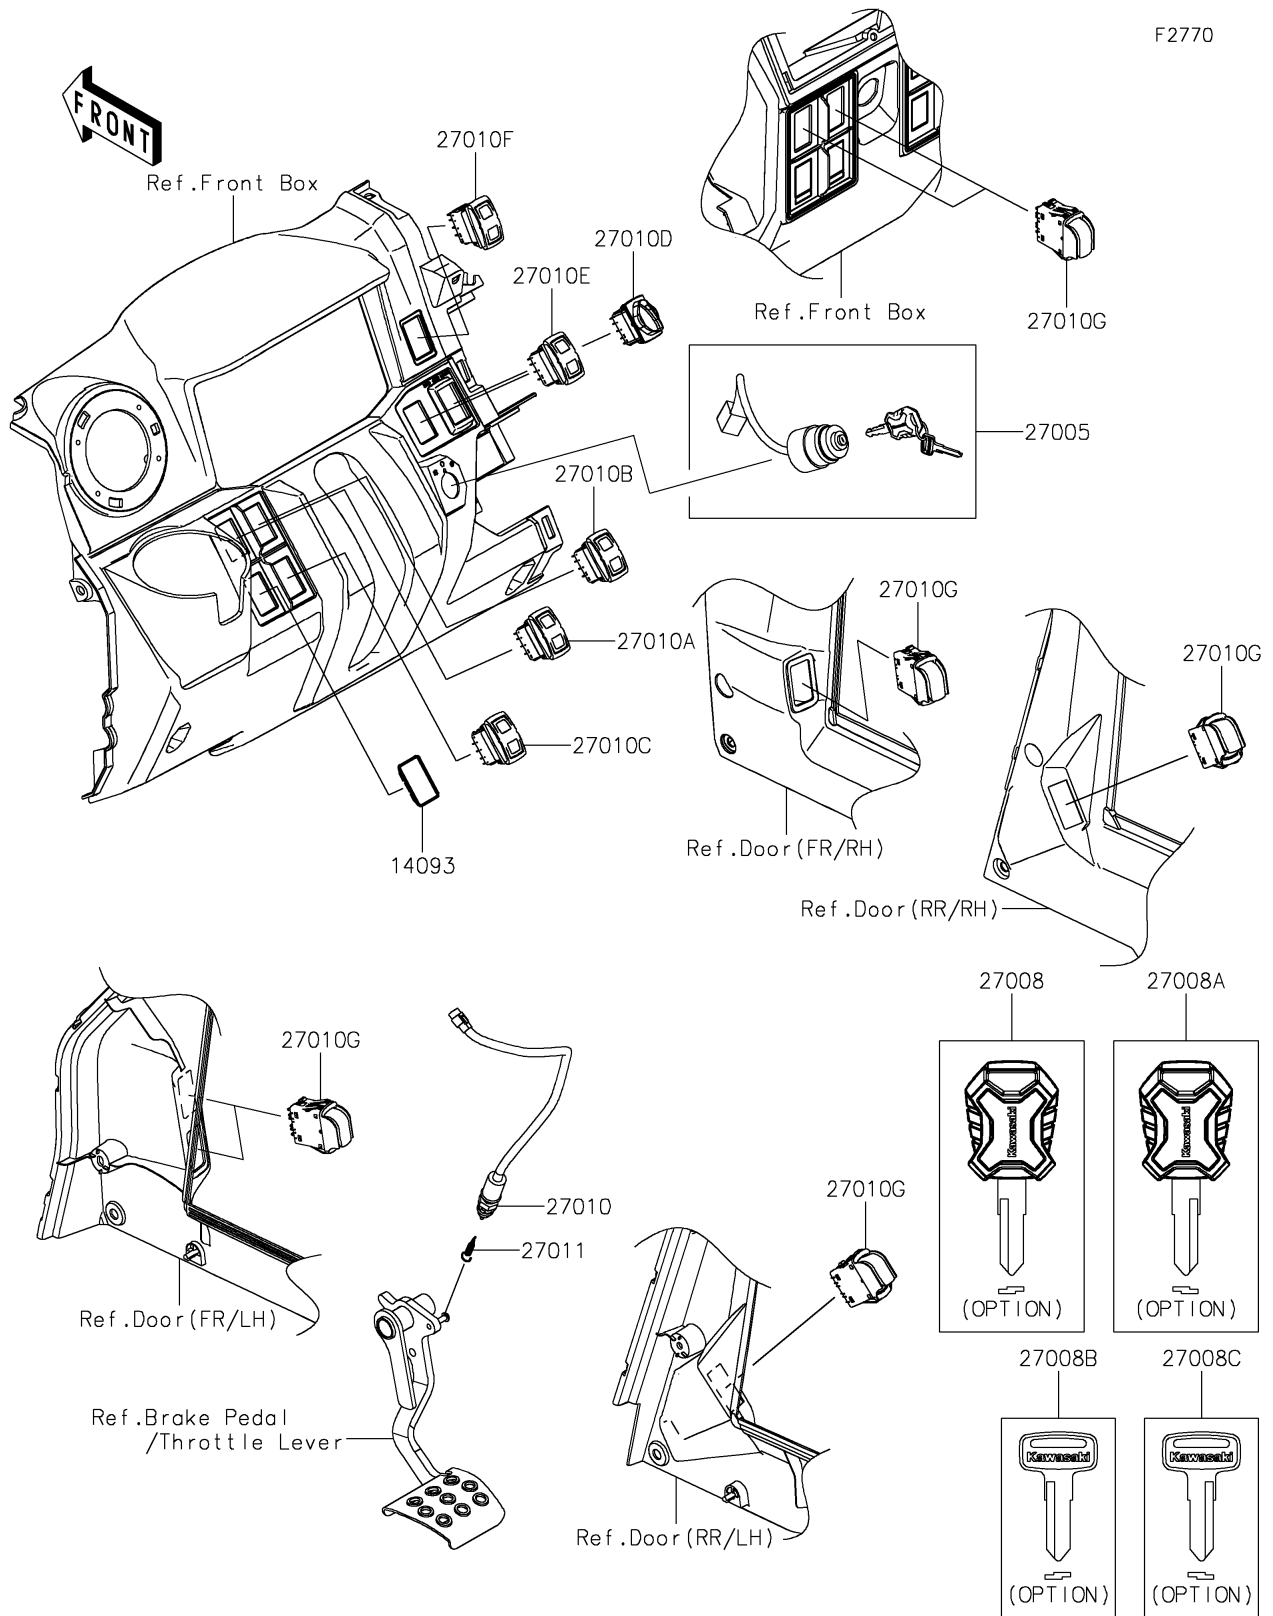

2025 RIDGE® XR CREW HVAC

PARTS DIAGRAM

Ignition Switch

2025 RIDGE® XR CREW HVAC

PARTS LIST

Ignition Switch

ITEM NAME

PART NUMBER

QUANTITY
