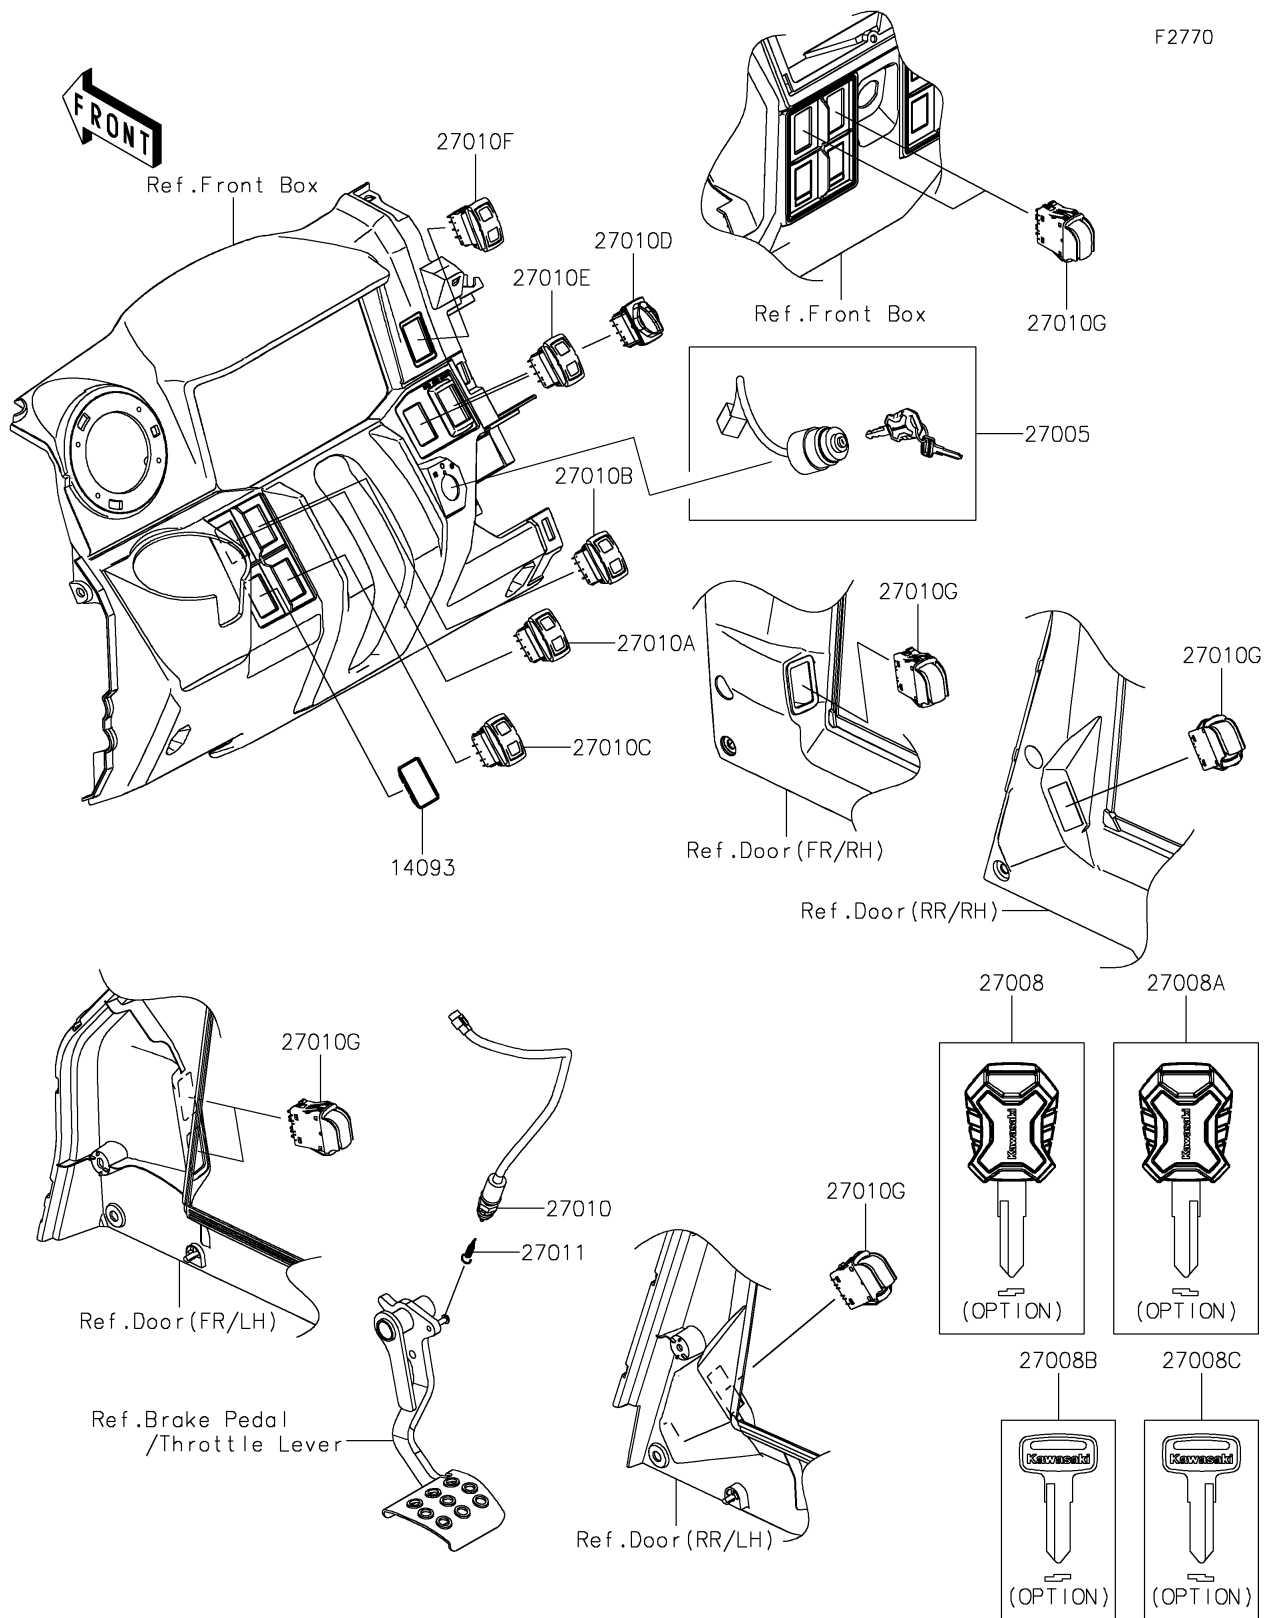

2025 RIDGE® XR CREW HVAC

PARTS DIAGRAM

Ignition Switch

2025 RIDGE® XR CREW HVAC

PARTS LIST Ignition Switch

ITEM NAME	PART NUMBER	QUANTITY
-----------	-------------	----------
